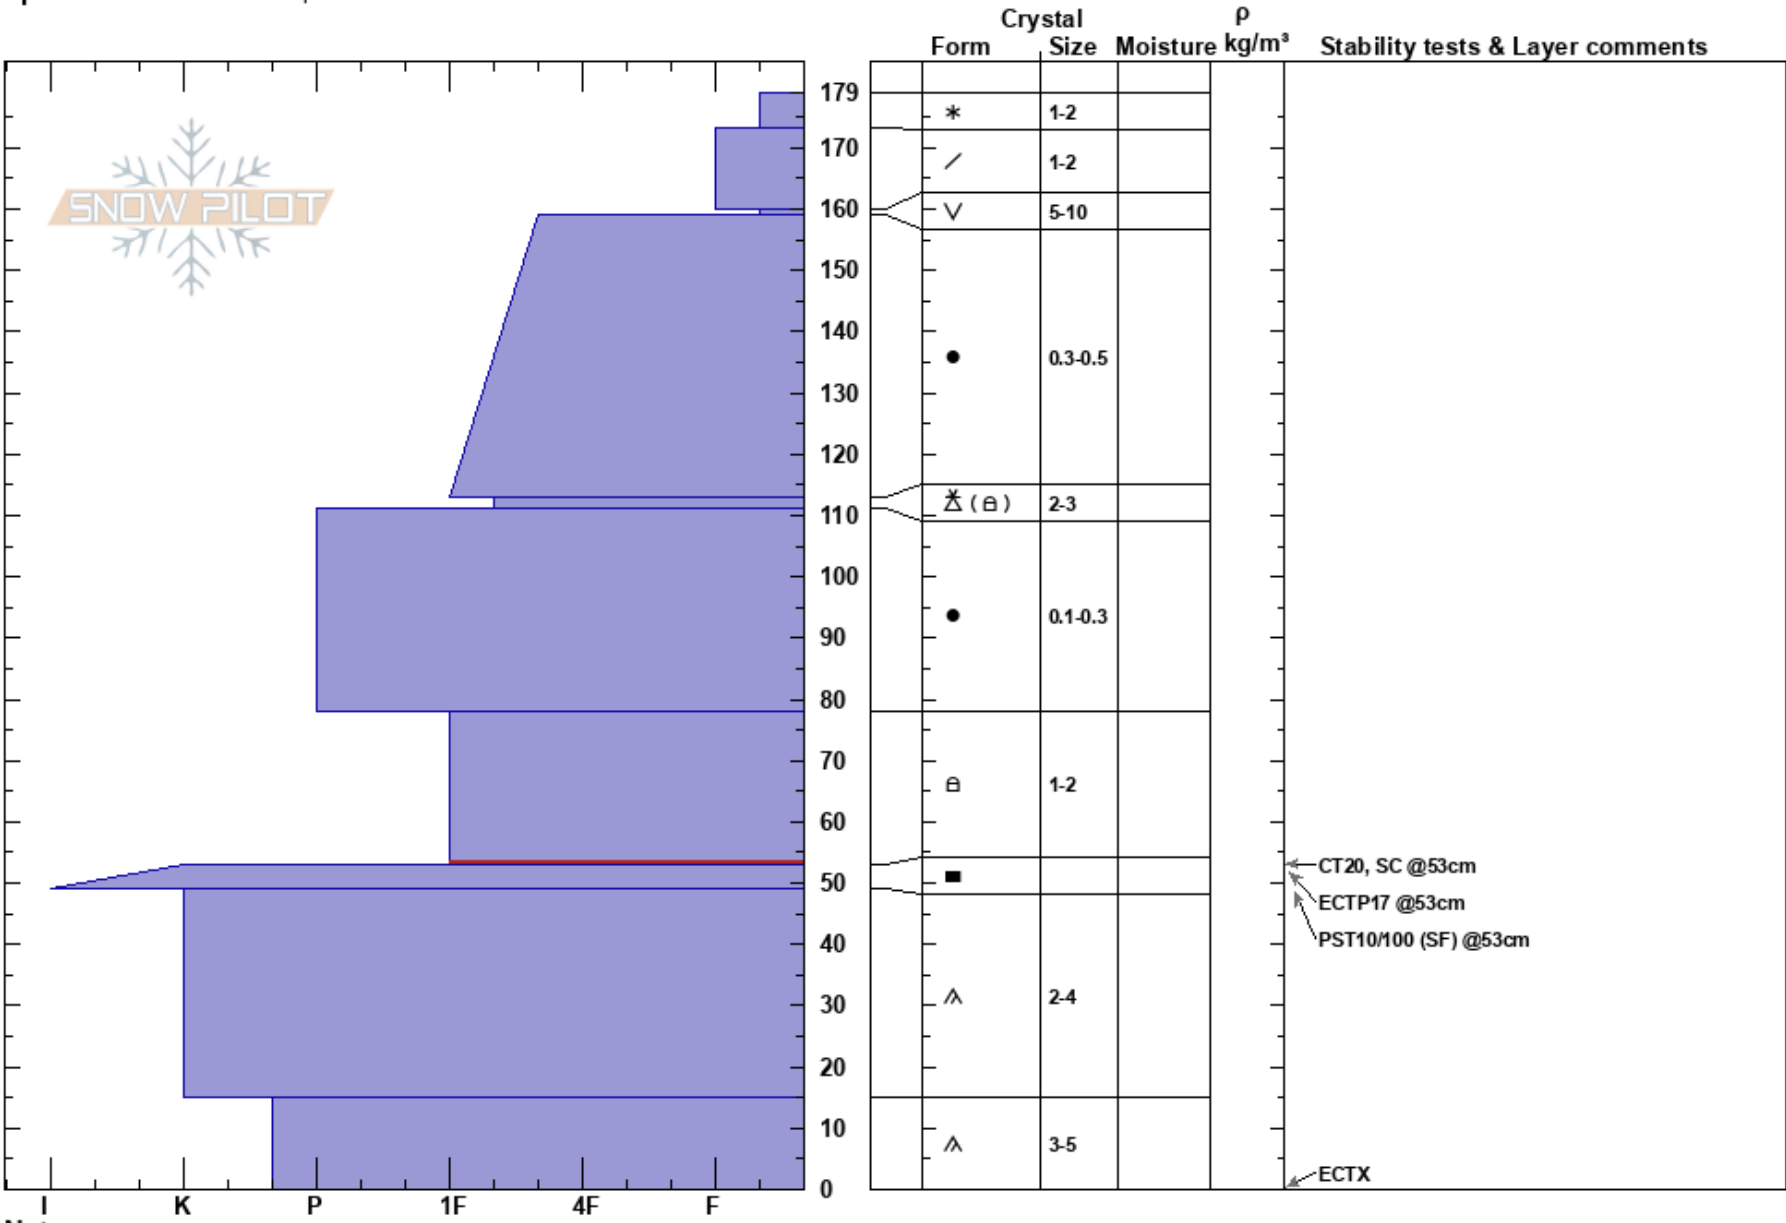

Moosebrush
 Teton Pass
 ID
 Elevation: 8312 ft
 Aspect: E
 Specifics: Ski tracks on slope

Sadie Sarvis
 01/22/2018 - 12:25pm
 Co-ord:
 Slope Angle: 21°
 Wind Loading: no

Stability: Fair
 Air Temperature:
 Sky Cover: OVC
 Precipitation: S1
 Wind: Calm

HS:179
 PS: 10 78-53cm:Problematic layer

Layer Notes:

Notes: