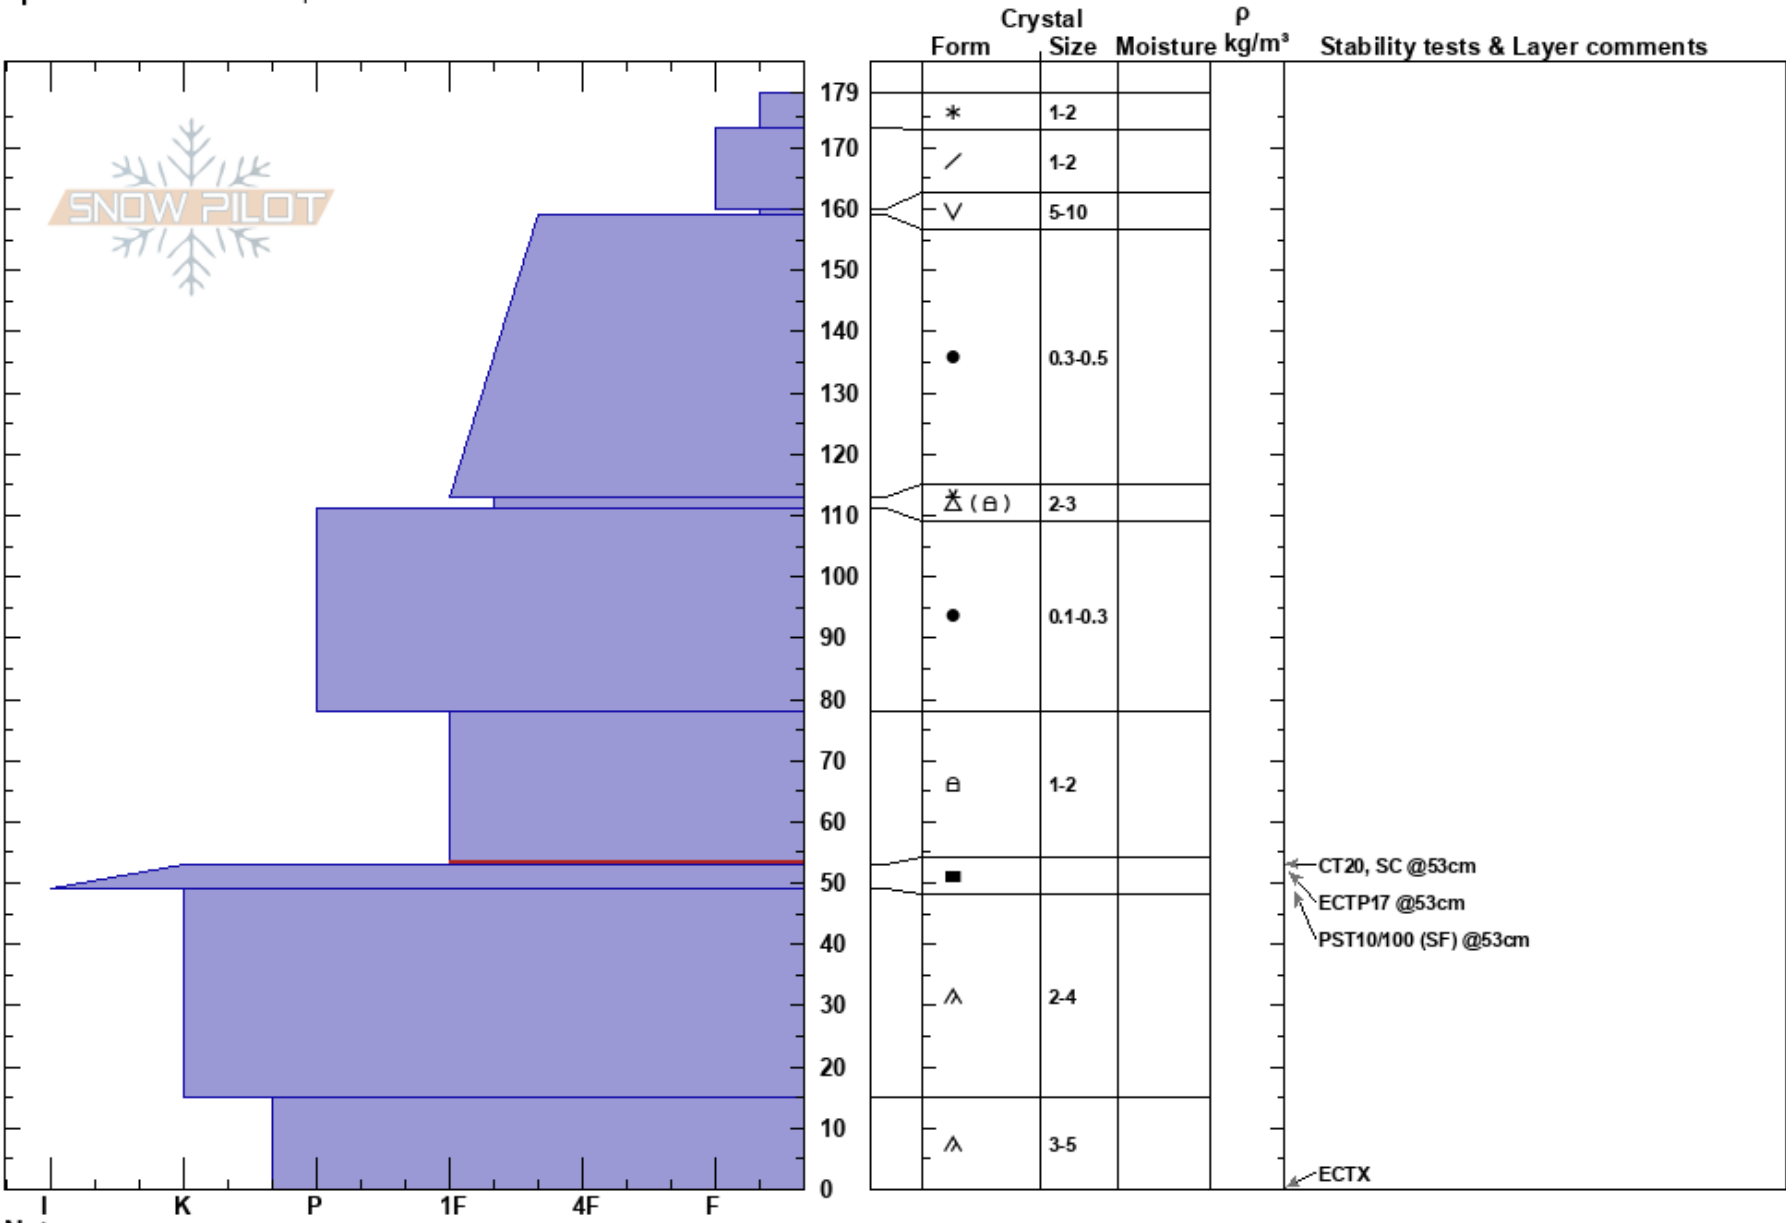

Moosebrush  
 Teton Pass  
 ID  
 Elevation: 8312 ft  
 Aspect: E  
 Specifics: Ski tracks on slope

Sadie Sarvis  
 01/22/2018 - 12:25pm  
 Co-ord:  
 Slope Angle: 21°  
 Wind Loading: no

Stability: Fair  
 Air Temperature:  
 Sky Cover: OVC  
 Precipitation: S1  
 Wind: Calm

HS:179  
 PS: 10 78-53cm:Problematic layer

Layer Notes:

Notes: