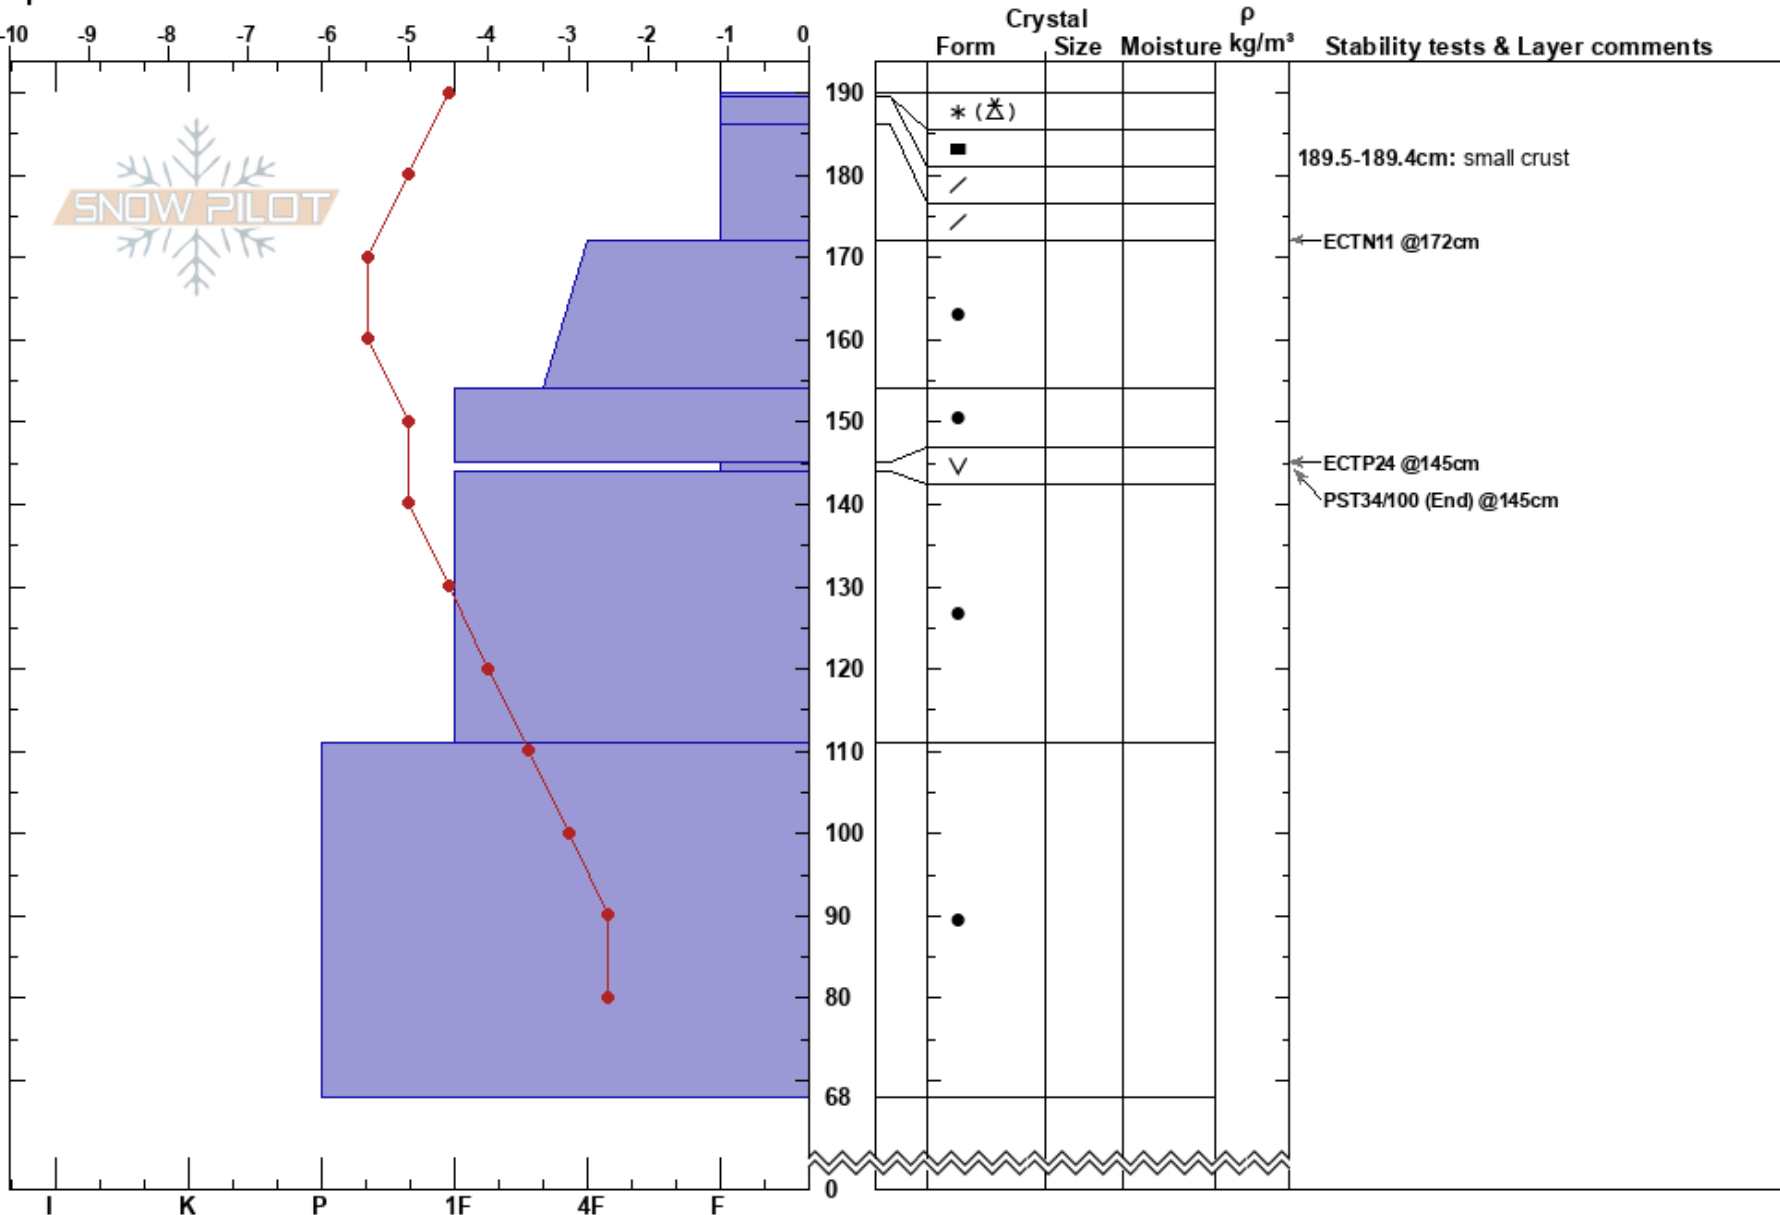

Rattlesnake01_22_18
 Rattlesnake Mtns
 MT
 Elevation: 7400 ft
 Aspect: 0°
 Specifics:

Travis Craft
 01/22/2018 - 10:00am
 Co-ord: 47.03457N, -113.99058W
 Slope Angle: 0°
 Wind Loading:

Stability:
 Air Temperature: -5°C
 Sky Cover: FEW
 Precipitation: NO
 Wind: Calm

HS:190
 189.5-189.4cm: small crust
 145-144cm: Problematic layer

Notes: Snow Study Plot no aspect no slope