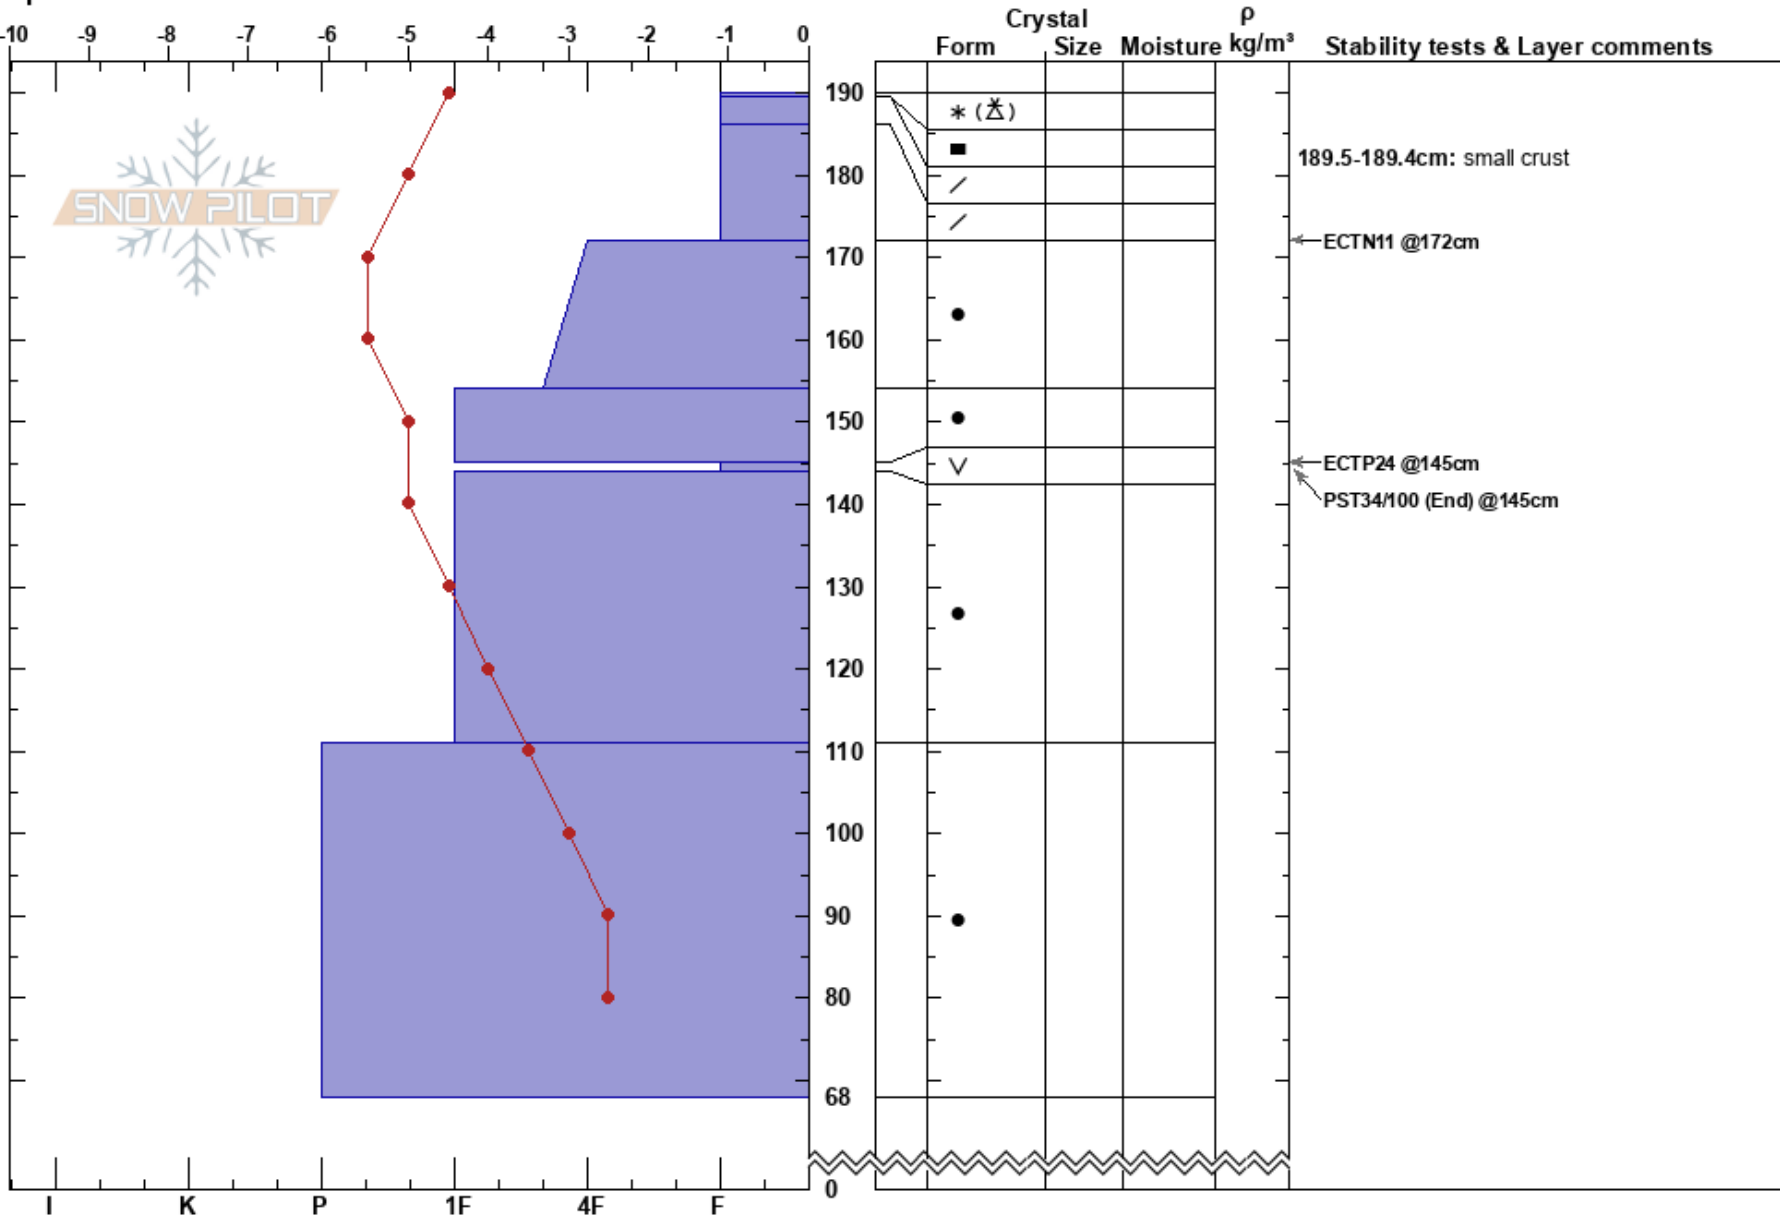

Rattlesnake01\_22\_18  
 Rattlesnake Mtns  
 MT  
 Elevation: 7400 ft  
 Aspect: 0°  
 Specifics:

Travis Craft  
 01/22/2018 - 10:00am  
 Co-ord: 47.03457N, -113.99058W  
 Slope Angle: 0°  
 Wind Loading:

Stability:  
 Air Temperature: -5°C  
 Sky Cover: FEW  
 Precipitation: NO  
 Wind: Calm

HS:190  
 189.5-189.4cm: small crust  
 145-144cm: Problematic layer

Notes: Snow Study Plot no aspect no slope