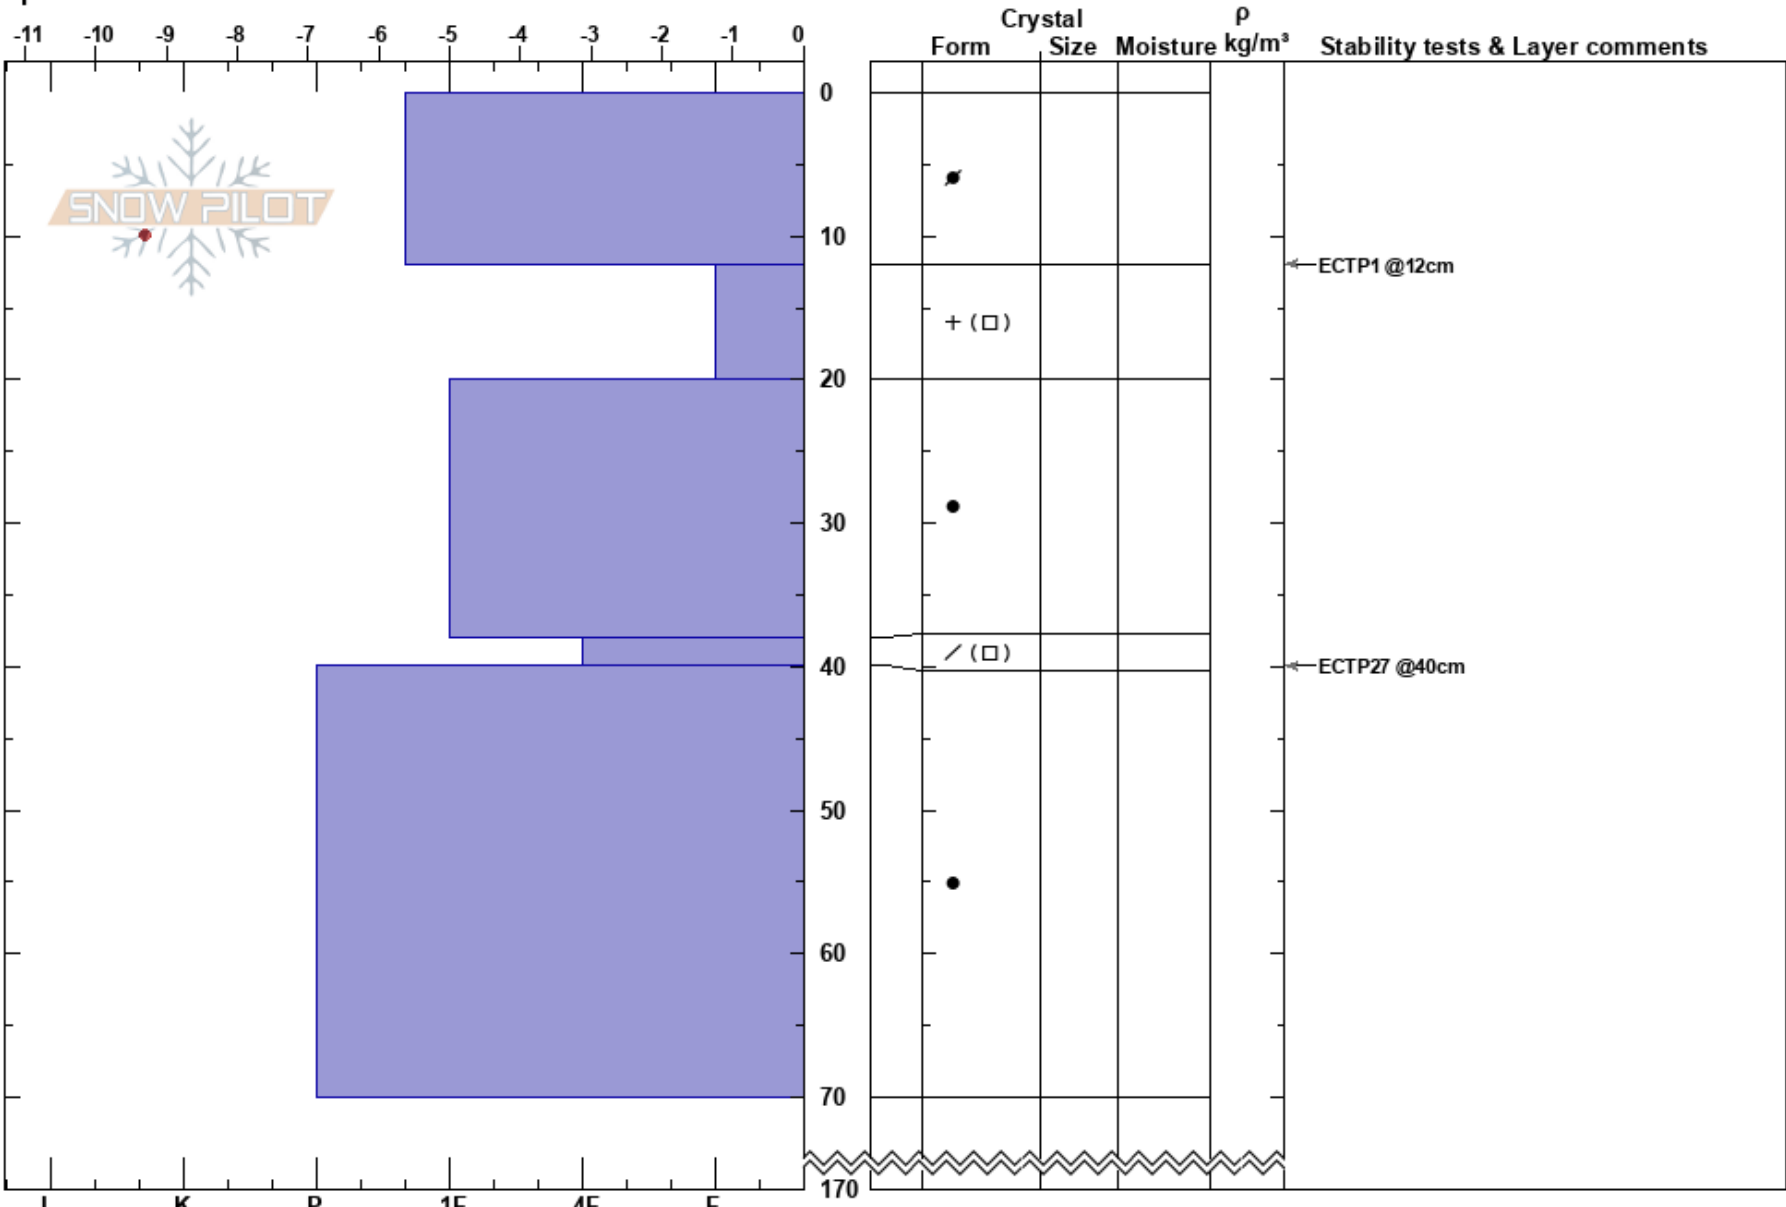

LilBorkan  
 Borkafället  
 Sweden  
 Elevation: 870 m  
 Aspect: E  
 Specifics:

Tyler Curtis  
 08/01/2024 - 10:45  
 Co-ord: 65.20875N, 15.48245E  
 Slope Angle: 26°  
 Wind Loading: yes

Stability: HS:170  
 Air Temperature: -4.1°C  
 Sky Cover: BKN  
 Precipitation: NO  
 Wind: NW Strong

Notes: Profile beside fresh avalanche