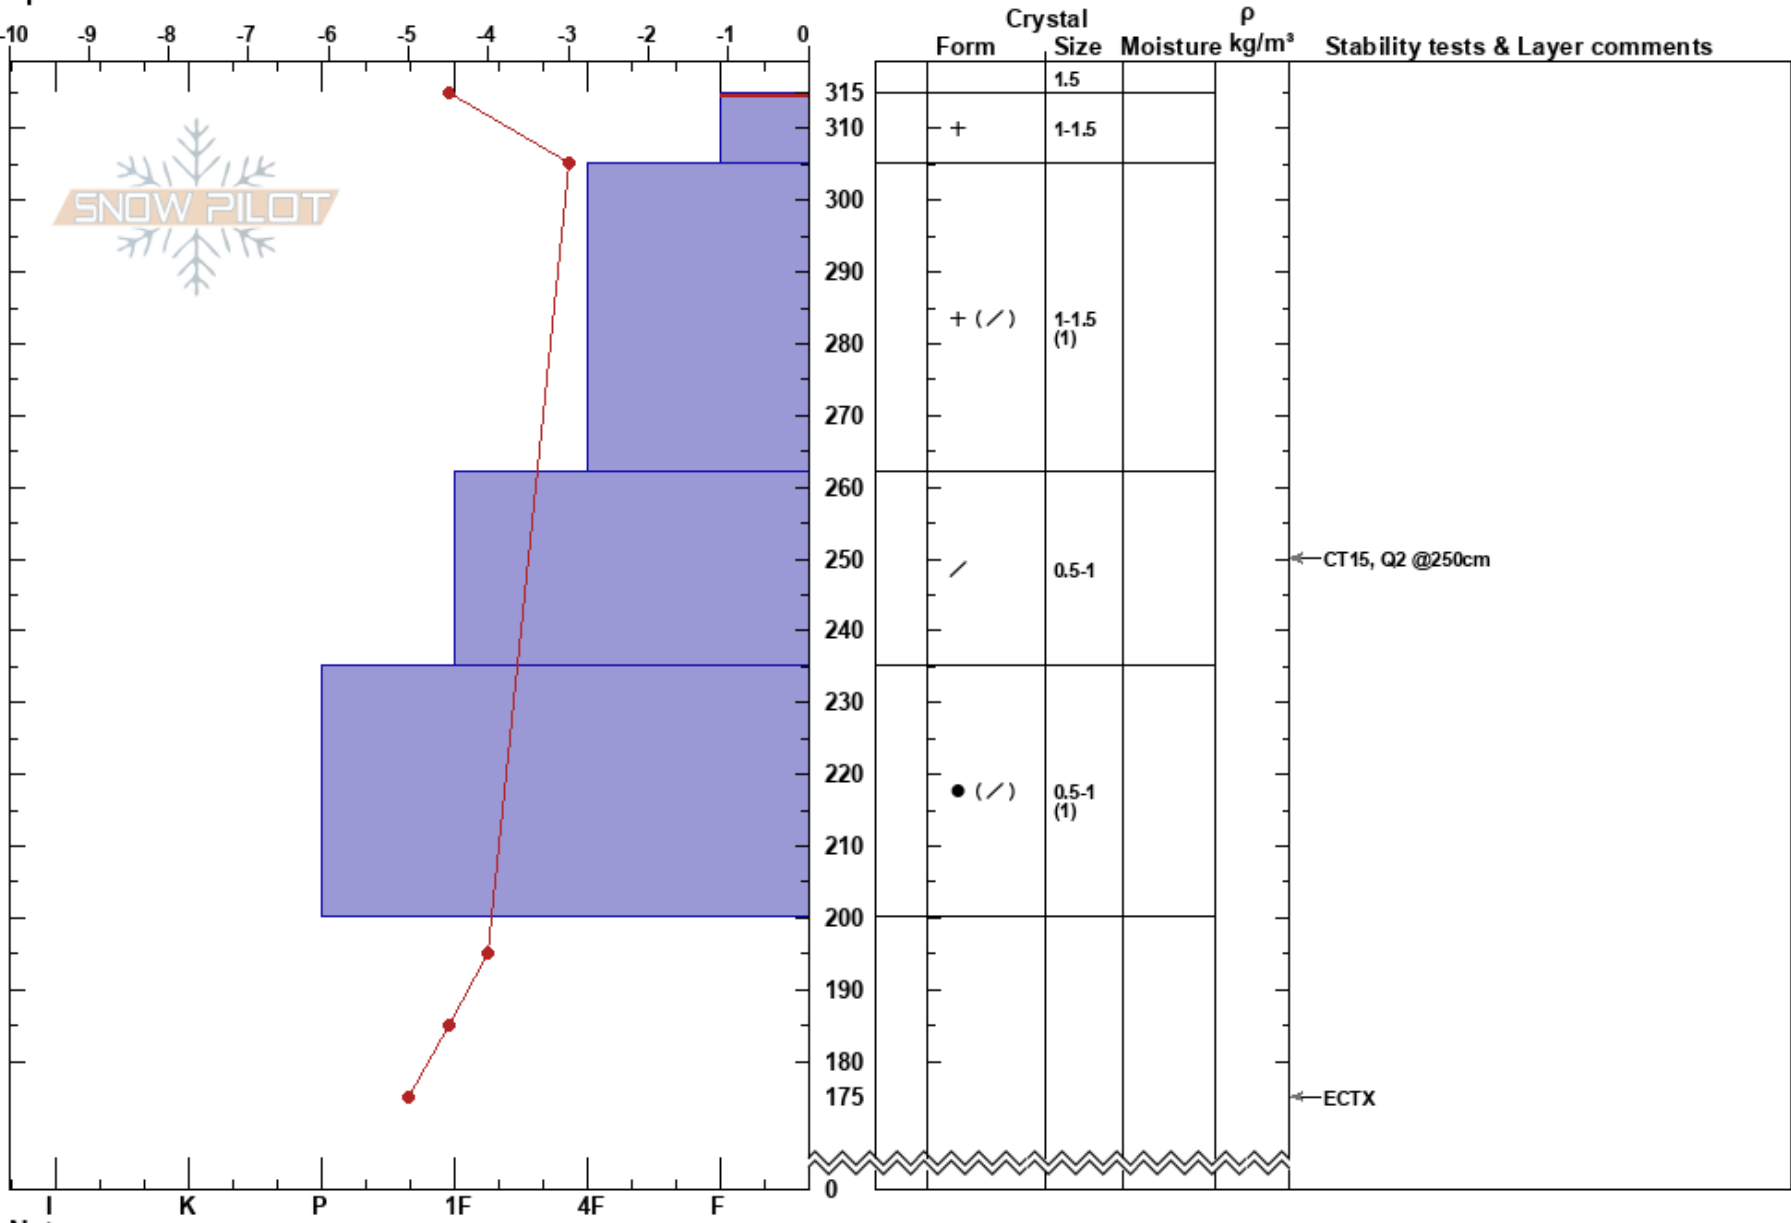

Goshiki20240108
 Niseko Mountains
 Japan
 Elevation: 760 m
 Aspect: E
 Specifics:

Kelli Burstein
 08/01/2024 - 13:15
 Co-ord:
 Slope Angle: 23°
 Wind Loading:

Stability:
 Air Temperature: -3.5°C
 Sky Cover: X
 Precipitation: S2
 Wind: W Light Breeze

HS:315
 PF:145 315-305cm:Problematic layer
 PS:60

Notes: