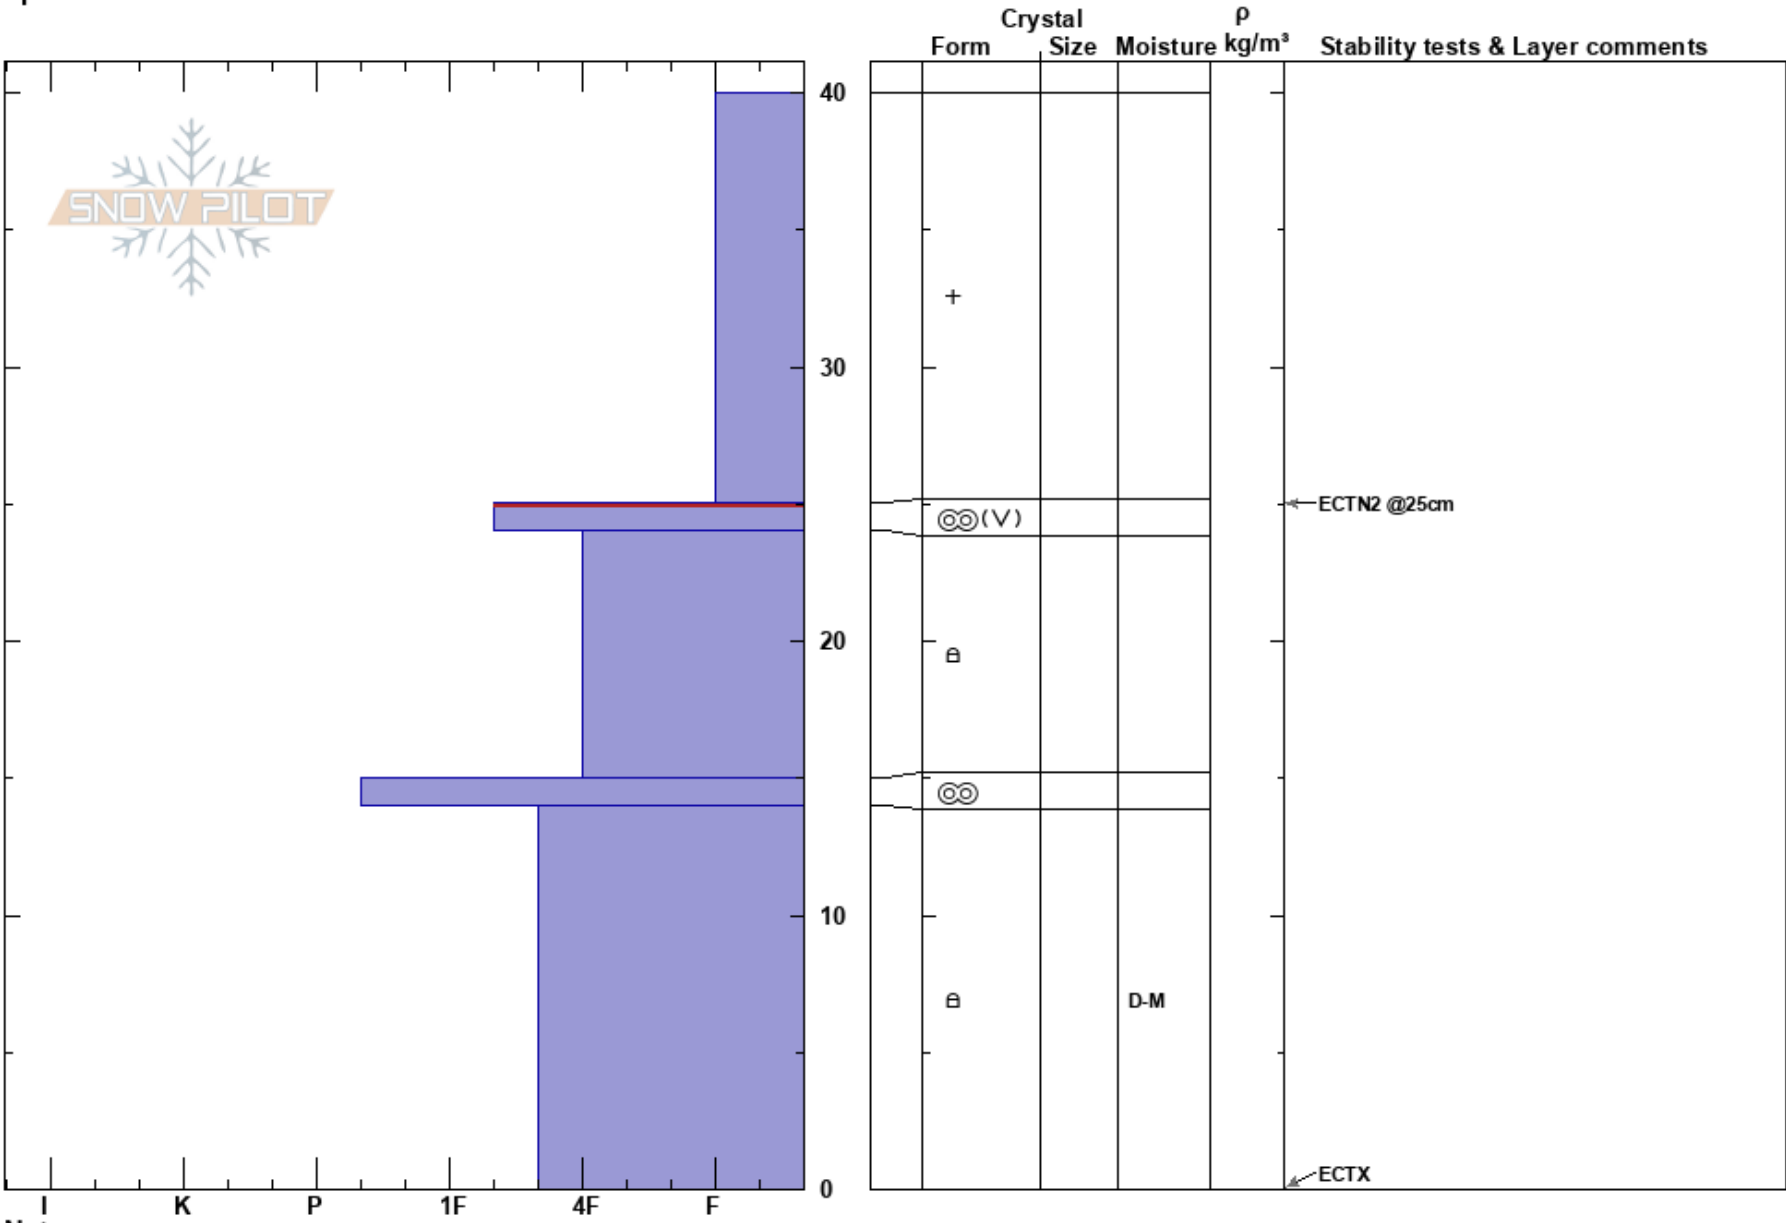

Windy Peak
 Palisades
 WY
 Elevation: 8200 ft
 Aspect: 320°
 Specifics:

Gabrielle Antonioli
 01/07/2024 - 2:00pm
 Co-ord: 43.39193N, -111.17196W
 Slope Angle: 35°
 Wind Loading:

Stability:
 Air Temperature:
 Sky Cover:
 Precipitation: S-1
 Wind:
 HS:40
 PS: 15 25-24cm:Problematic layer