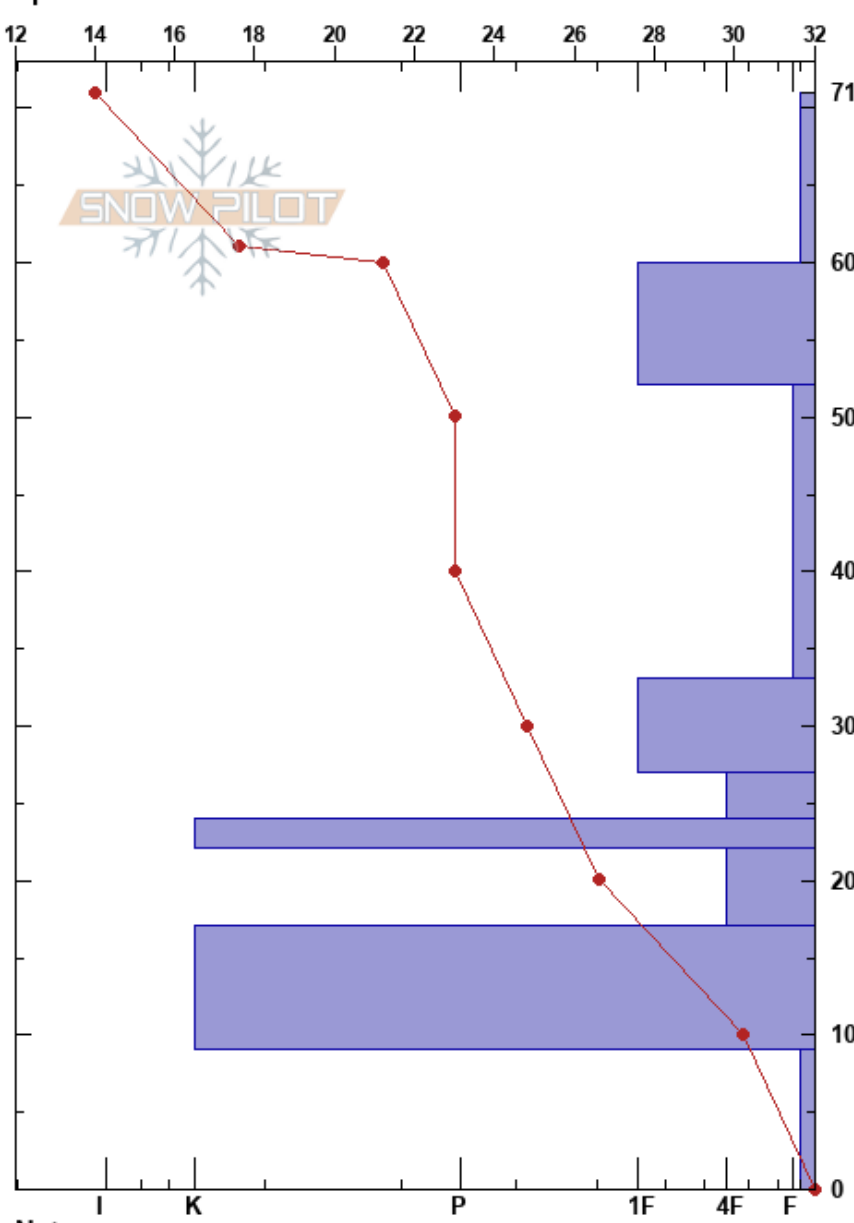

Bradley Meadows  
 Bridger Range  
 MT  
 Elevation: 7839 ft  
 Aspect: NW  
 Specifics:

Eliza Donahue  
 01/07/2024 - 2:05pm  
 Co-ord: 45.83076N, -110.92886W  
 Slope Angle: 6°  
 Wind Loading: no

Stability: Good  
 Air Temperature: 12.2°F  
 Sky Cover: OVC  
 Precipitation: S1  
 Wind: NW Light Breeze

Layer Notes:

| Form  | Crystal |  | Moisture | $\rho$<br>kg/m <sup>3</sup> | Stability tests & Layer comments |
|-------|---------|--|----------|-----------------------------|----------------------------------|
|       | Size    |  |          |                             |                                  |
|       |         |  |          |                             |                                  |
| +     | 1       |  |          |                             |                                  |
| •     | 0.5     |  |          |                             |                                  |
| ⊖     | 1       |  |          |                             |                                  |
| ⊖     | 0.5-1   |  |          |                             |                                  |
| ⊖     | 1-2     |  |          |                             |                                  |
| ⊖     | 1-2     |  |          |                             |                                  |
| ⊖     | 2-4     |  |          |                             |                                  |
| □ (∧) | 2-4     |  |          |                             |                                  |