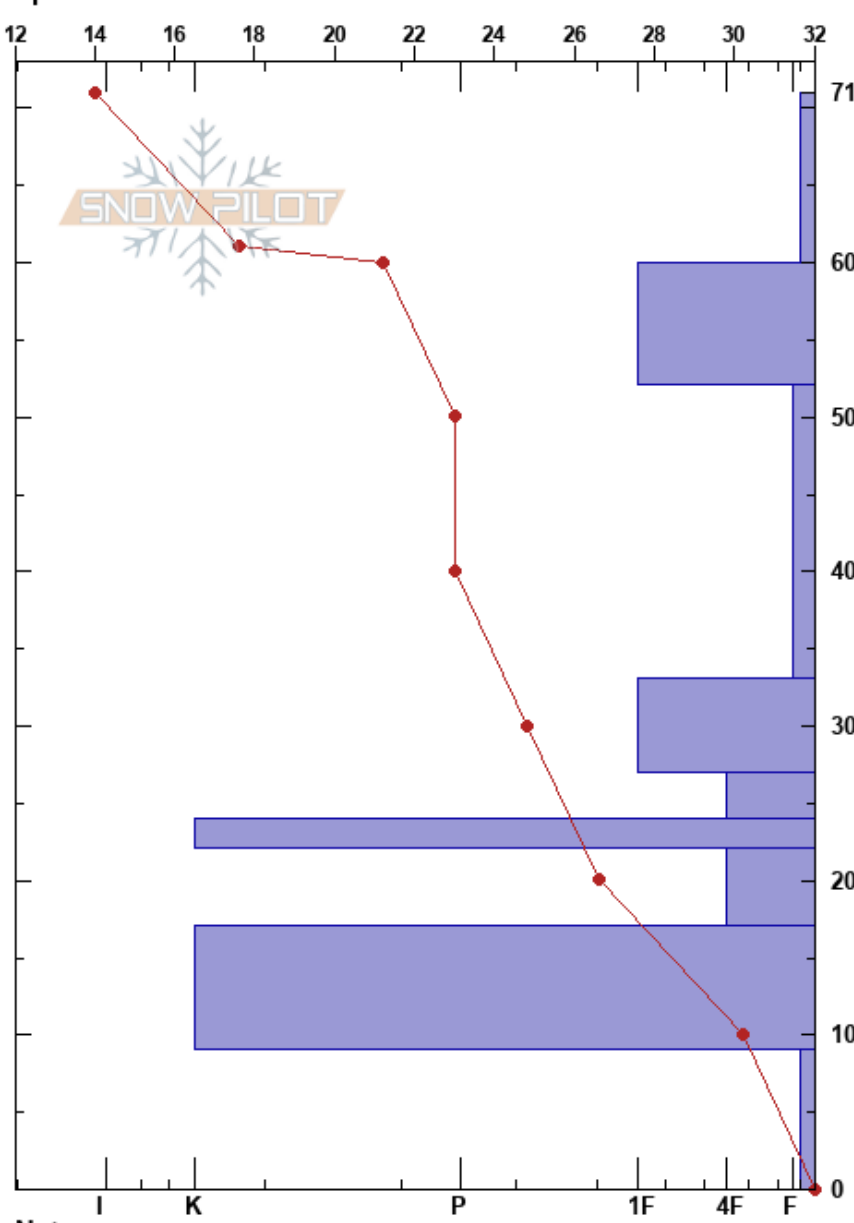

Bradley Meadows
 Bridger Range
 MT
 Elevation: 7839 ft
 Aspect: NW
 Specifics:

Eliza Donahue
 01/07/2024 - 2:05pm
 Co-ord: 45.83076N, -110.92886W
 Slope Angle: 6°
 Wind Loading: no

Stability: Good
 Air Temperature: 12.2°F
 Sky Cover: OVC
 Precipitation: S1
 Wind: NW Light Breeze

Layer Notes:

Form	Crystal		ρ kg/m ³	Stability tests & Layer comments
	Size	Moisture		
+	1			
•	0.5			
⊖	1			
⊖	0.5-1			
⊖	1-2			
⊖	1-2			
⊖	2-4			
□ (∧)	2-4			

ECTX
 CTN

Notes: