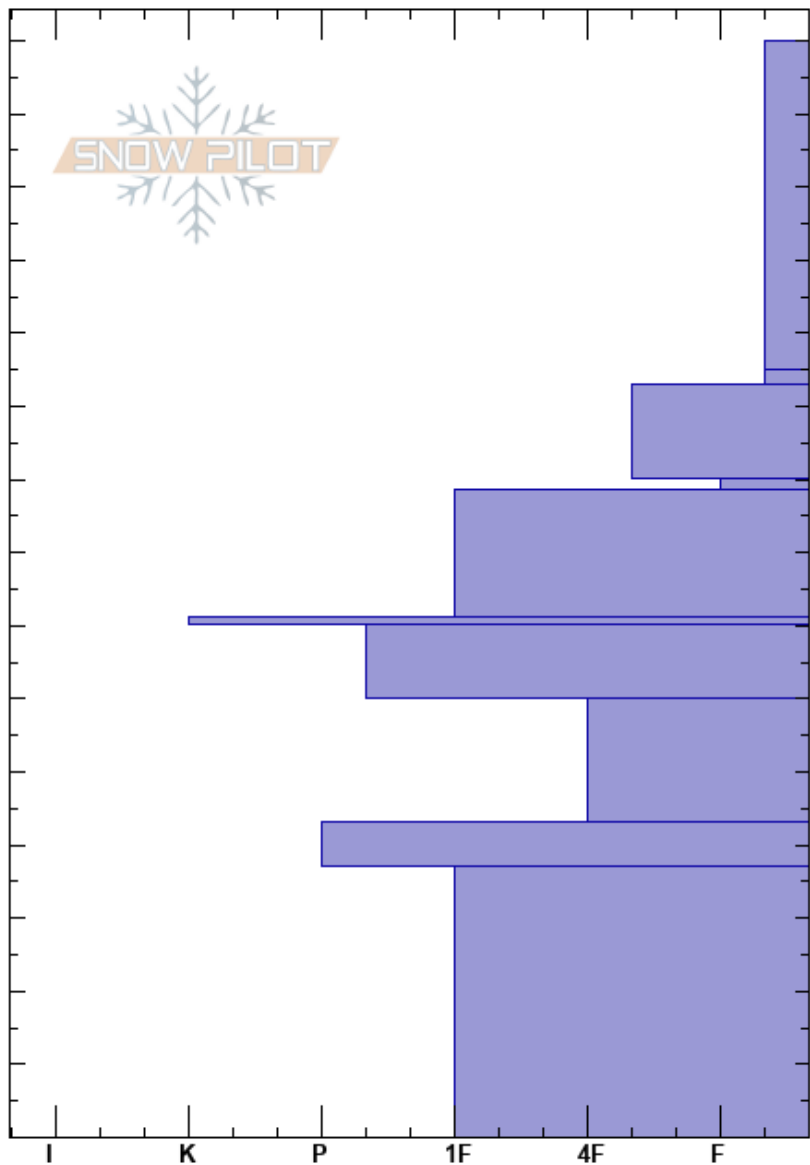

Yale Pass North
 Centennial Range
 ID
 Elevation: 8910 ft
 Aspect: 295°
 Specifics:

Dave Zinn
 01/07/2024 - 12:30pm
 Co-ord: 44.55006N, -111.47099W
 Slope Angle: 15°
 Wind Loading: no

Stability: Fair
 Air Temperature:
 Sky Cover: OVC
 Precipitation: S-1
 Wind: W Light Breeze

HS:150
 PF:105 105-103cm:Problematic layer

Elevation (cm)	Crystal		Moisture	ρ kg/m ³	Stability tests & Layer comments
	Form	Size			
150					
140					
130	+				
120					
110					
105	∇	10-15			← ECTN12 @105cm
104	⊠	1-2			← PST55/100 (SF) @104cm
100					
95					
90	∇	8-10			← PST28/100 (SF) @90cm
85					
80	□	1-2			
75					
70					
65	⊠	1			
60					
55					
50	□	2-3			
45					
40	⊙⊙				
35					
30					
25					
20	□	2-4			
15					
10					
5					
0					