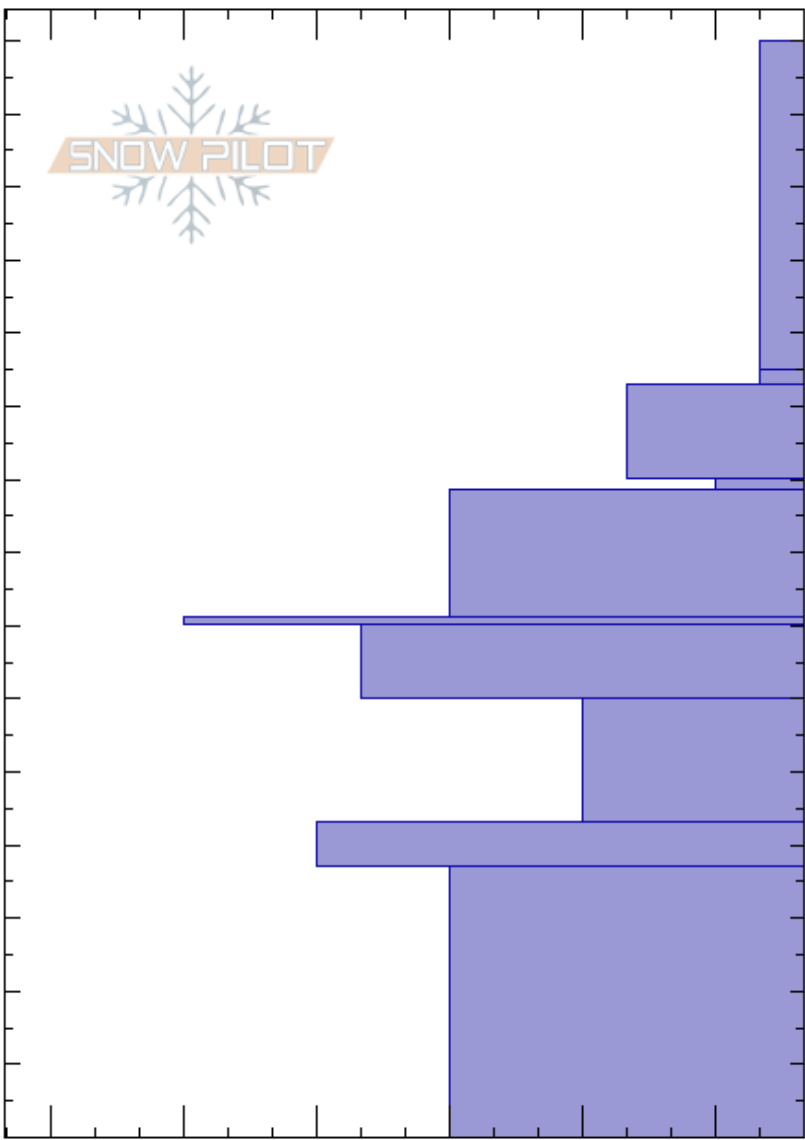

Yale Pass North
 Centennial Range
 ID
 Elevation: 8910 ft
 Aspect: 295°
 Specifics:

Dave Zinn
 01/07/2024 - 12:30pm
 Co-ord: 44.55006N, -111.47099W
 Slope Angle: 15°
 Wind Loading: no

Stability: Fair
 Air Temperature:
 Sky Cover: OVC
 Precipitation: S-1
 Wind: W Light Breeze

HS:150
 PF:105 105-103cm:Problematic layer

Elevation (ft)	Crystal		ρ kg/m ³	Stability tests & Layer comments
	Form	Size		
150				
140				
130	+			
120				
110				
105	∇	10-15		← ECTN12 @105cm
104	⊠	1-2		← PST55/100 (SF) @104cm
100				
95				
90	∇	8-10		← PST28/100 (SF) @90cm
85				
80	□	1-2		
75				
70				
65	⊠	1		
60				
55				
50	□	2-3		
45				
40	⊙⊙			
35				
30				
25				
20	□	2-4		
15				
10				
5				
0				