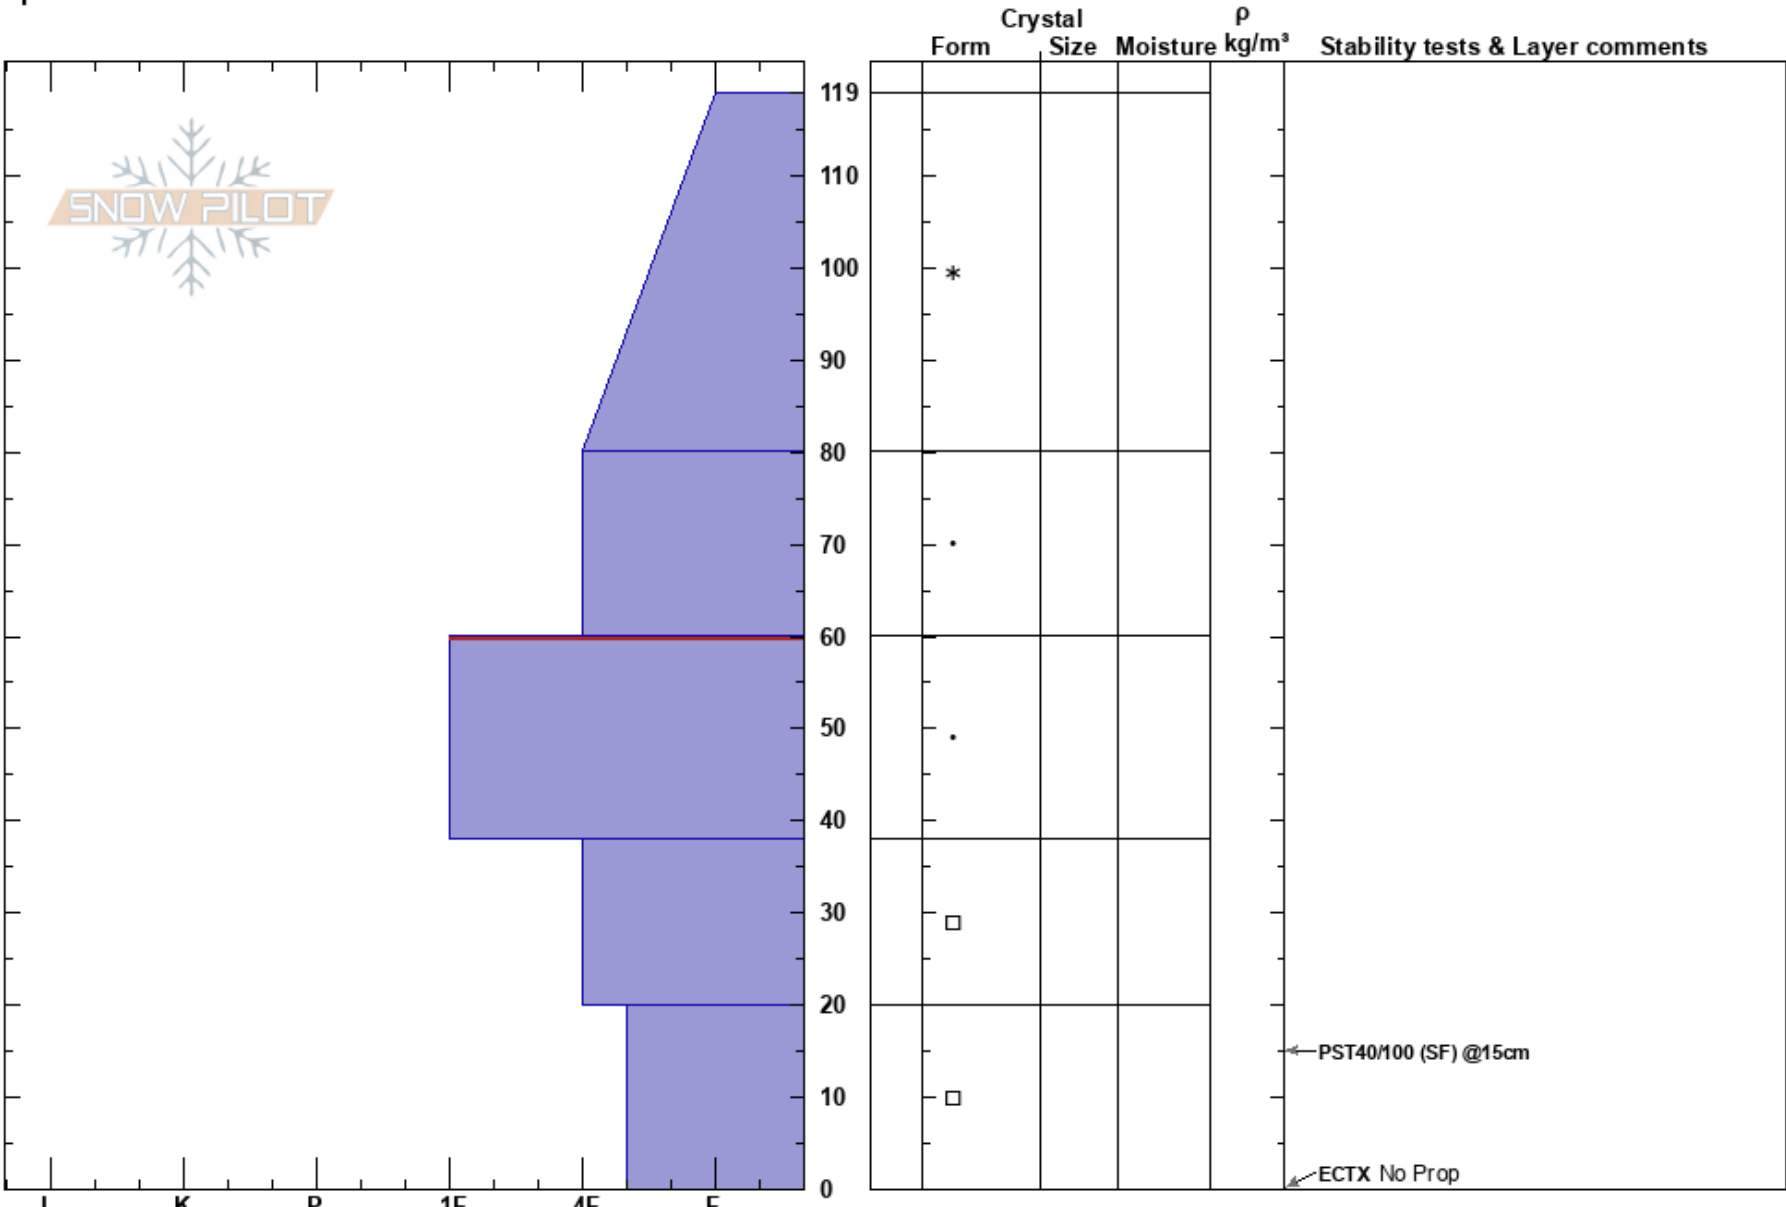

Top of Hideaway Park  
 Wasatch Range  
 UT  
 Elevation: 10000 ft  
 Aspect: N  
 Specifics:

Dakota Wright  
 01/07/2024 - 1:30pm  
 Co-ord: 40.60331N, -111.63075W  
 Slope Angle: 30°  
 Wind Loading: previous

Stability: **HS:119**  
 Air Temperature: 23°F **PF:45** 60-38cm:Problematic layer  
 Sky Cover: OVC **PS:25**  
 Precipitation: S1  
 Wind: Calm

Notes: