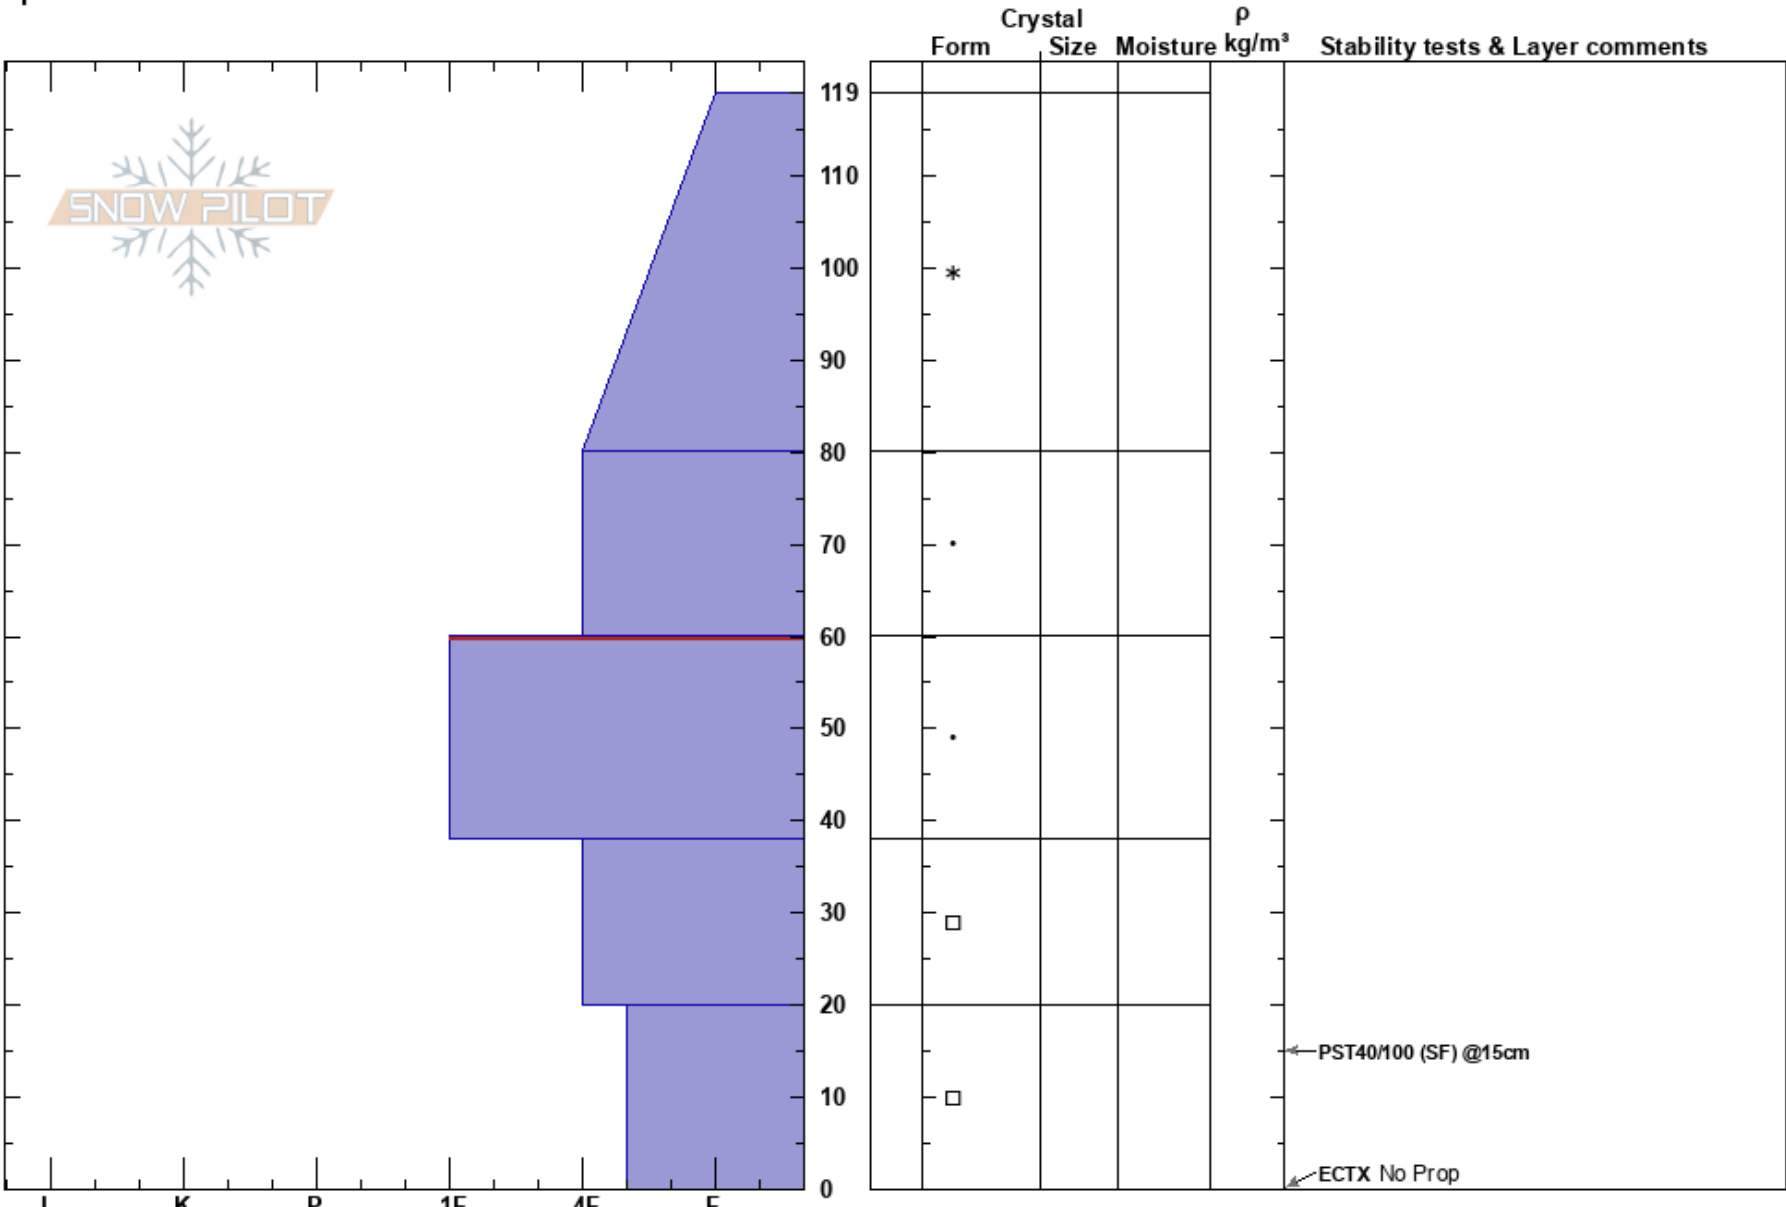

Top of Hideaway Park
 Wasatch Range
 UT
 Elevation: 10000 ft
 Aspect: N
 Specifics:

Dakota Wright
 01/07/2024 - 1:30pm
 Co-ord: 40.60331N, -111.63075W
 Slope Angle: 30°
 Wind Loading: previous

Stability: **HS:119**
 Air Temperature: 23°F **PF:45** 60-38cm:Problematic layer
 Sky Cover: OVC **PS:25**
 Precipitation: S1
 Wind: Calm