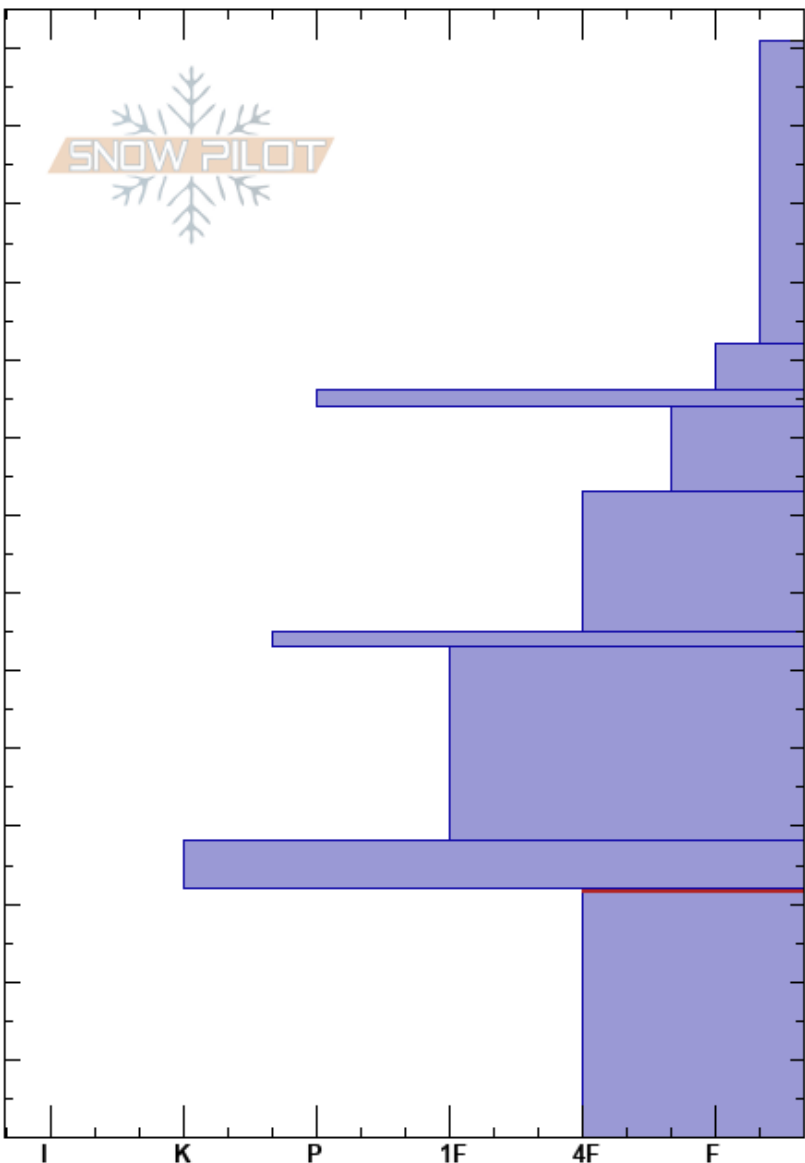

Head of Hellroaring S
 Centennial Range
 ID
 Elevation: 8800 ft
 Aspect: 160°
 Specifics: Snowmobile tracks on slope; We snowmobiled slope

Ian Hoyer
 01/07/2024 - 12:00pm
 Co-ord: 44.55126N, -111.47332W
 Slope Angle: 20°
 Wind Loading: no

Stability: Fair
 Air Temperature:
 Sky Cover: OVC
 Precipitation: S1
 Wind: Calm

HS:141
 PF:100
 141-102cm: 0.7" SWE
 32-0cm: Problematic layer

Elevation (ft)	Crystal		Moisture	ρ kg/m ³	Stability tests & Layer comments
	Form	Size			
141					
130					
120	+				141-102cm: 0.7" SWE
110					
100	+				
95	⊗⊗				
90	□	1			
80					
75	□	1			
70					
65	⊗⊗				
60					
55	□	1			
50					
45	⊗⊗				
40					
35					
30					
25	□				
20					
15					
10					
0					ECTX