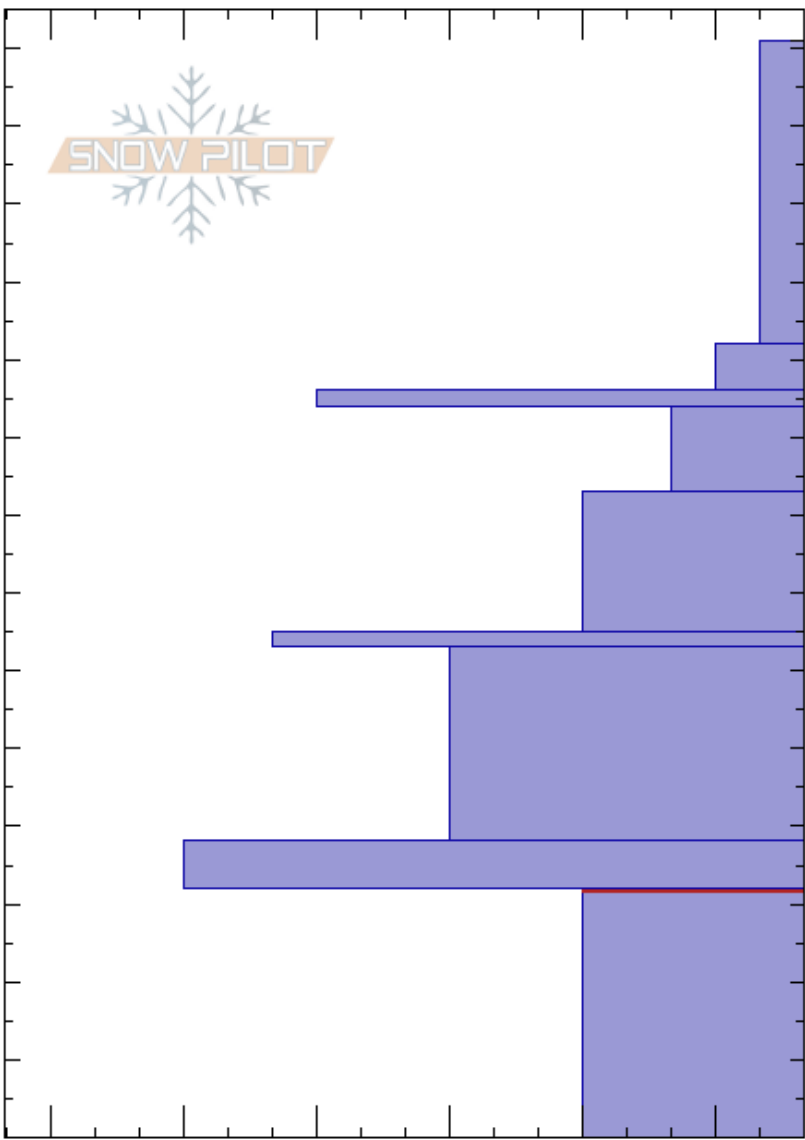

Head of Hellroaring S
 Centennial Range
 ID
 Elevation: 8800 ft
 Aspect: 160°
 Specifics: Snowmobile tracks on slope; We snowmobiled slope

Ian Hoyer
 01/07/2024 - 12:00pm
 Co-ord: 44.55126N, -111.47332W
 Slope Angle: 20°
 Wind Loading: no

Stability: Fair
 Air Temperature:
 Sky Cover: OVC
 Precipitation: S1
 Wind: Calm

HS:141
 PF:100
 141-102cm: 0.7" SWE
 32-0cm: Problematic layer

Elevation (ft)	Crystal		Moisture	ρ kg/m ³	Stability tests & Layer comments
	Form	Size			
141					
130					
120	+				141-102cm: 0.7" SWE
100	+				
90	⊗				
90	□	1			
80					
80	□	1			
70					
60	⊗				
50					
50	□	1			
40					
40	⊗				
30					
30	□				
20					
10					
0					ECTX