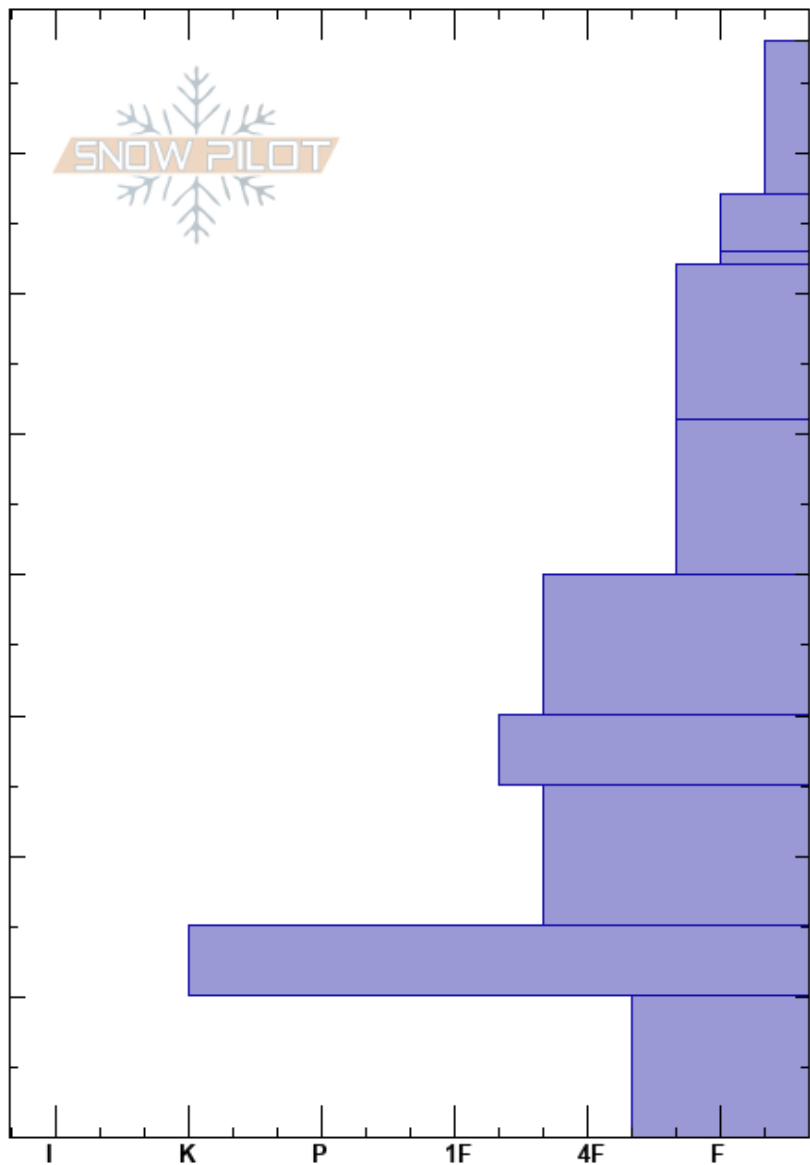

Lazy Susan  
 Bridger Range  
 MT  
 Elevation: 8470 ft  
 Aspect: 77°  
 Specifics:

Zach Peterson  
 01/07/2024 - 12:00pm  
 Co-ord: 44.82683N, -110.93189W  
 Slope Angle: 18°  
 Wind Loading: no

Stability: Good  
 Air Temperature:  
 Sky Cover: OVC  
 Precipitation: S2  
 Wind: W Calm

HS:78  
 PF:65 63-62cm:Problematic layer

Height (ft)	Crystal		Moisture	$\rho$ kg/m <sup>3</sup>	Stability tests & Layer comments
	Form	Size			
78					
70	+				
63-62	+				
63-62	∇	10-15			
60	□	1.5			
50	□	2			
40	□	1-2			
30	□	1			
20	^	4			
10	⊙(∧)	(4)			
0	^	4-8			