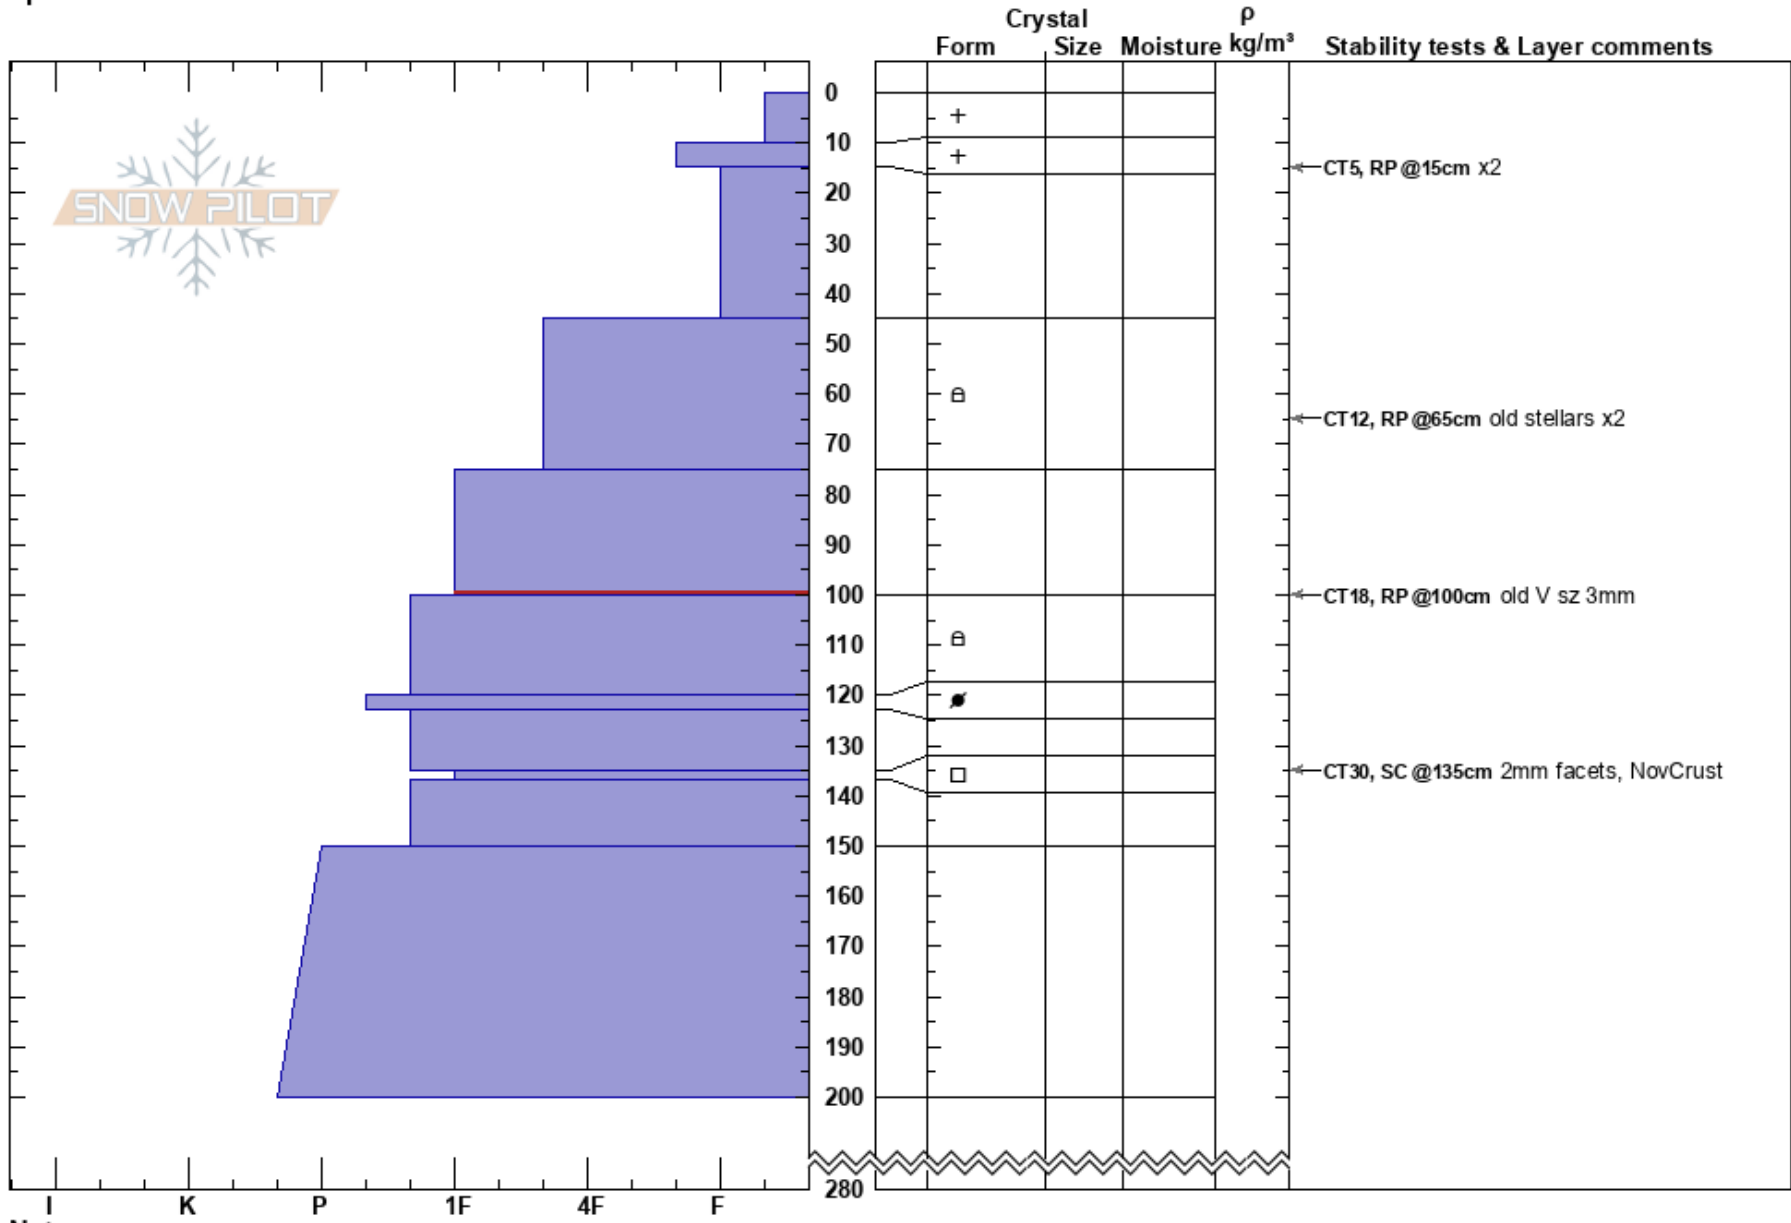

Prospector
 Selkirks
 BC
 Elevation: 2290 m
 Aspect: 90°
 Specifics:

Scott Thumlert
 22/01/2018 - 11:00
 Co-ord: 11U 417795W 5712138N
 Slope Angle: 40°
 Wind Loading:

Stability:
 Air Temperature:
 Sky Cover:
 Precipitation:
 Wind:

HS:280
 PS: 50 75-100cm:Problematic layer

Layer Notes:

Notes: