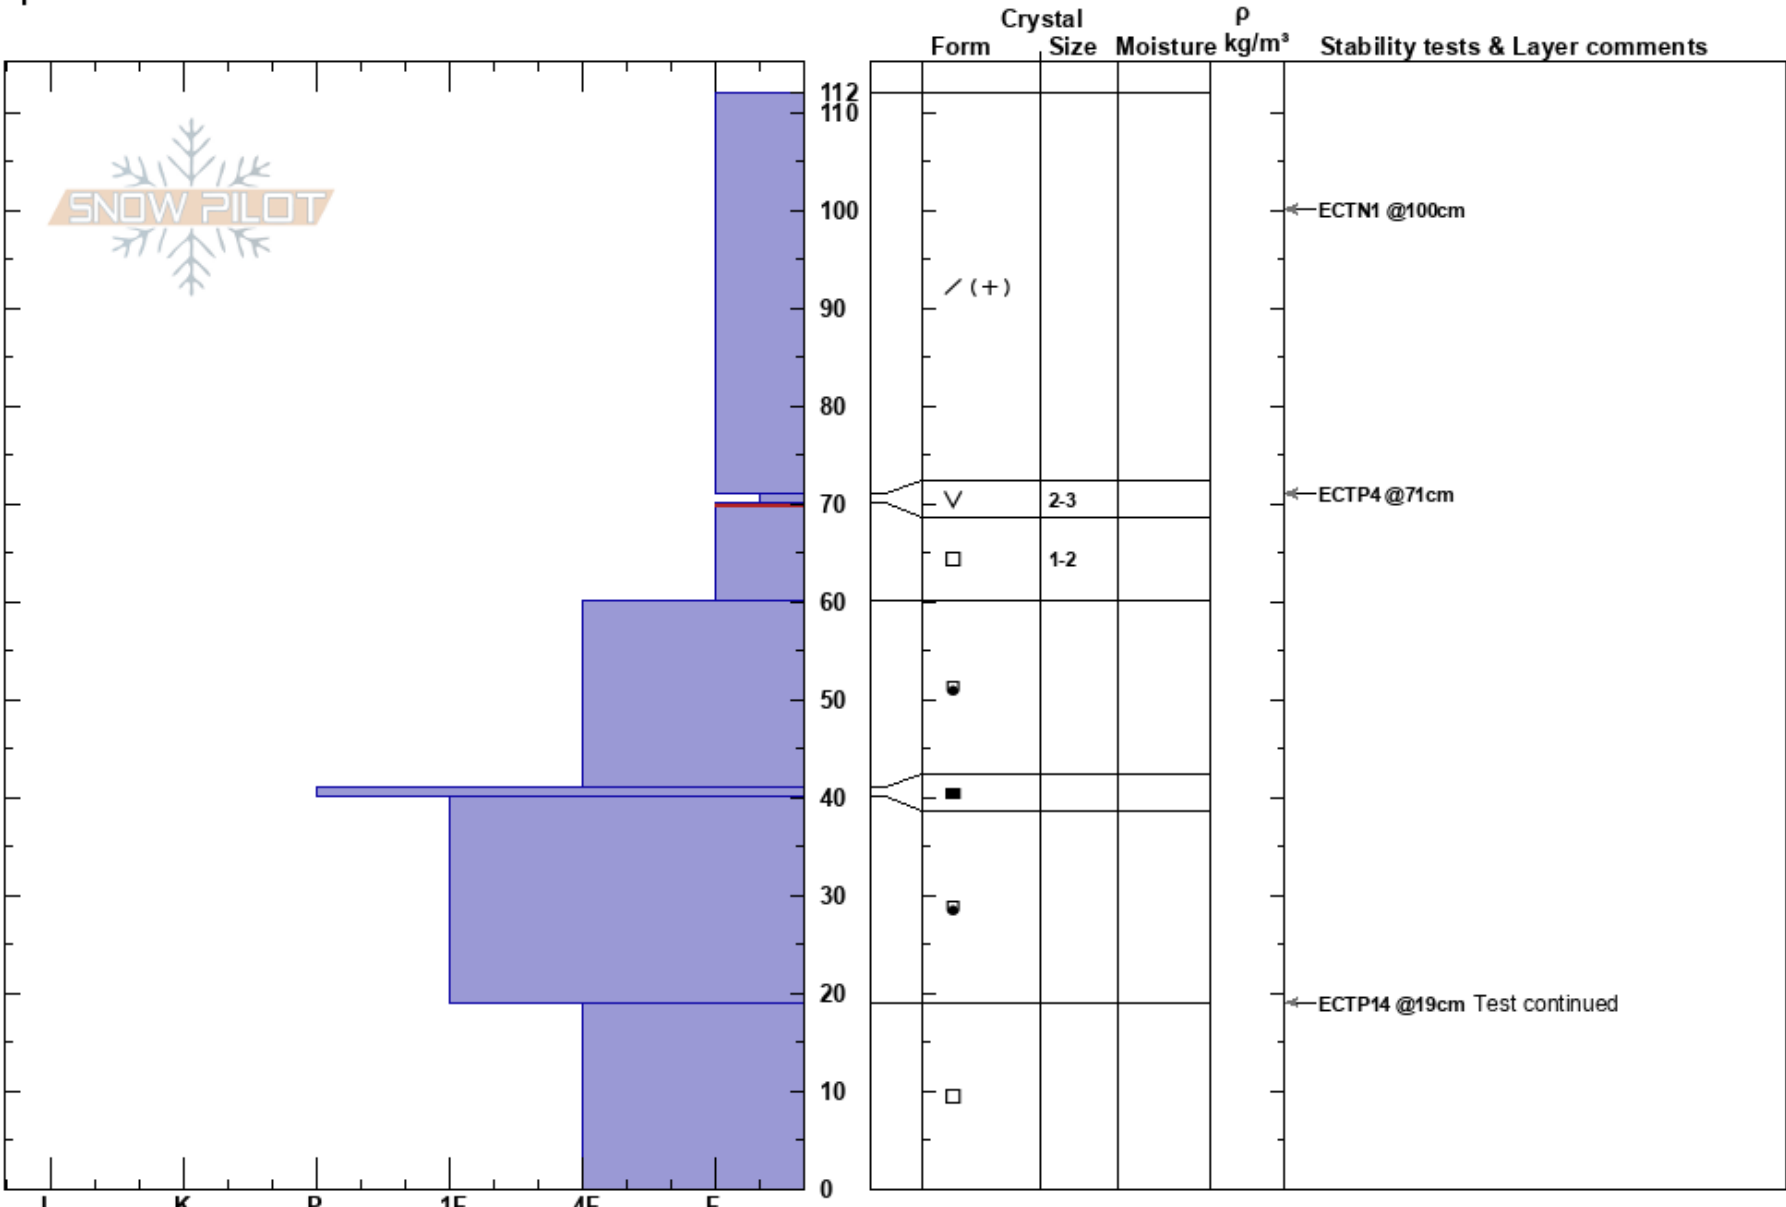

Taylor Mt. SE Ridge
 Teton Range
 WY
 Elevation: 9800 ft
 Aspect: 90°
 Specifics:

Noah McCorkel
 01/07/2024 - 1:00pm
 Co-ord: 43.52834N, -110.97916W
 Slope Angle: 25°
 Wind Loading:

Stability: **HS:112**
 Air Temperature: 10°F **PF:35** 70-60cm: Problematic layer
 Sky Cover: BKN **PS:20**
 Precipitation: S-1
 Wind: SW Calm

Notes: Pit dug in wind loaded location. Upper end of new snow depths observed.