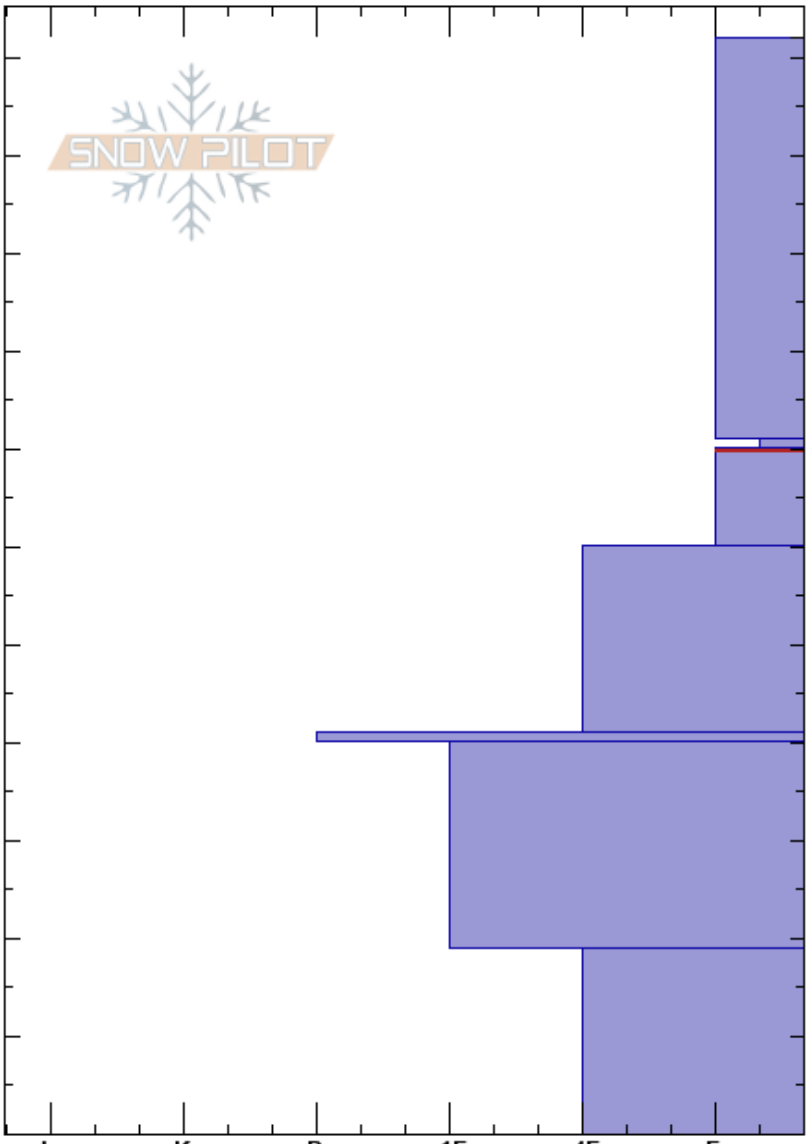

Taylor Mt. SE Ridge
 Teton Range
 WY
 Elevation: 9800 ft
 Aspect: 90°
 Specifics:

Noah McCorkel
 01/07/2024 - 1:00pm
 Co-ord: 43.52834N, -110.97916W
 Slope Angle: 25°
 Wind Loading:

Stability:
 Air Temperature: 10°F
 Sky Cover: BKN
 Precipitation: S-1
 Wind: SW Calm
 HS:112
 PF:35 70-60cm:Problematic layer
 PS:20

Crystal Form	Crystal Size	Moisture	ρ kg/m ³	Stability tests & Layer comments
/ (+)				← ECTN1 @100cm
V	2-3			← ECTP4 @71cm
□	1-2			
☉				
■				
☉				
□				← ECTP14 @19cm Test continued

Notes: Pit dug in wind loaded location. Upper end of new snow depths observed.