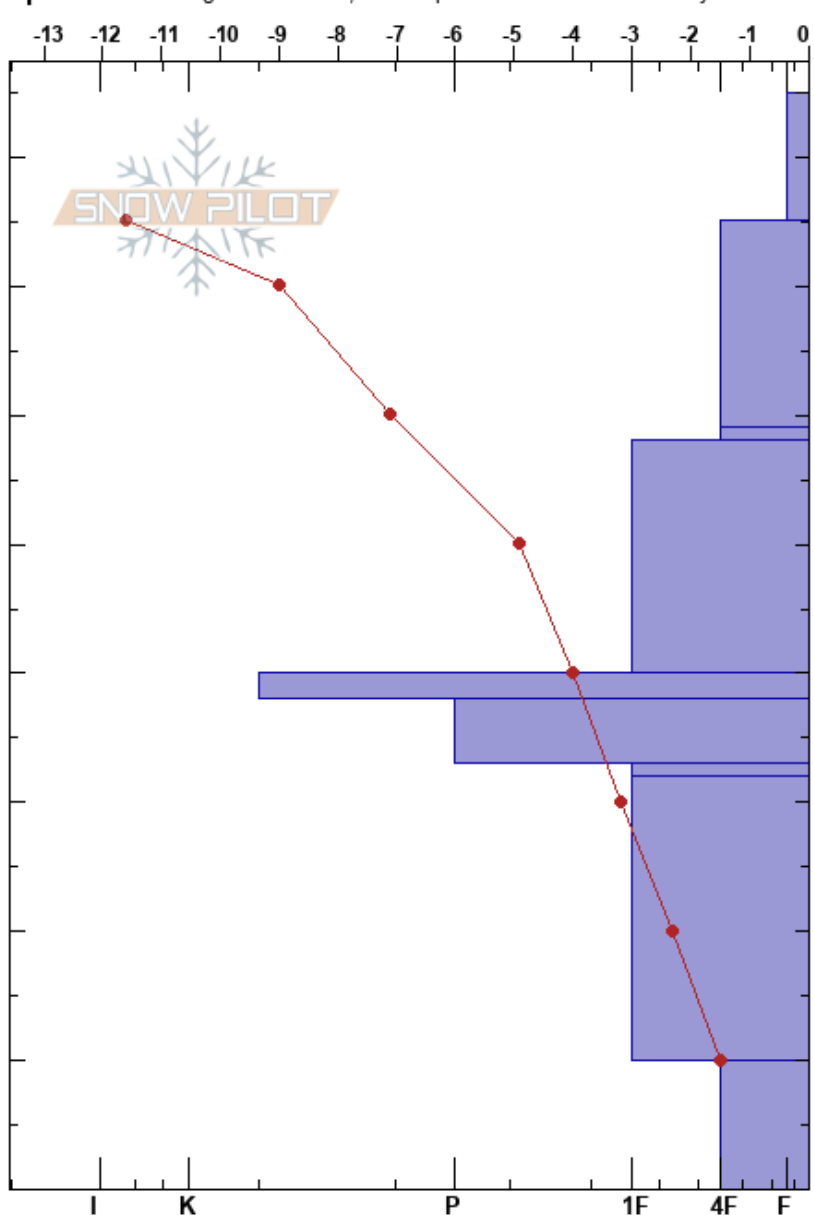

Wheeler Flats Weekly
 Sunshine Village
 AB

Austin Goodine
 07/01/2024 - 14:00
 Co-ord: 51.08459N, -115.77798W
 Slope Angle: 3°
 Wind Loading: no

Stability: **HS:85**
 Air Temperature: -14.1°C PF:35
 Sky Cover: SCT
 Precipitation: NO
 Wind: Calm

Layer Notes:
 40-38cm: MFrc
 33-32cm: Dec 1 SH completely faceted
 10-0cm: Problematic layer

Elevation: 2155 m
 Aspect: NW
 Specifics: Pit dug in a Ski Area; Pit is representative of backcountry

Form	Crystal Size	Moisture	ρ kg/m ³	Stability tests & Layer comments
↔	1		75	
/	0.5-1	D	75	
□	1-1.5	D	190	
□ ⊙ ⊙			190 240	
□	2-3	D		
□ ⊙ ⊙		D		40-38cm: MFrc
□	2-3	D	260	
□	3-4		260	33-32cm: Dec 1 SH completely faceted
□	2-4	D		
□	4-6	D	300	
				CTN

Notes: Flat snow study plot