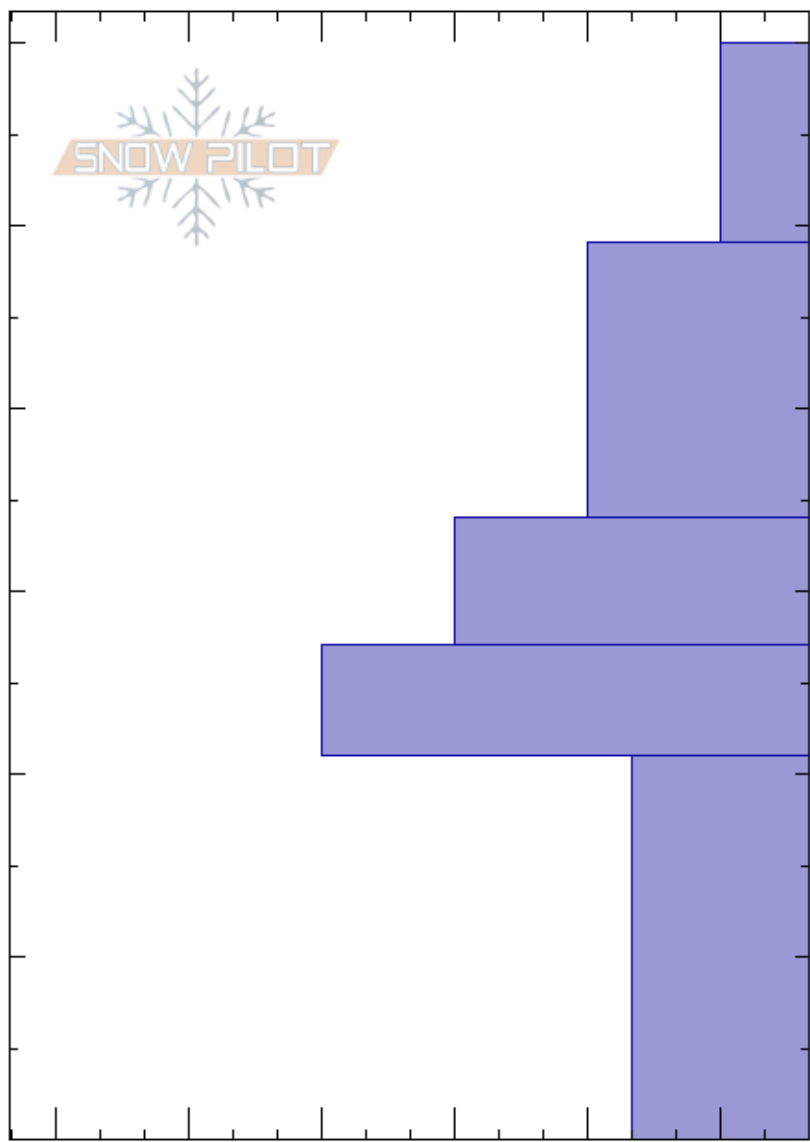

Bottom of Elevator
Sangre de Cristo Range
NM

Alex Lombardo
01/07/2024 - 11:30am
Co-ord: 36.57867N, -105.45872W

Elevation: 3450 m
Aspect: NE

Slope Angle: 20°
Wind Loading: yes

Stability:
Air Temperature:
Sky Cover: OVC
Precipitation: S1
Wind: SW Moderate

HS:60
PF:35 21-0cm: Problematic layer

Specifics: Pit dug in a Ski Area; Pit is representative of backcountry; Instability rapidly rising; Ski tracks on slope; Poor pit location

Crystal Form	Size	Moisture	ρ kg/m ³	Stability tests & Layer comments
+	0.5-1			
/	0.5-1			
⊖	1			
⊖	1			
^	2			