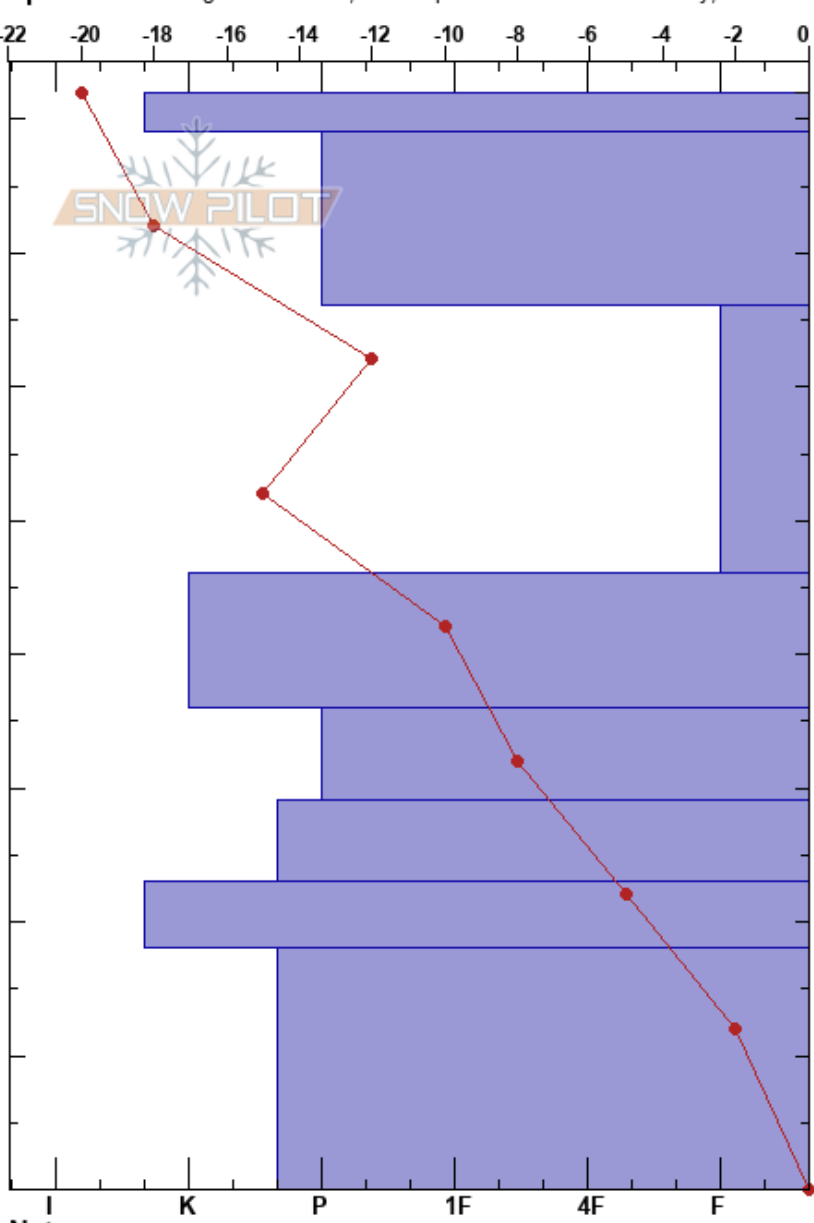

1st 2024 NE NOS
 Haukeli
 Norway
 Elevation: 1200 m
 Aspect: NE

Rachael Britten
 07/01/2024 - 13:00
 Co-ord: 59.58181N, 7.33100E
 Slope Angle: 16°
 Wind Loading: no

Stability: Very Good HS:82
 Air Temperature: -8°C PF:1
 Sky Cover: CLR
 Precipitation: NO
 Wind: Calm

Layer Notes:

Specifics: Pit dug in a Ski Area; Pit is representative of backcountry; We skied slope

Form	Crystal		Moisture	ρ kg/m ³	Stability tests & Layer comments
	Size				
●	1				
■	1-1.5				
○	0.5				
⊗	1-1.5				
■	0.5				
⊗	1				
○					
■	0.5-1				
○	1				