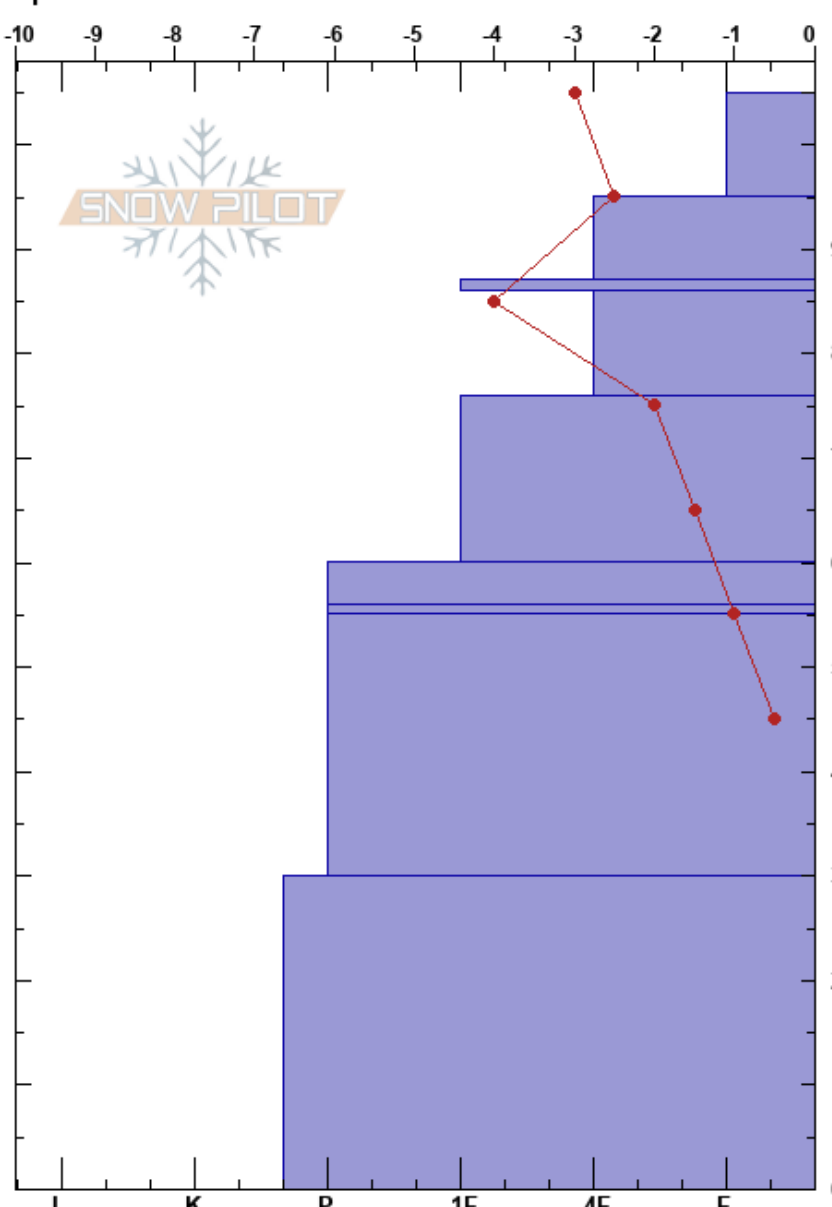

Shirabetsu 20240107
 Niseko Mountains
 Japan
 Elevation: 720 m
 Aspect: SW
 Specifics:

Kelli Burstein
 07/01/2024 - 11:30
 Co-ord:
 Slope Angle: 35°
 Wind Loading: no

Stability: **HS:105**
 Air Temperature: -3.5°C **PF:45** 87-86cm:Problematic layer
 Sky Cover: X **PS:25**
 Precipitation: S1
 Wind: SW Light Breeze

Height (cm)	Crystal		Moisture	ρ kg/m ³	Stability tests & Layer comments
	Form	Size			
105					
100	+	1			
90	/	1			
87-86	○	0.5-1			
80	●	0.5-1			
70	●	0.3-1			
60	●	0.3-1			
55	○	0.5-1.5			
40	●	0.3-1			
15	○	1-3			← CT15, Q2 @20cm
0					← ECTX