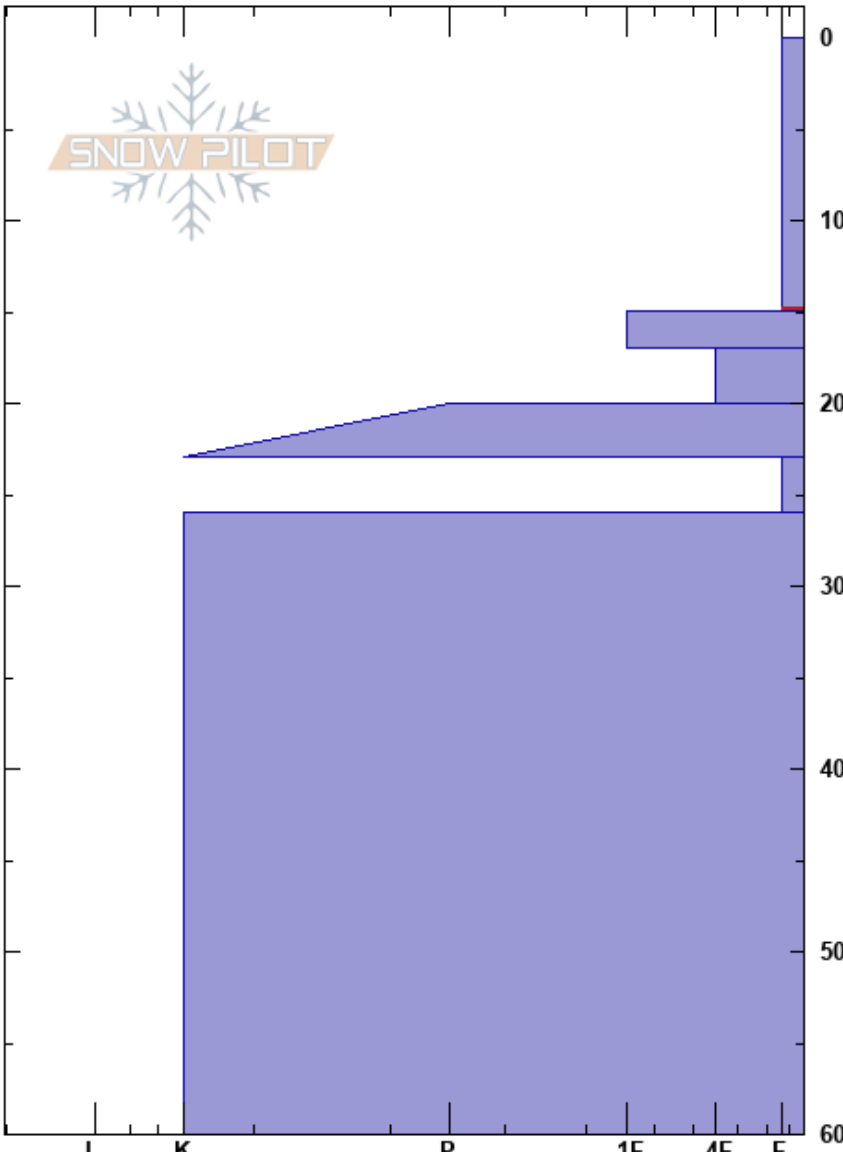

Tollgate
Blues
OR
Elevation: 5000 ft
Aspect: NE
Specifics:

Nick Burks
01/06/2024 - 11:00am
Co-ord:
Slope Angle: 10°
Wind Loading:

Stability:
Air Temperature: 27°C
Sky Cover: OVC
Precipitation: S1
Wind: Calm

HS:60
PF:30
0-15cm: Problematic layer

Layer Notes:

Crystal Form	Crystal Size	Moisture	ρ kg/m ³	Stability tests & Layer comments
↔ _r	2			
⊙⊙				← CT9, PC @15cm
•	1			← CT13, BRK @17cm
⊙⊙				
•				
⊙⊙				