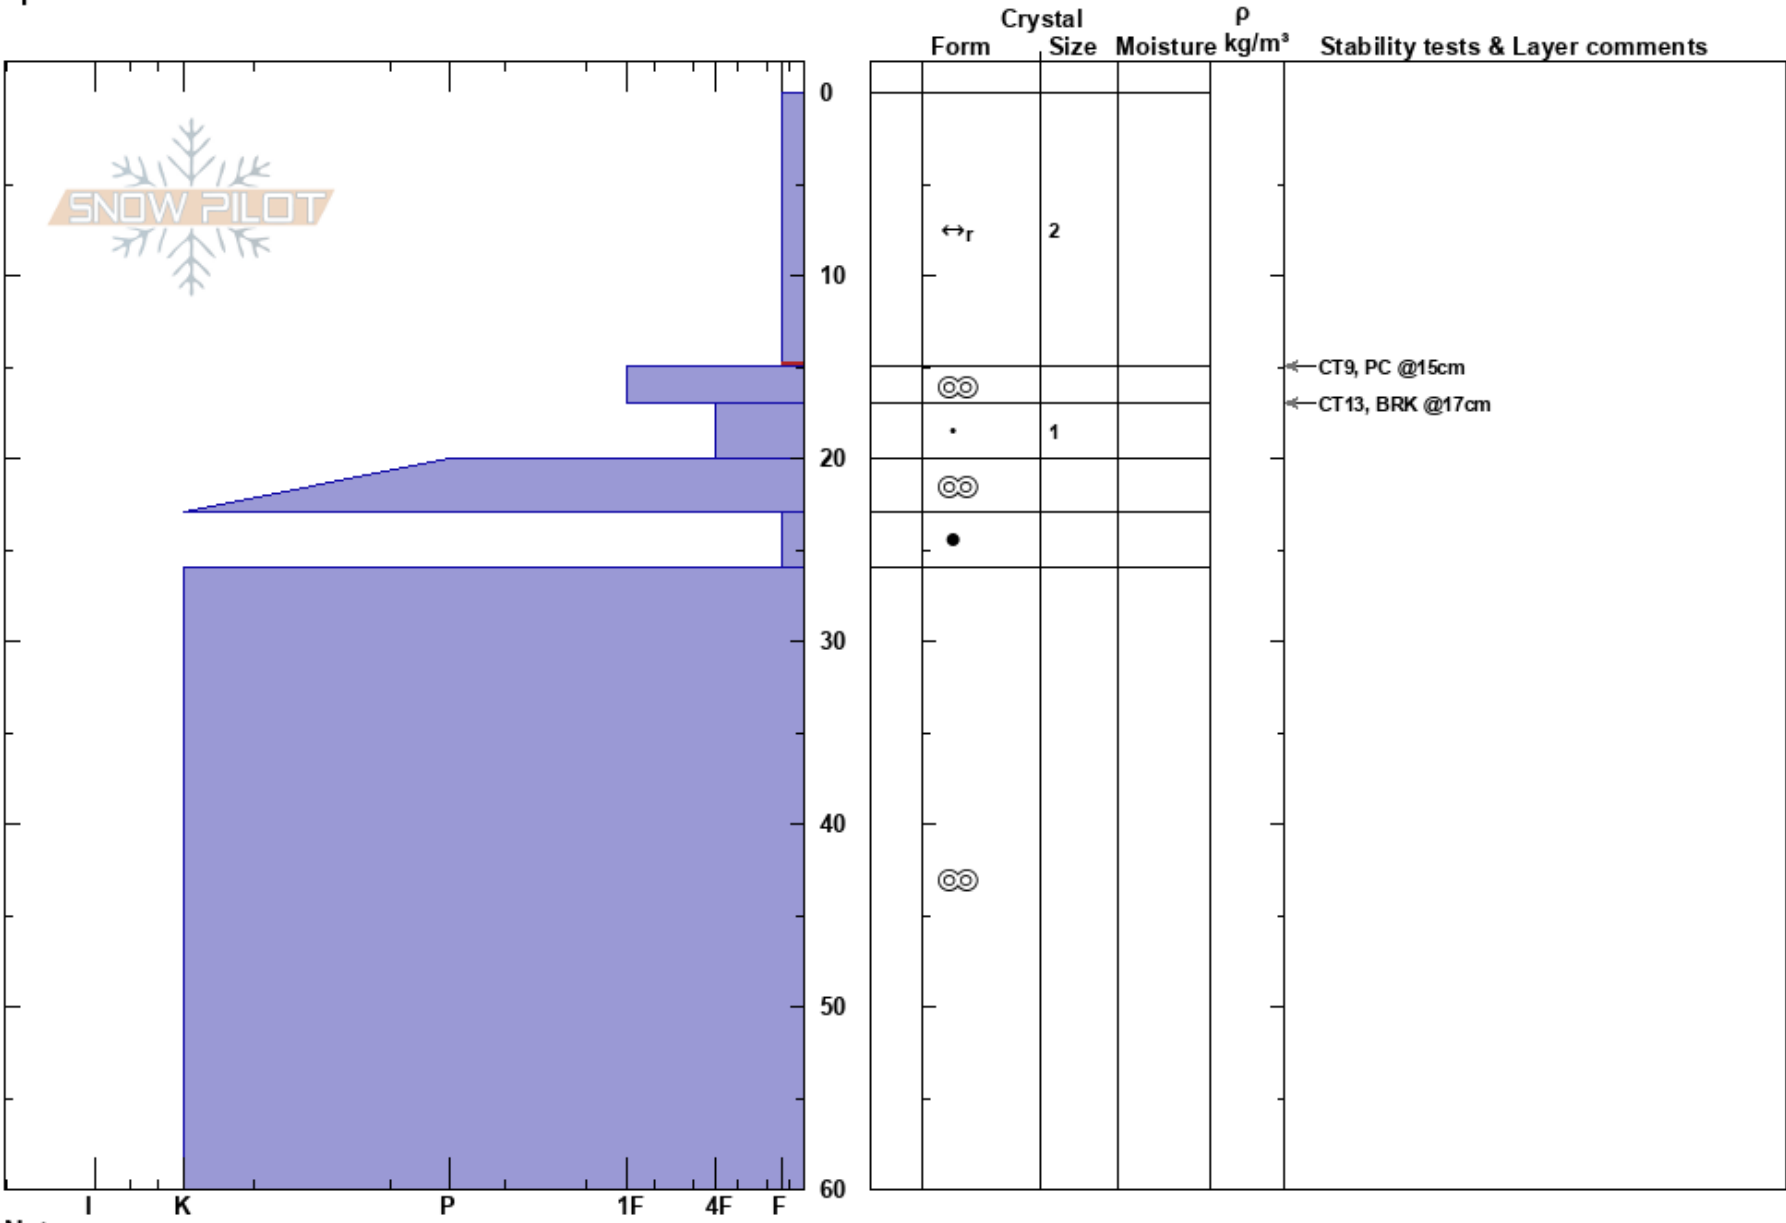

Tollgate
 Blues
 OR
 Elevation: 5000 ft
 Aspect: NE
 Specifics:

Nick Burks
 01/06/2024 - 11:00am
 Co-ord:
 Slope Angle: 10°
 Wind Loading:

Stability:
 Air Temperature: 27°C
 Sky Cover: OVC
 Precipitation: S1
 Wind: Calm

HS:60
 PF:30
 0-15cm: Problematic layer

Layer Notes:

Notes: