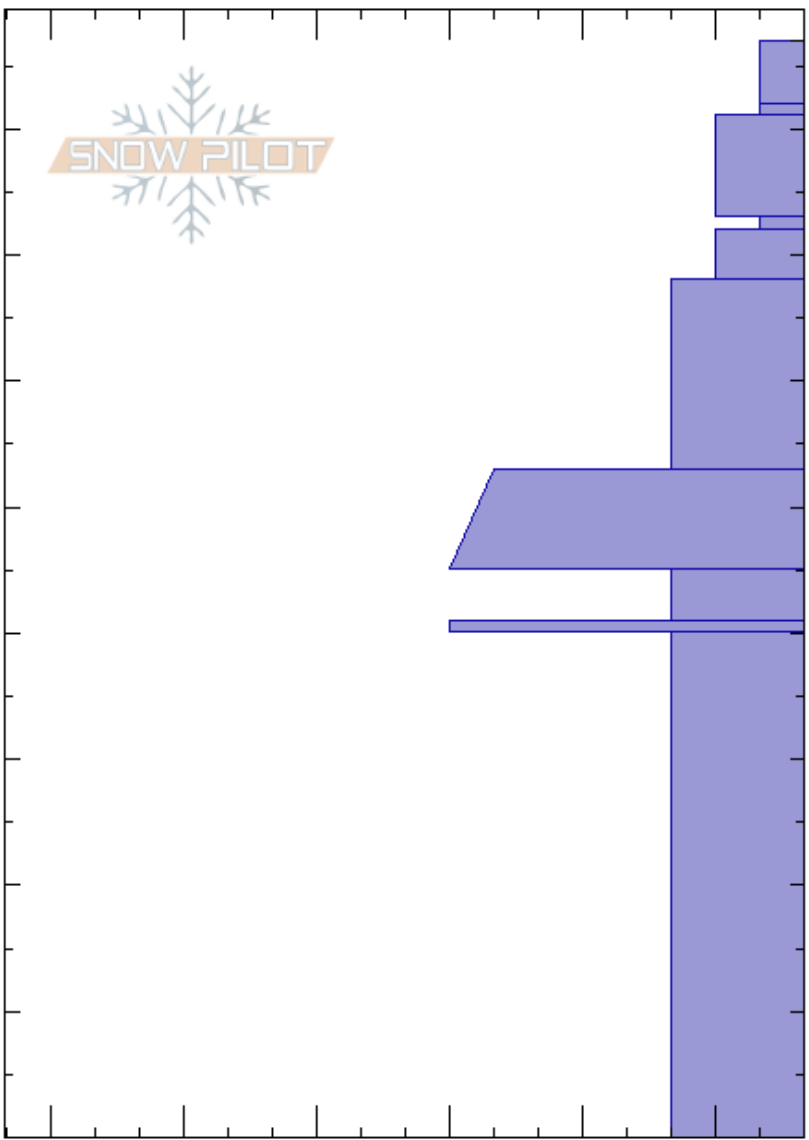

Second Yellow Mule
 Madison Range-N
 MT
 Elevation: 9450 ft
 Aspect: 8°
 Specifics: Recent avalanche activity on different slopes

Zach Peterson
 01/06/2024 - 12:00pm
 Co-ord: 45.17441N, -111.40228W
 Slope Angle: 29°
 Wind Loading: previous

Stability: Good
 Air Temperature:
 Sky Cover: BKN
 Precipitation: NO
 Wind: S Calm

HS:87
 PF:60
 82-81cm: 10-12
 73-72cm: 12-16
 45-41cm: Problematic layer

Depth (cm)	Crystal		Moisture	ρ kg/m ³	Stability tests & Layer comments
	Form	Size			
87	+				
80	V	10			82-81cm: 10-12
	□	1			
70	V	15			73-72cm: 12-16
	□	1			
60	□	2			
50	□	2			
45	□ (∧)	2-4(4)			← ECTN24 @45cm
40	⊙				
20	∧	4-6			