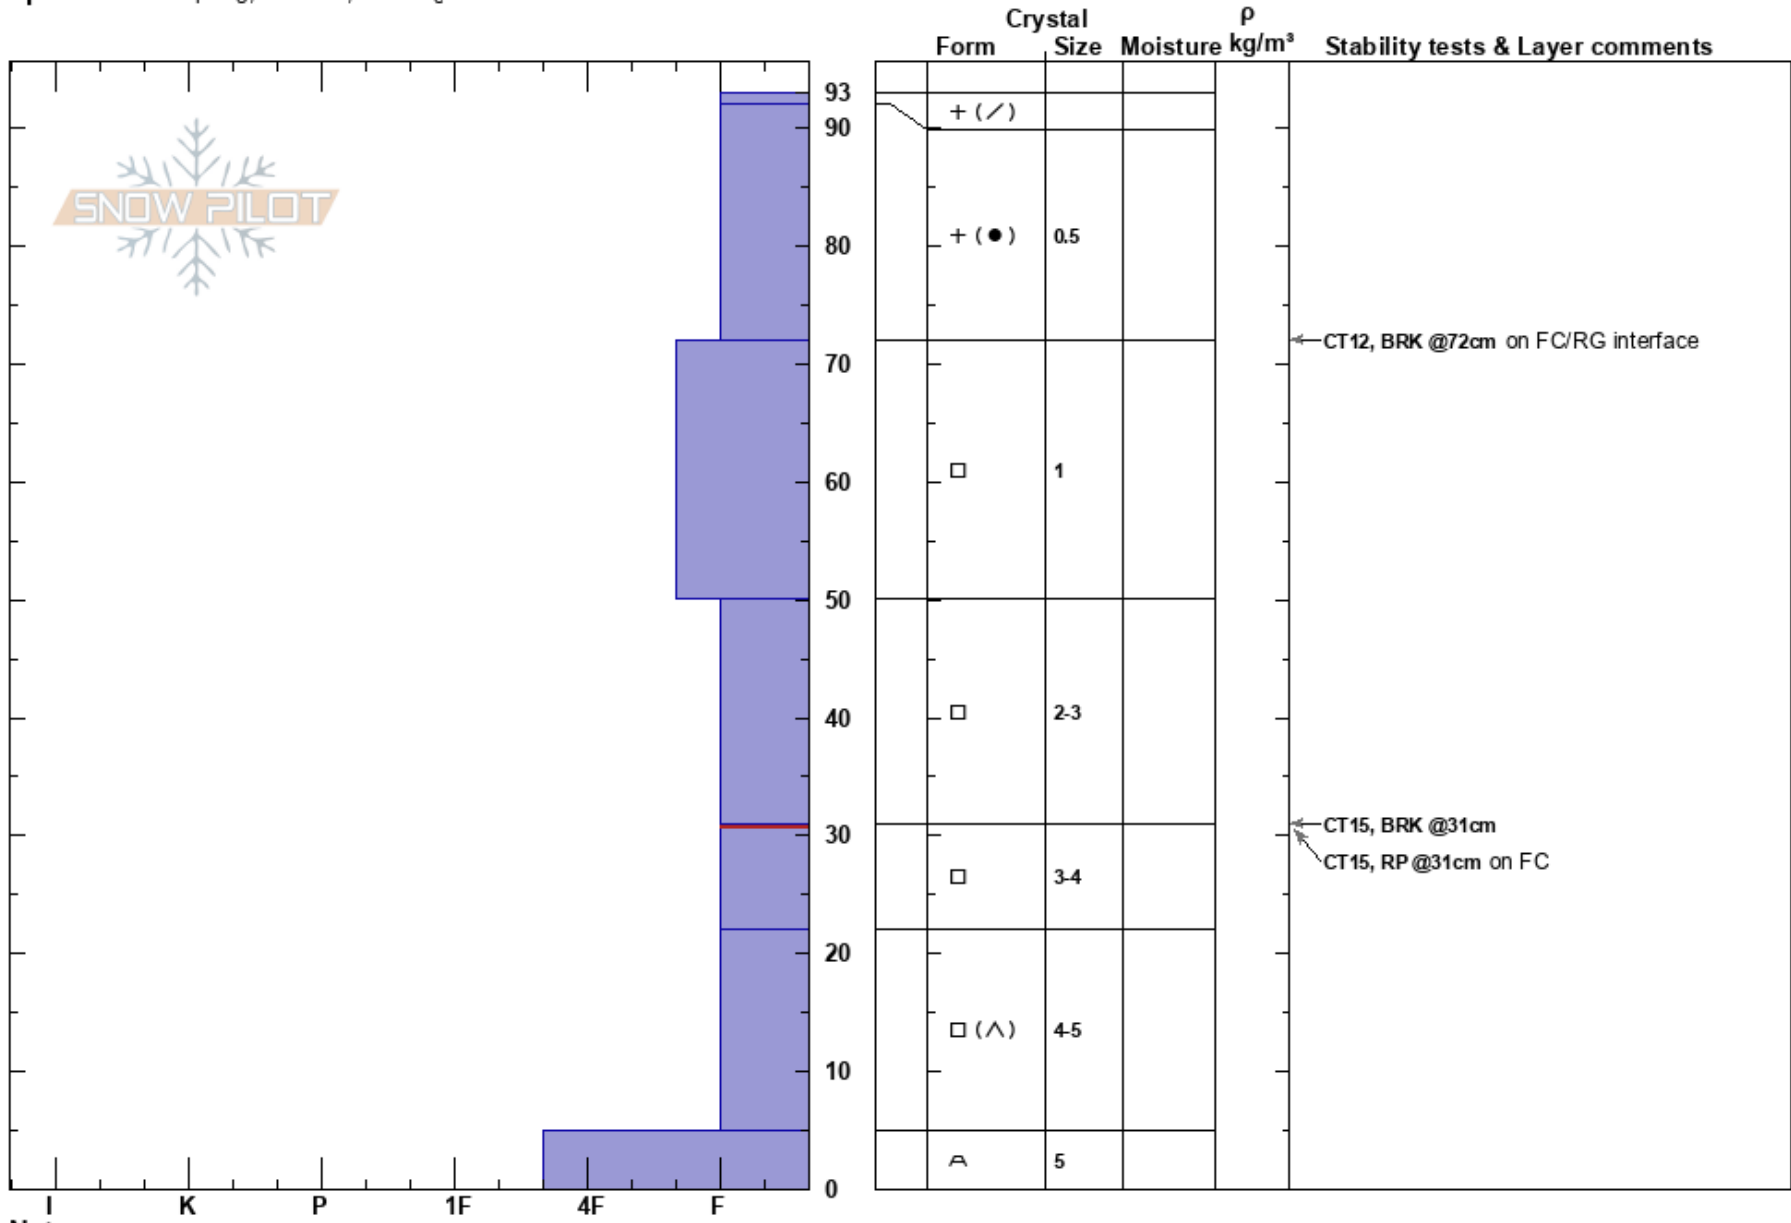

Hot Rocks, McFarlands
 Elk Mountains
 CO
Elevation: 3245 m
Aspect: NE
Specifics: Collapsing, localized; Cracking

Steve Schreiber
 01/22/2018 - 10:25am
Co-ord: 39.13942N, -106.80771W
Slope Angle: 22°
Wind Loading: previous

Stability: Fair **HS:**93 **Layer Notes:**
Air Temperature: -8°C **PS:** 40 31-22cm: Problematic layer
Sky Cover: CLR
Precipitation: NO
Wind: Calm

Notes: 20180120 storm over 36 hours left variable depths of HST. Some cross loading noted under surface layers on Happy Face. Minor collapsing and cracking observed.
 Observers: Steve Schreiber, Doc Schultze.