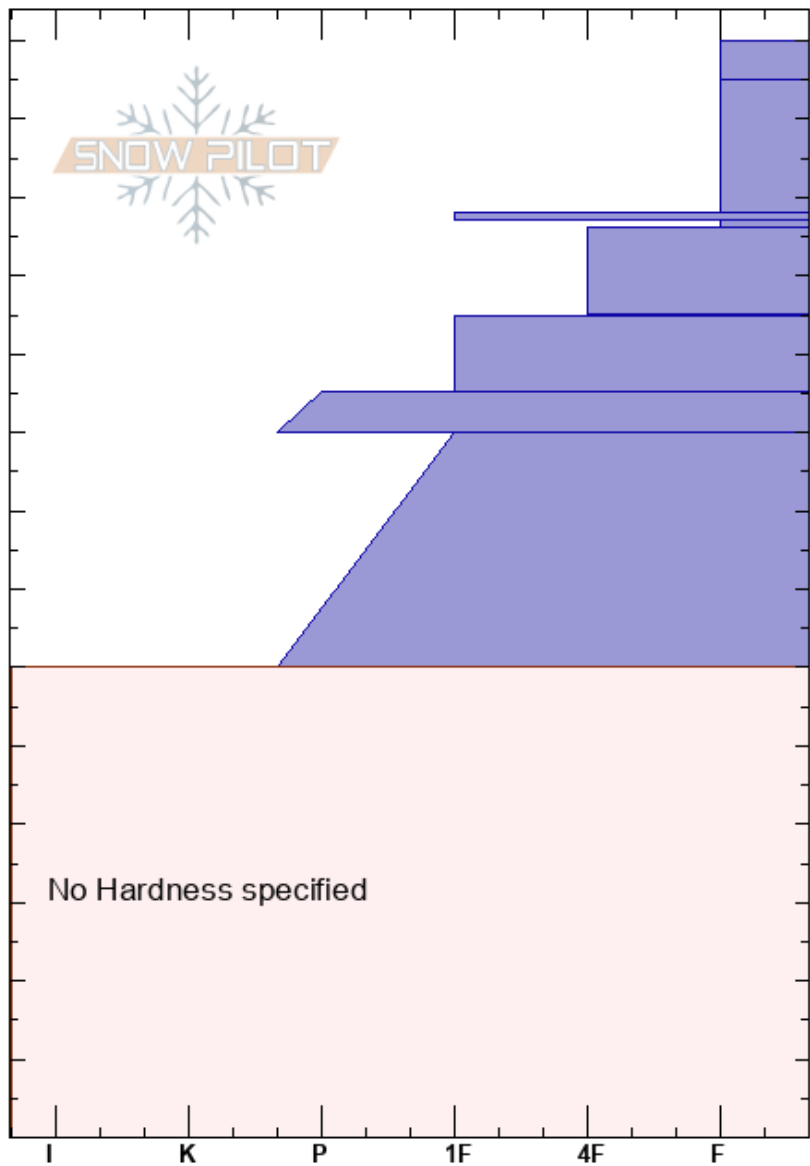

Lolo Pass  
 Bitterroot  
 MT  
 Elevation: 6100 ft  
 Aspect: 85°  
 Specifics: Ski tracks on slope; We skied slope

Timothy Laroche  
 01/22/2018 - 11:00am  
 Co-ord: 46.57892N, -112.87354W  
 Slope Angle: 35°  
 Wind Loading: yes

Stability: Very Good HS:140  
 Air Temperature: 0.8°C PS: 20 117-116cm:Problematic layer  
 Sky Cover: BKN  
 Precipitation: S-1  
 Wind: SW Light Breeze

Depth (cm)	Crystal		Moisture	$\rho$ kg/m <sup>3</sup>	Stability tests & Layer comments
	Form	Size			
135	*				← CT4, Q2 @135cm
117	/				← CT14, Q2 @117cm ← ECTN20 @117cm
117	⊙				
117	⊠				
117	•				
117	△				
100	.				
95	⊙				← CT20, Q3 @95cm ← ECTN25 @95cm
95					
75	.				
60					
0-60					No Hardness specified