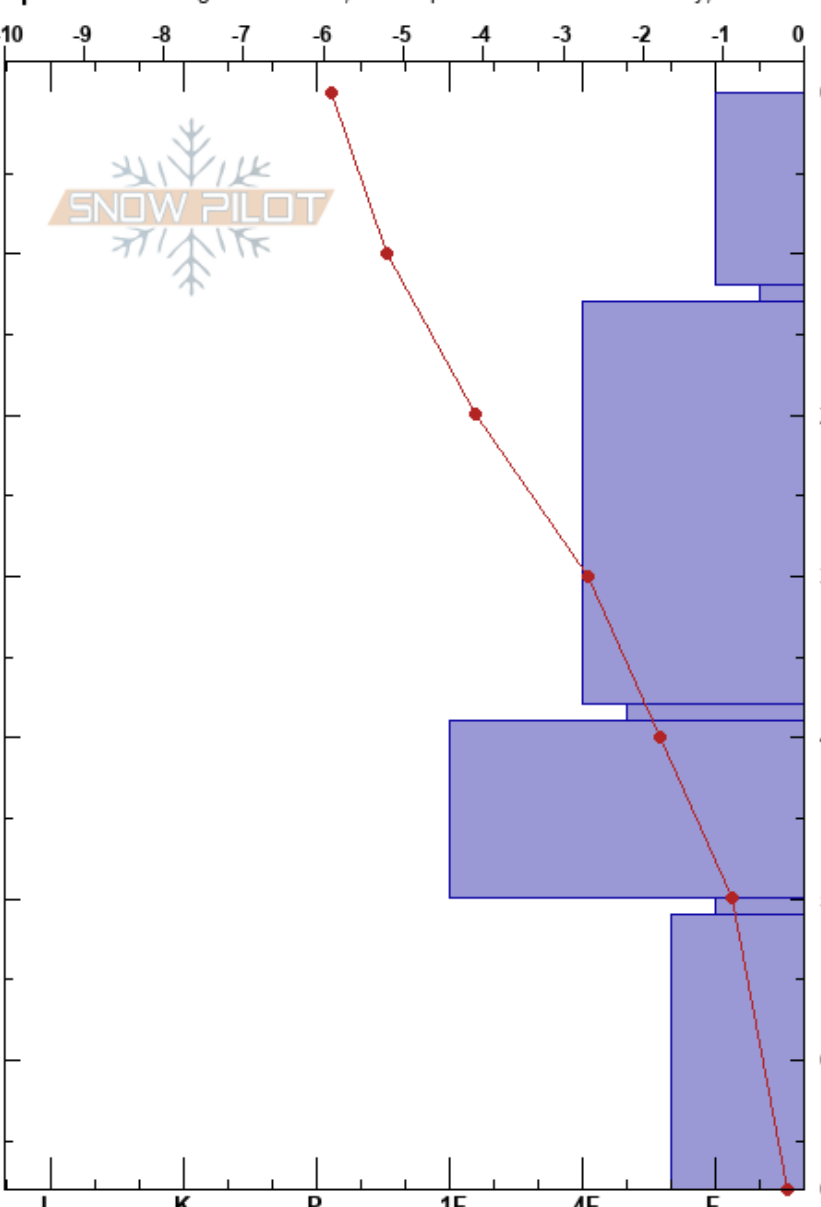

Mt. Rose-Wildcard
 Carson Range
 NV
 Elevation: 9085 ft
 Aspect: 300°

Evan Leonard
 01/05/2024 - 3:00pm
 Co-ord:
 Slope Angle: 15°
 Wind Loading:

Stability:
 Air Temperature: -3°C
 Sky Cover: CLR
 Precipitation: NO
 Wind: NE Light Breeze

HS:68
 PF:35
 12-13cm: Problematic layer

Specifics: Pit dug in a Ski Area; Pit is representative of backcountry; We skied slope

Crystal Form	Crystal Size	Moisture	ρ kg/m ³	Stability tests & Layer comments
☐	1-3			
☐	1-3			ECTN11 @12cm CT12 @12cm
☐	1-3			
☐	1-3			ECTN20 @38cm CT19 @38cm
●	2-3.5			
☐	2-4			ECTN27 @52cm CT24 @52cm
☐	2-4			