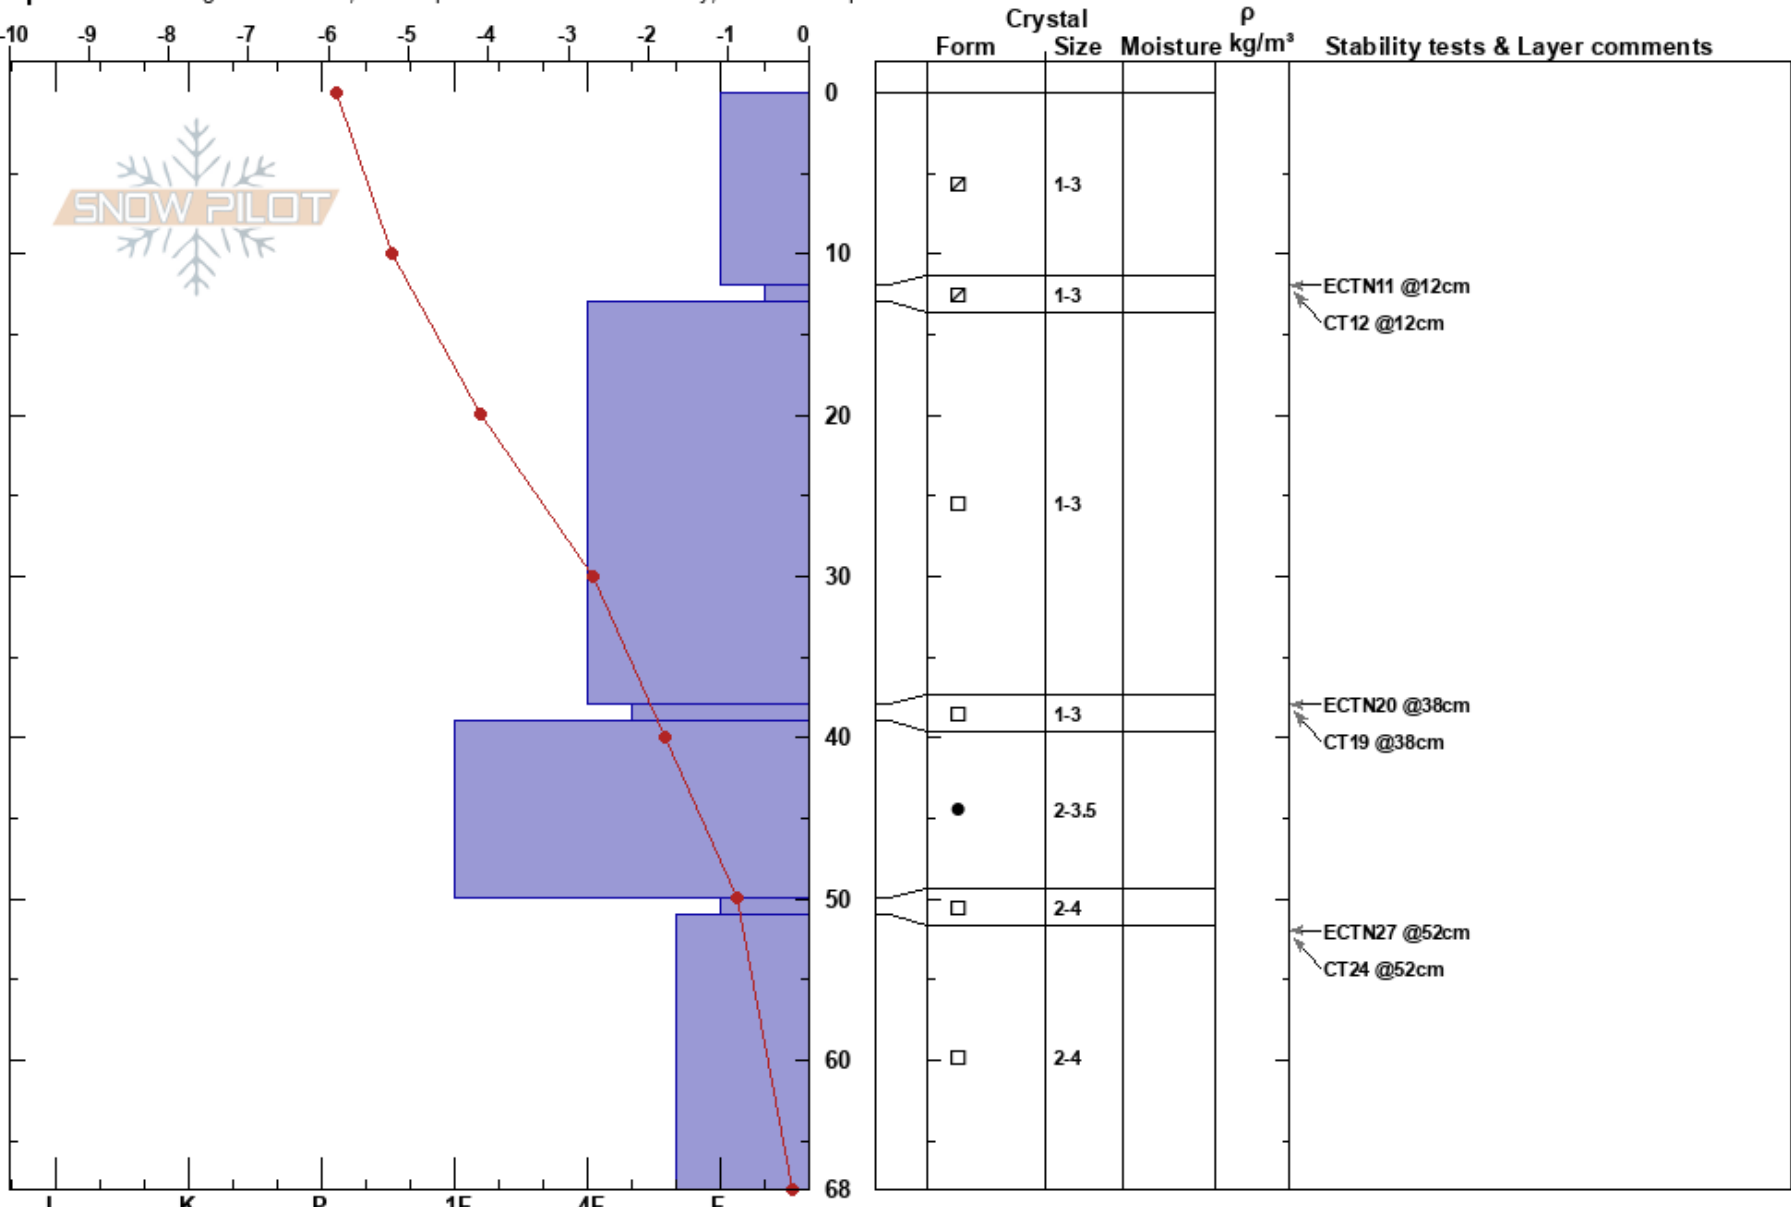

Mt. Rose-Wildcard
 Carson Range
 NV
 Elevation: 9085 ft
 Aspect: 300°

Evan Leonard
 01/05/2024 - 3:00pm
 Co-ord:
 Slope Angle: 15°
 Wind Loading:

Stability:
 Air Temperature: -3°C
 Sky Cover: CLR
 Precipitation: NO
 Wind: NE Light Breeze

HS:68
 PF:35
 12-13cm: Problematic layer

Specifics: Pit dug in a Ski Area; Pit is representative of backcountry; We skied slope

Notes: