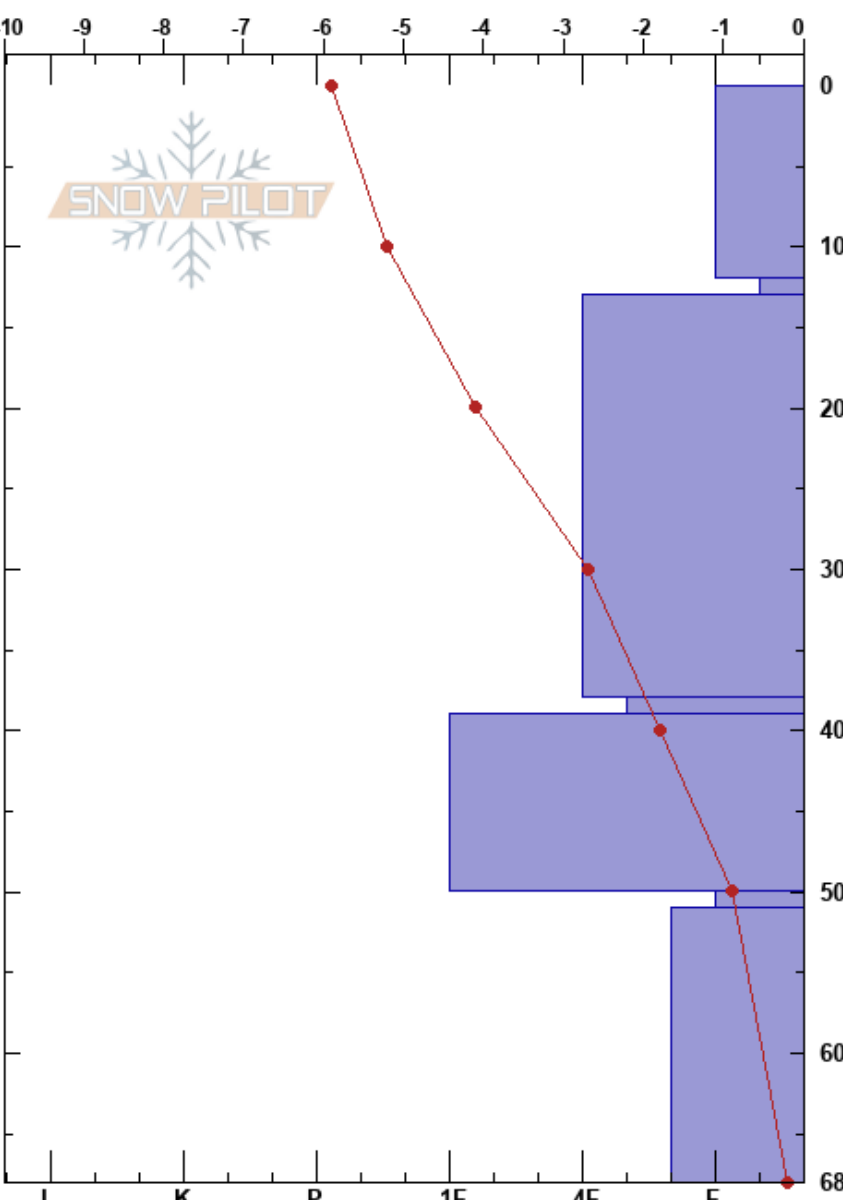

Mt. Rose-Wildcard
 Carson Range
 NV
 Elevation: 9085 ft
 Aspect: 300°

Evan Leonard
 01/05/2024 - 3:00pm
 Co-ord:
 Slope Angle: 15°
 Wind Loading:

Stability:
 Air Temperature: -3°C
 Sky Cover: CLR
 Precipitation: NO
 Wind: NE Light Breeze

HS:68
 PF:35
 12-13cm: Problematic layer

Specifics: Pit dug in a Ski Area; Pit is representative of backcountry; We skied slope

Crystal Form	Crystal Size	Moisture	ρ kg/m ³	Stability tests & Layer comments
☐	1-3			
☐	1-3			ECTN11 @12cm CT12 @12cm
☐	1-3			
☐	1-3			ECTN20 @38cm CT19 @38cm
●	2-3.5			
☐	2-4			ECTN27 @52cm CT24 @52cm
☐	2-4			