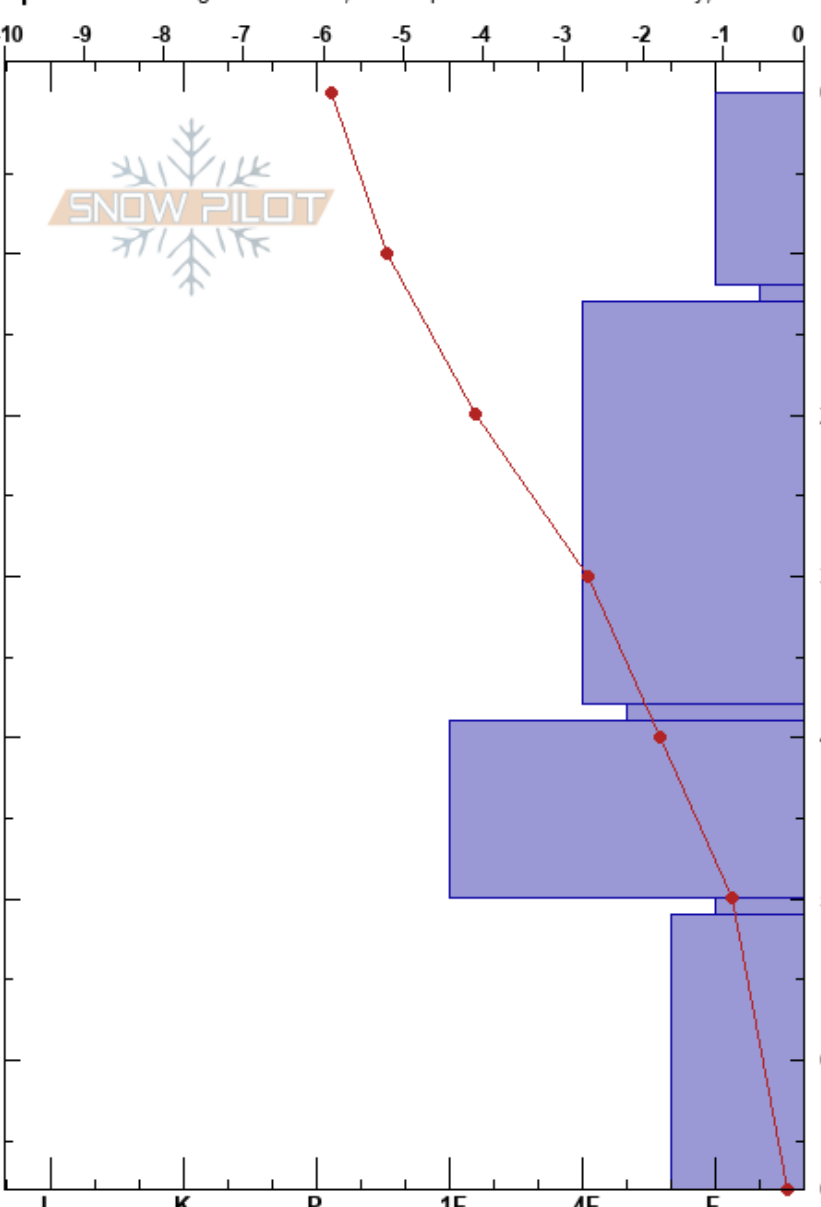

Mt. Rose-Wildcard
 Carson Range
 NV
 Elevation: 9085 ft
 Aspect: 300°

Evan Leonard
 01/05/2024 - 3:00pm
 Co-ord:
 Slope Angle: 15°
 Wind Loading:

Stability:
 Air Temperature: -3°C
 Sky Cover: CLR
 Precipitation: NO
 Wind: NE Light Breeze

HS:68
 PF:35
 12-13cm: Problematic layer

Specifics: Pit dug in a Ski Area; Pit is representative of backcountry; We skied slope

Crystal Form	Crystal Size	Moisture	ρ kg/m ³	Stability tests & Layer comments
☐	1-3			
☐	1-3			← ECTN11 @12cm ← CT12 @12cm
☐	1-3			
☐	1-3			← ECTN20 @38cm ← CT19 @38cm
●	2-3.5			
☐	2-4			← ECTN27 @52cm ← CT24 @52cm
☐	2-4			