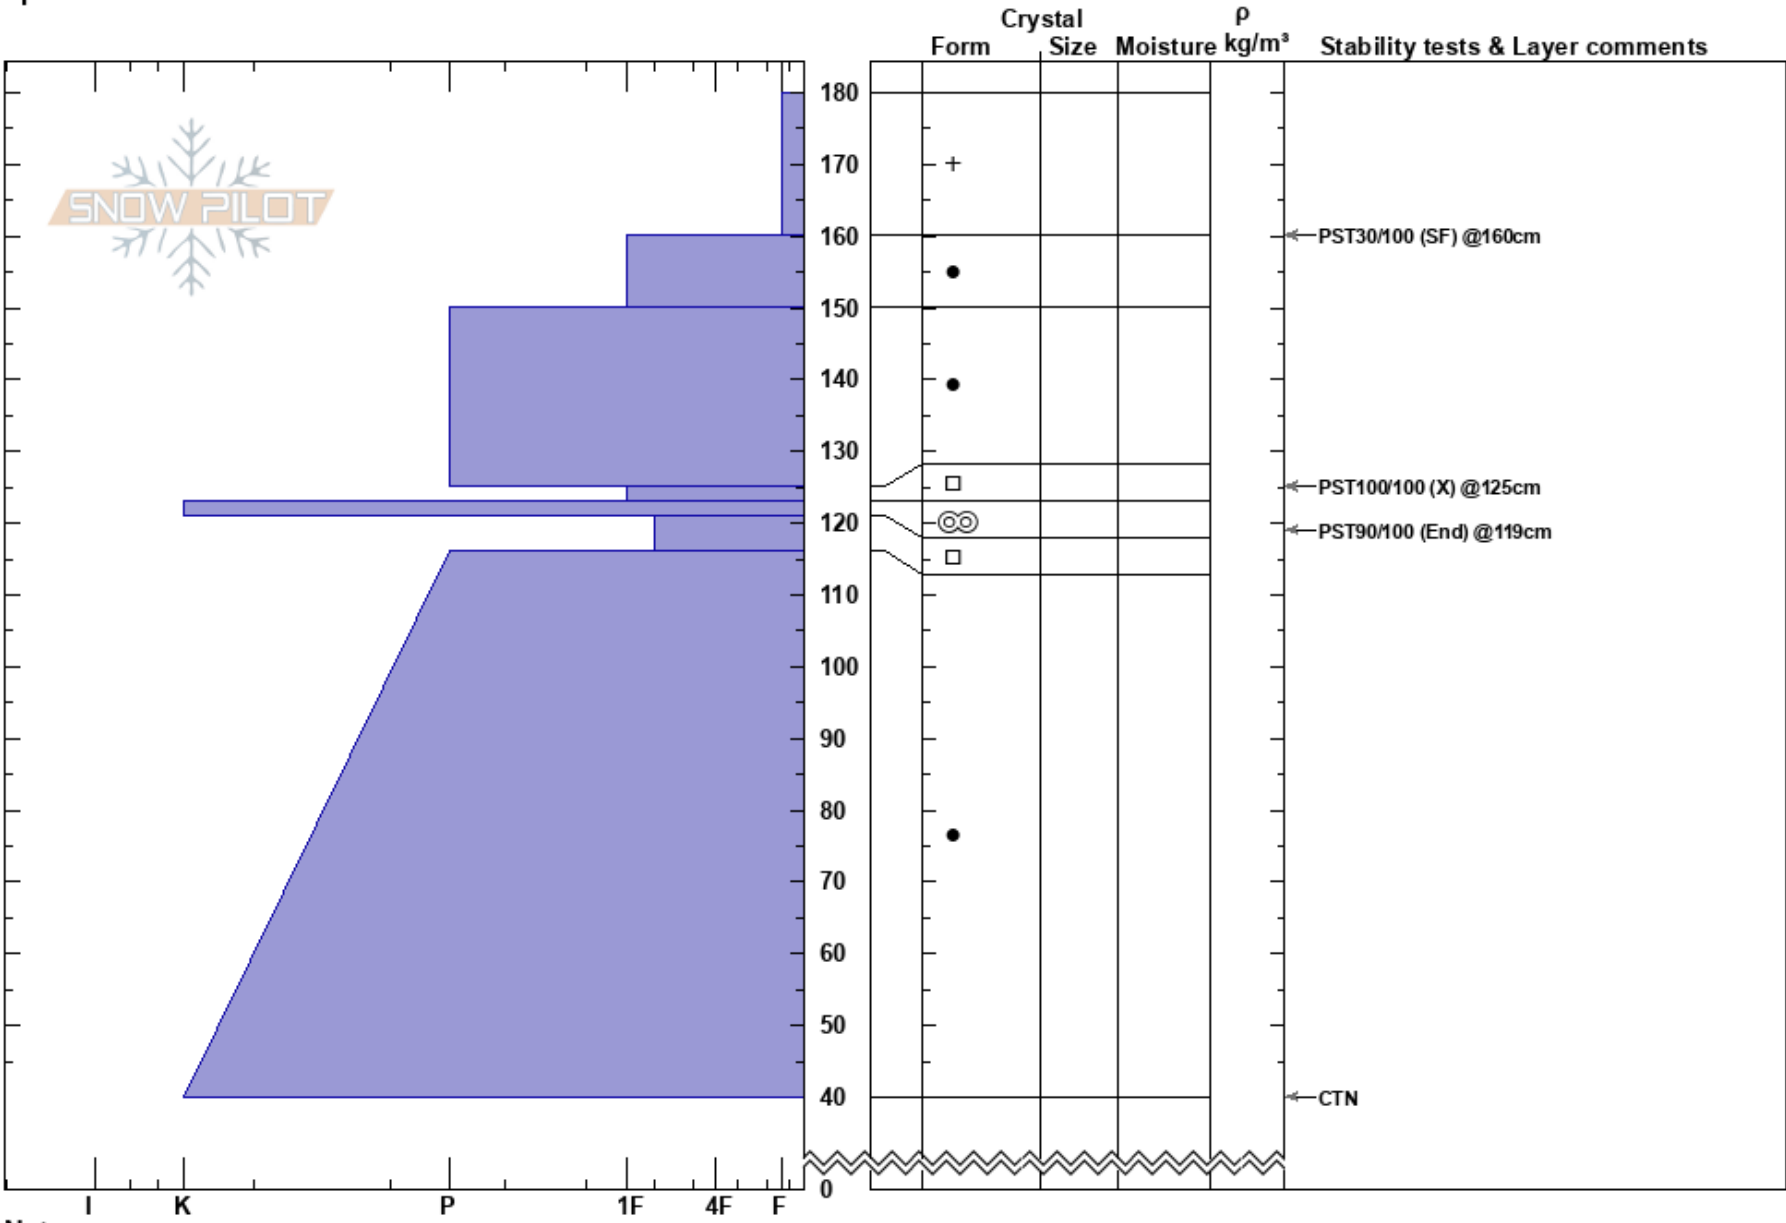

Crater Lakes  
 Front Range  
 CO  
 Elevation: 10800 ft  
 Aspect: N  
 Specifics:

Ian Fowler  
 01/05/2024 - 12:00pm  
 Co-ord: 13S 442205W 4416673N  
 Slope Angle: 35°  
 Wind Loading:

Stability:  
 Air Temperature:  
 Sky Cover:  
 Precipitation:  
 Wind:

HS:180  
 123-121cm:Problematic layer

Notes: