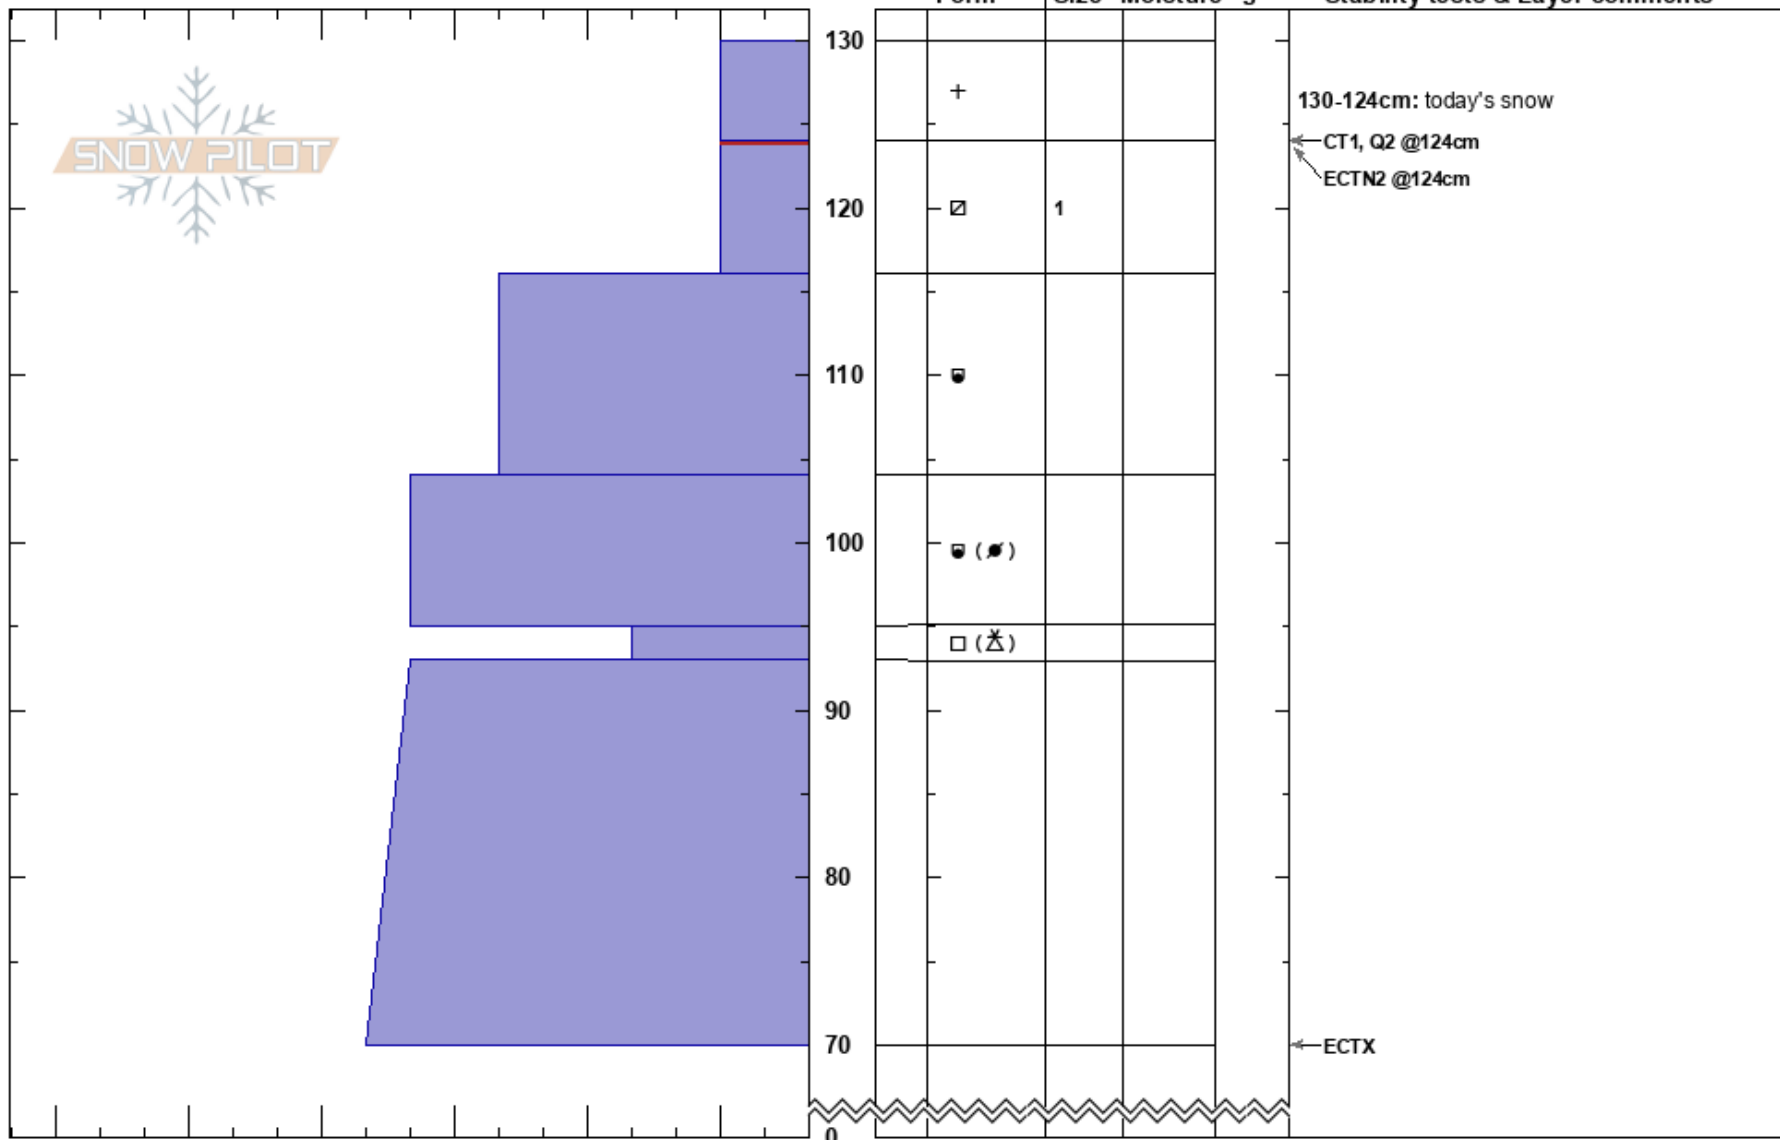

TG, East Beginner Bowl toby weed  
 Bear River Range 01/05/2024 - 1:30pm  
 UT Co-ord: 41.88421N, -111.64270W  
 Elevation: 8900 ft Slope Angle: 18°  
 Aspect: N Wind Loading: yes  
 Specifics: Ski tracks on slope; We skied slope; Snowmobile tracks on slope

Stability: HS:130  
 Air Temperature: PF:20 130-124cm: today's snow  
 Sky Cover: OVC PS: 15 124-116cm: Problematic layer  
 Precipitation: S2  
 Wind: W Moderate

Notes: