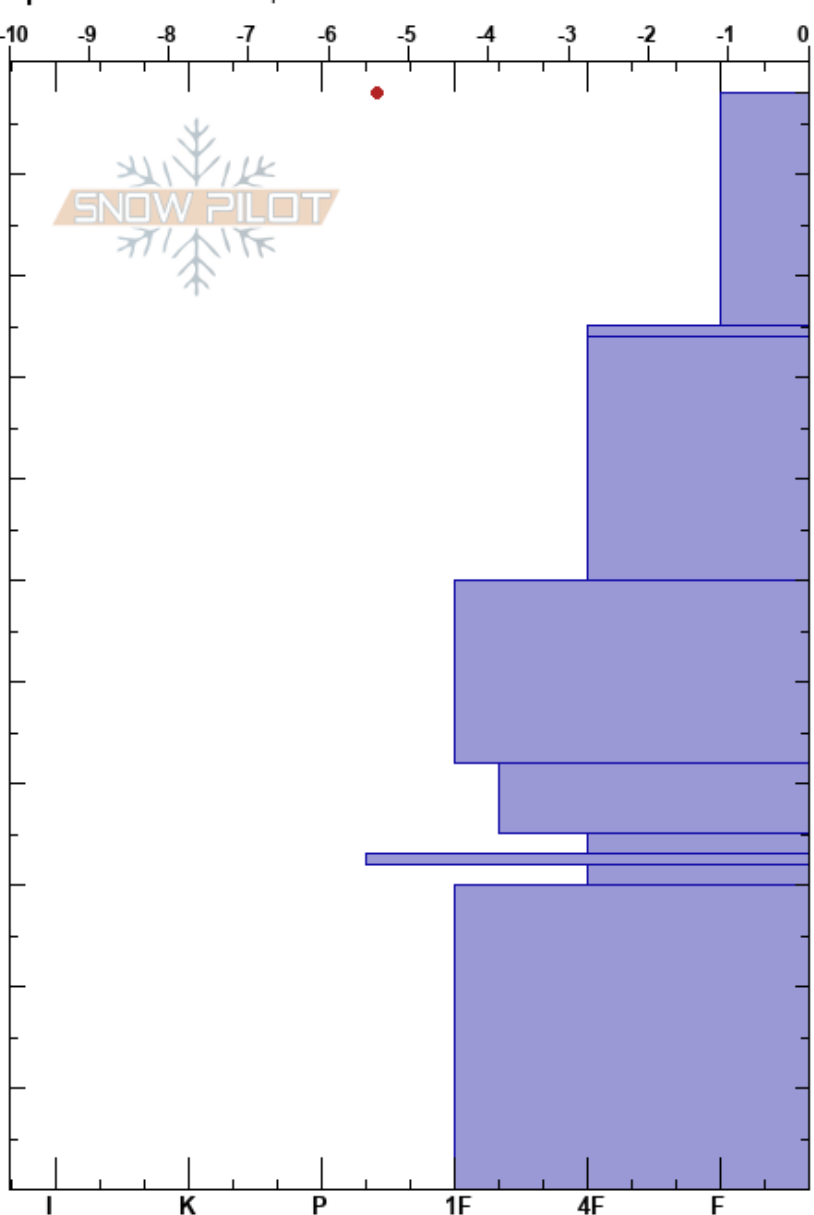

Summit Shoulder
 Kenai Mountains
 AK
 Elevation: 2200 ft
 Aspect: E
 Specifics: We skied slope

Cole Greene
 01/05/2024 - 11:50am
 Co-ord: 60.63811N, -149.52075W
 Slope Angle: 24°
 Wind Loading: no

Stability: Fair
 Air Temperature: -1.3°C
 Sky Cover: SCT
 Wind: N Light Breeze
 HS:108
 PF:30
 PS:20
 85-84cm: Problematic layer

Height (cm)	Crystal		Moisture	ρ kg/m ³	Stability tests & Layer comments
	Form	Size			
108	/				
100	/				
85	∇	2-4			← ECTP22 @85cm
70	•				
60					
50	•				
40	•				
35	□	2			
32	⊙				
30	□	1			
20					
10					
0					