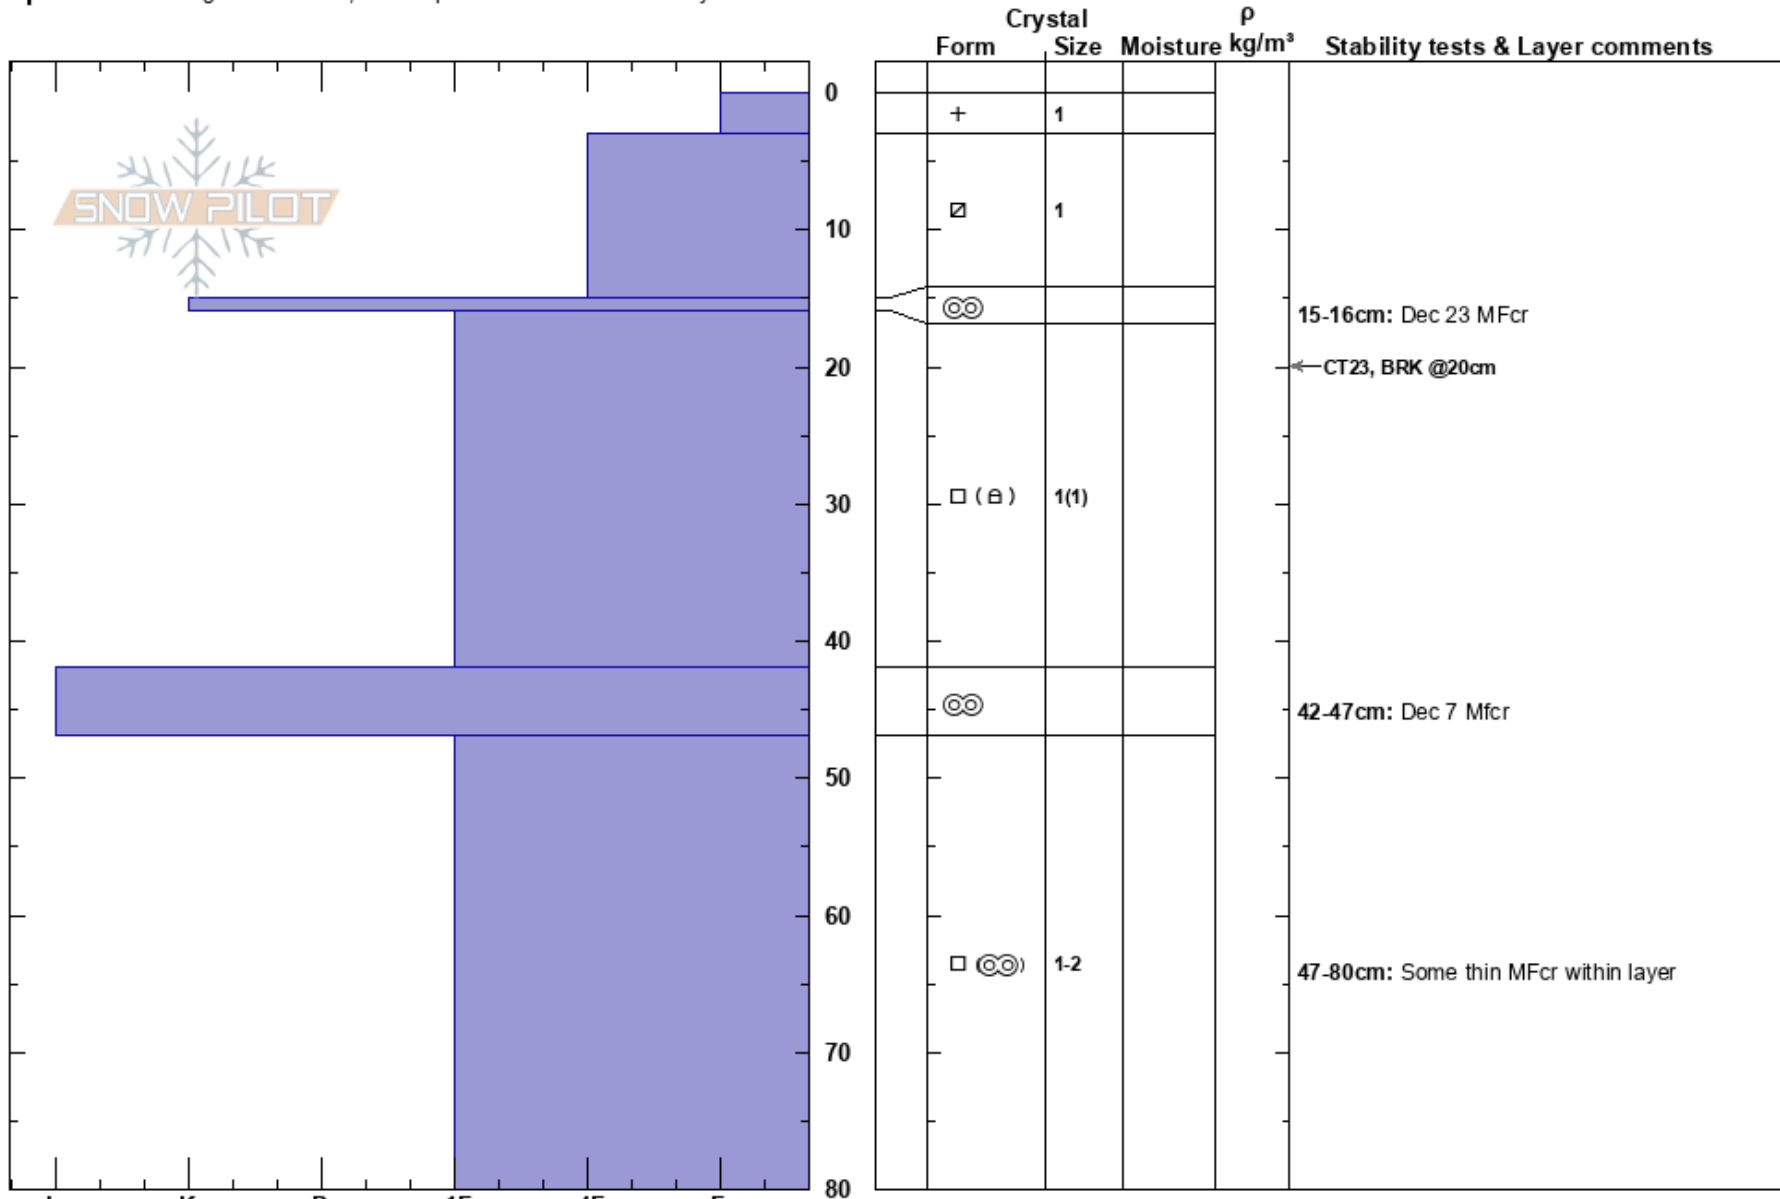

Drifter 1  
 Canadian Rockies  
 AB  
 Elevation: 1940 m  
 Aspect: E  
 Specifics: Pit dug in a Ski Area; Pit is representative of backcountry

Amanda Goodhue  
 05/01/2024 - 14:00  
 Co-ord: 49.31040N, -114.43061W  
 Slope Angle: 34°  
 Wind Loading:

Stability:  
 Air Temperature: -7°C  
 Sky Cover: SCT  
 Precipitation: NO  
 Wind: W Light Breeze

HS:80  
 PF:50  
 Layer Notes:  
 15-16cm: Dec 23 MFcr  
 42-47cm: Dec 7 Mfcr  
 47-80cm: Some thin MFcr within layer

Notes: Profile dug top of Drifter 1 SZ. Thickness of Dec 7 MFcr variable across profile (5-15 cm thick).