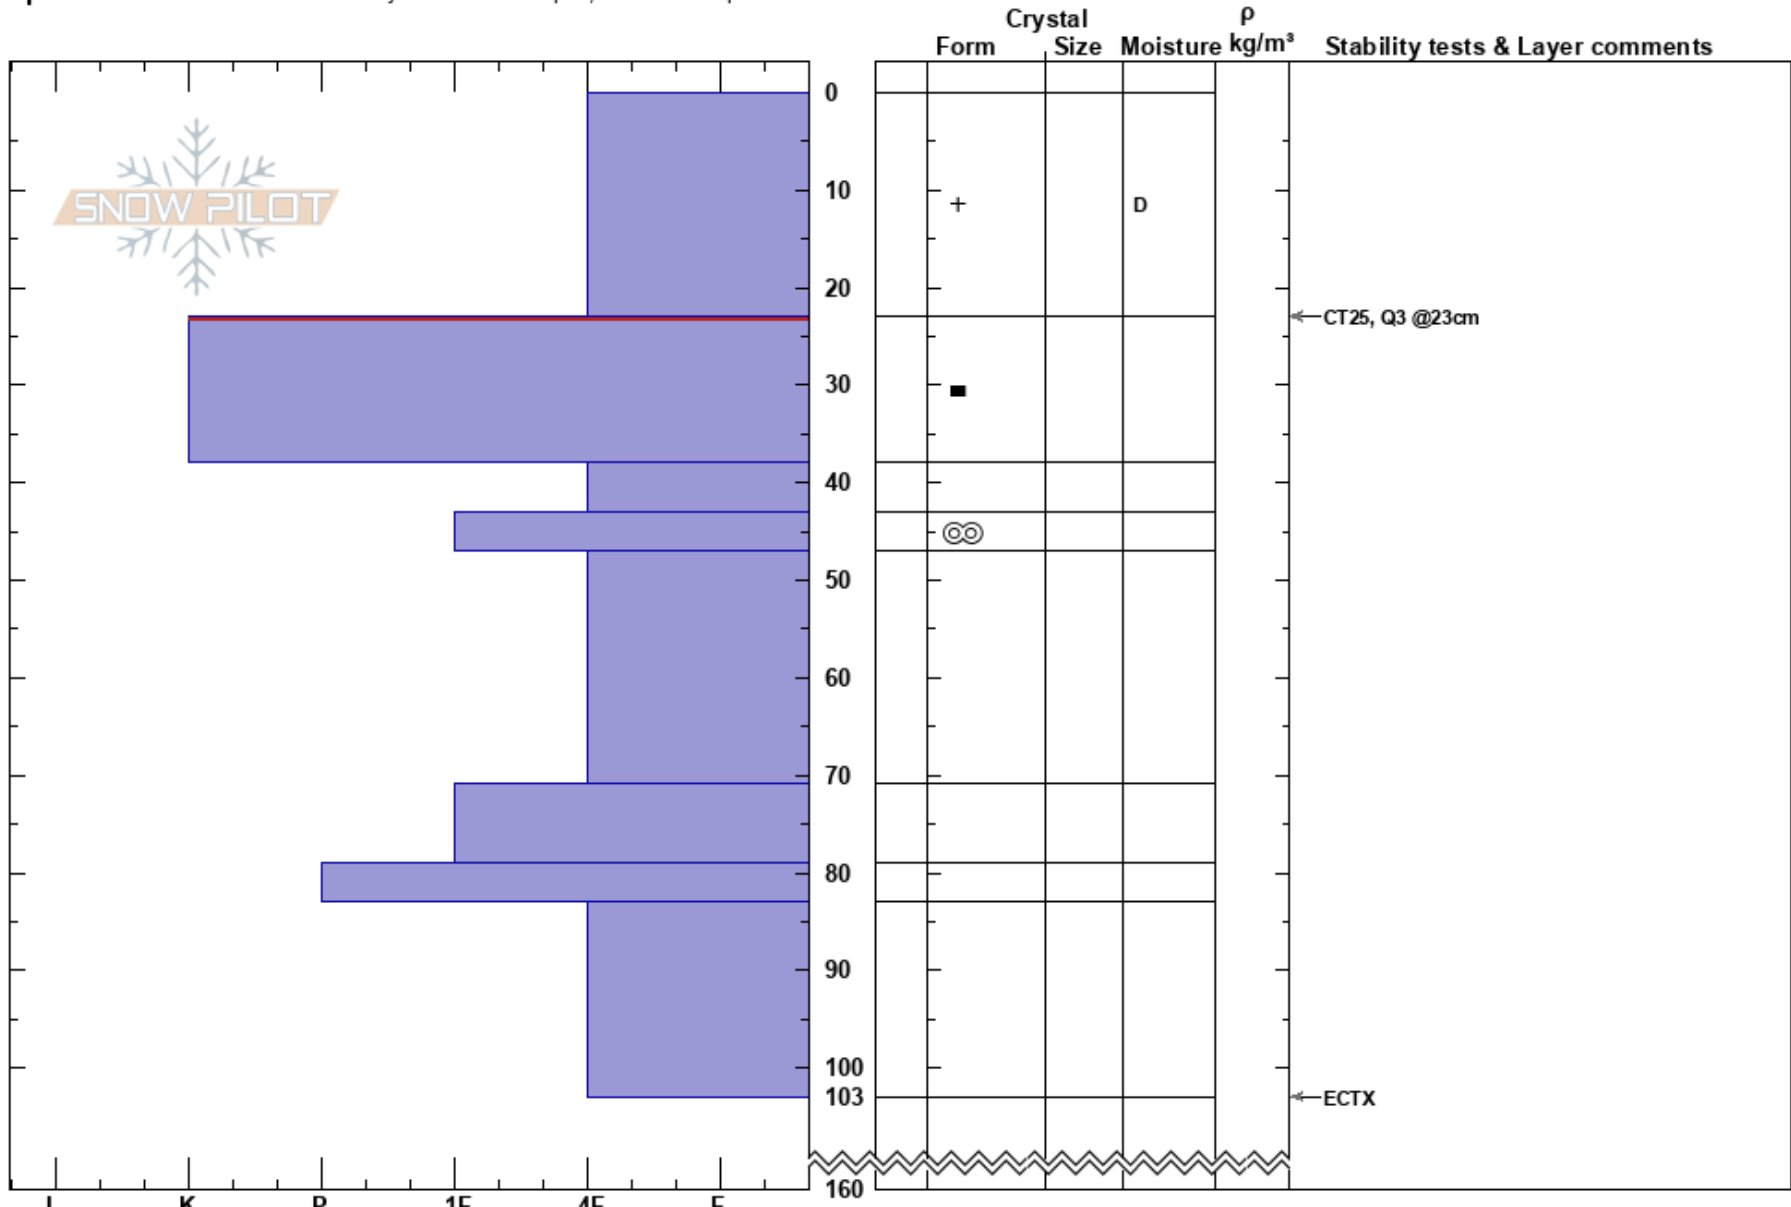

Glidden Pass
 Bitterroot
 ID
 Elevation: 5987 ft
 Aspect: SE
 Specifics: Recent avalanche activity on different slopes; We skied slope

Mike Brede
 01/20/2018 - 11:30am
 Co-ord: 47.53330N, -115.70835W
 Slope Angle: 30°
 Wind Loading: no

Stability: Good
 Air Temperature: -2°C
 Sky Cover: OVC
 Precipitation: S-1
 Wind: SE Light Breeze

HS:160
 Layer Notes:
 23-38cm: Problematic layer

Notes: Visible crown on N facing slope East of Glidden Pass (47.5350, -115.7263)