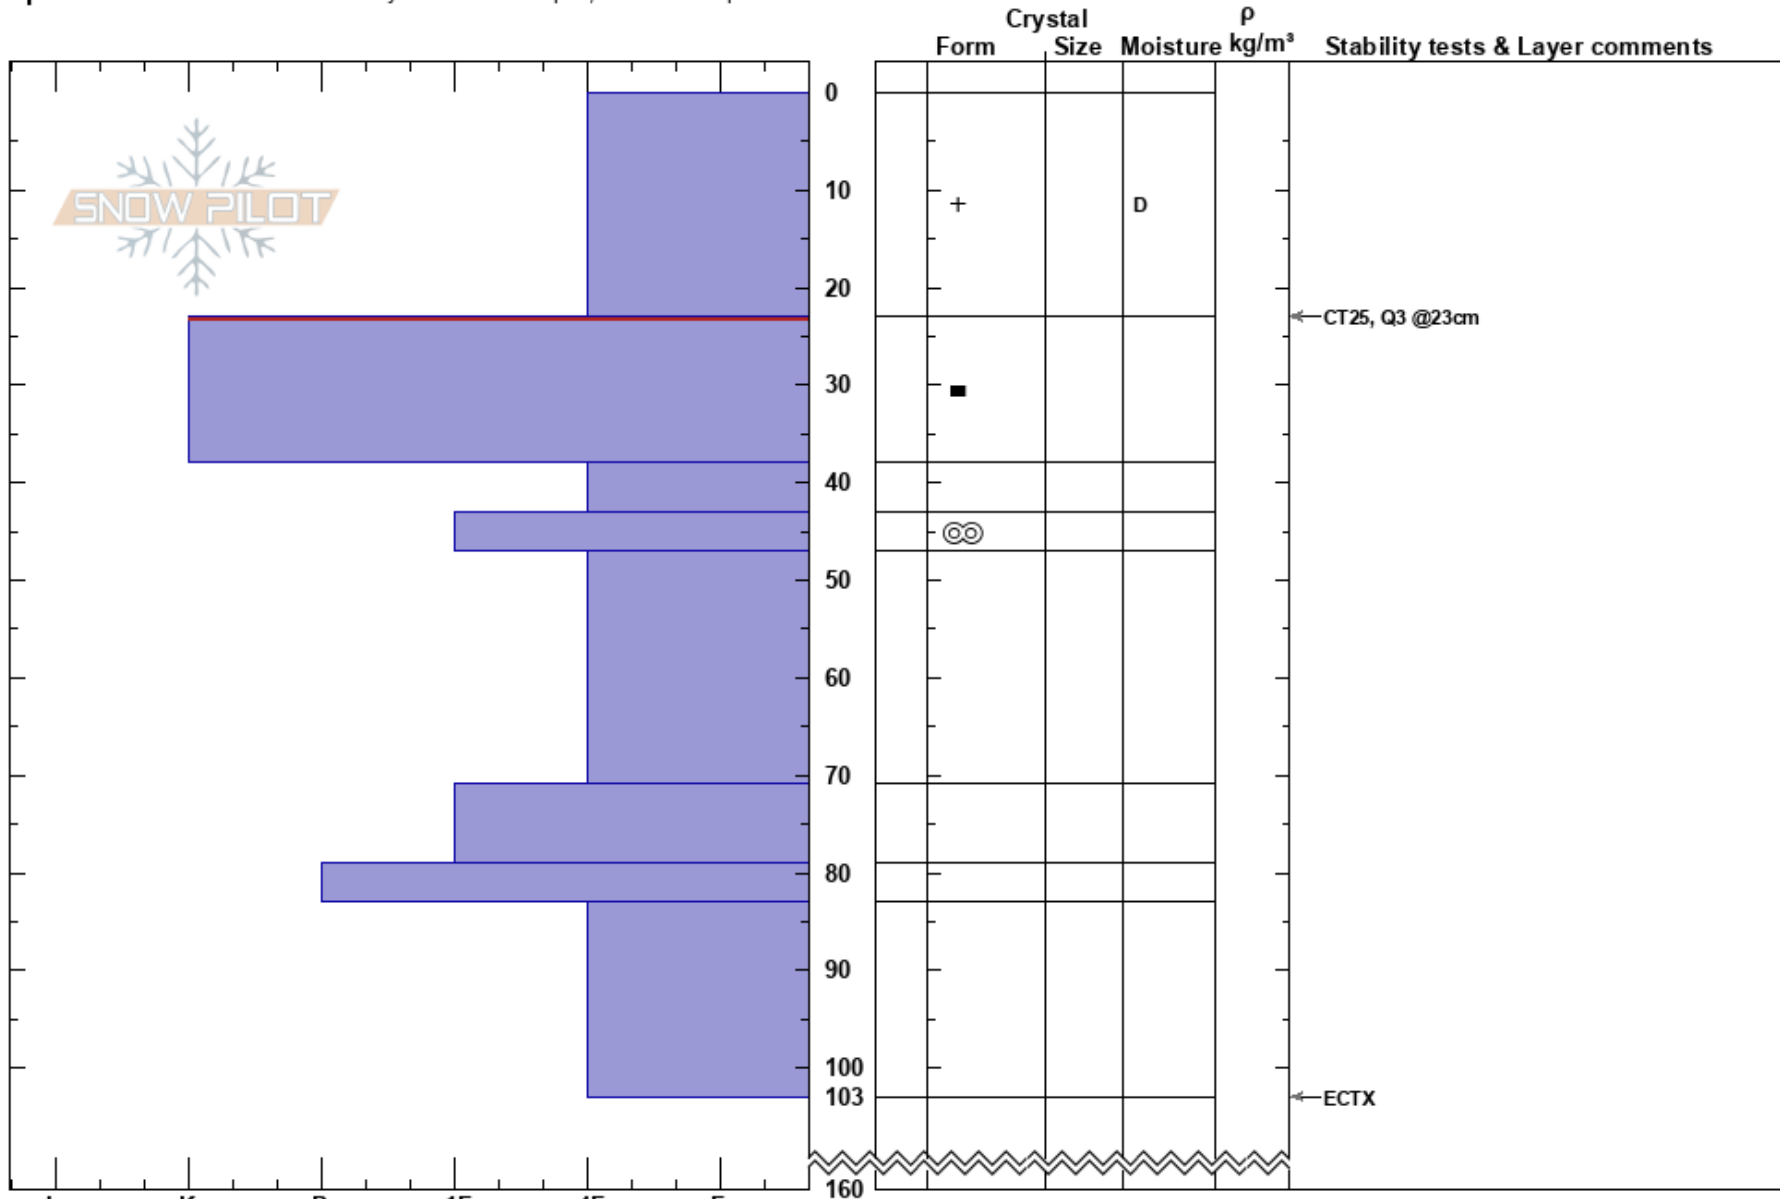

Glidden Pass
 Bitterroot
 ID
 Elevation: 5987 ft
 Aspect: SE
 Specifics: Recent avalanche activity on different slopes; We skied slope

Mike Brede
 01/20/2018 - 11:30am
 Co-ord: 47.53330N, -115.70835W
 Slope Angle: 30°
 Wind Loading: no

Stability: Good
 Air Temperature: -2°C
 Sky Cover: OVC
 Precipitation: S-1
 Wind: SE Light Breeze

HS:160
 Layer Notes:
 23-38cm: Problematic layer

Notes: Visible crown on N facing slope East of Glidden Pass (47.5350, -115.7263)