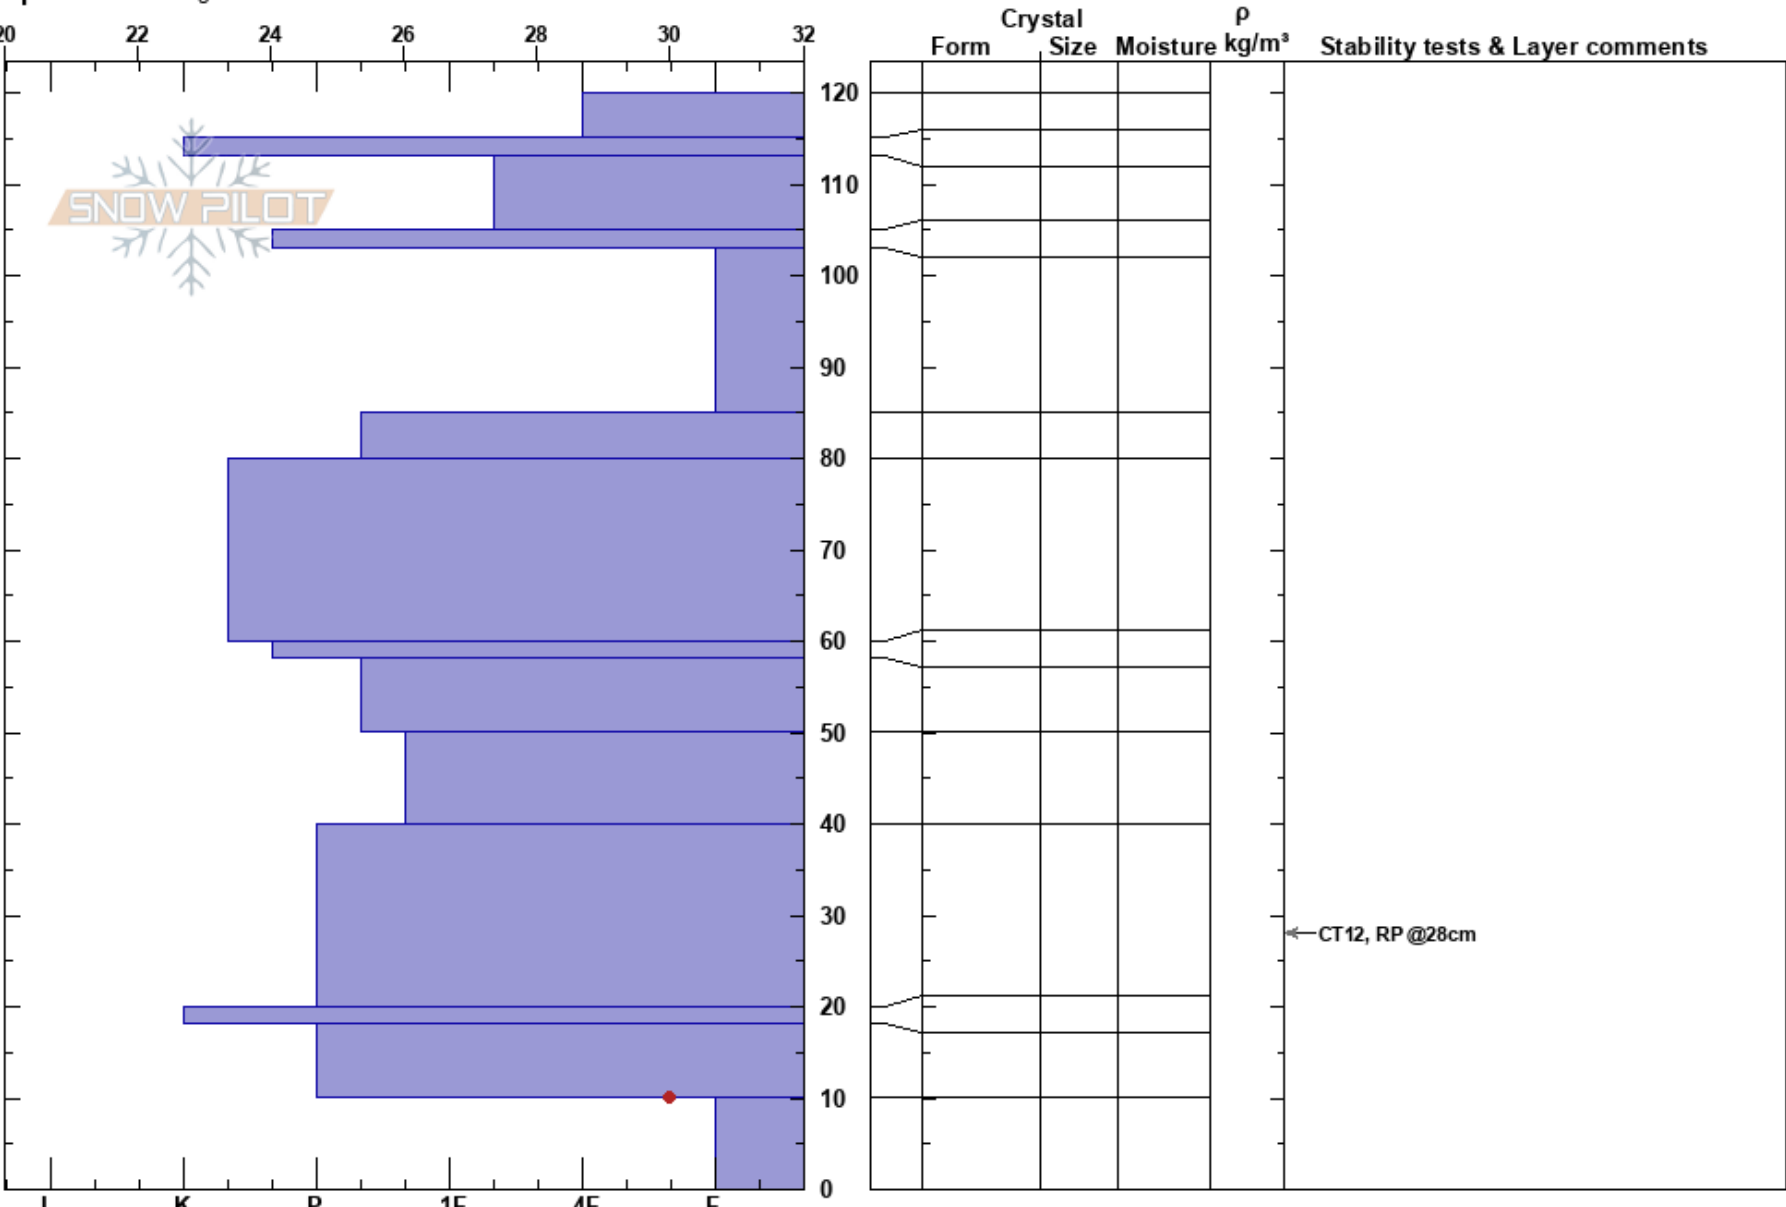

Mat Clune Snow Profile
 Mt Bachelor Area
 OR
 Elevation: 7716 ft
 Aspect: N
 Specifics: Pit dug in a Ski Area

Mt. Bachelor Patrol
 01/05/2024 - 2:30pm
 Co-ord: 43.98718N, -121.68088W
 Slope Angle: 30°
 Wind Loading: yes

Stability: **HS:120**
 Air Temperature: 30°F
 Sky Cover: FEW
 Precipitation: NO
 Wind: Calm
 PF: 15
 PS: 5
 18-10cm: Problematic layer

Notes:

← CT12, RP@28cm