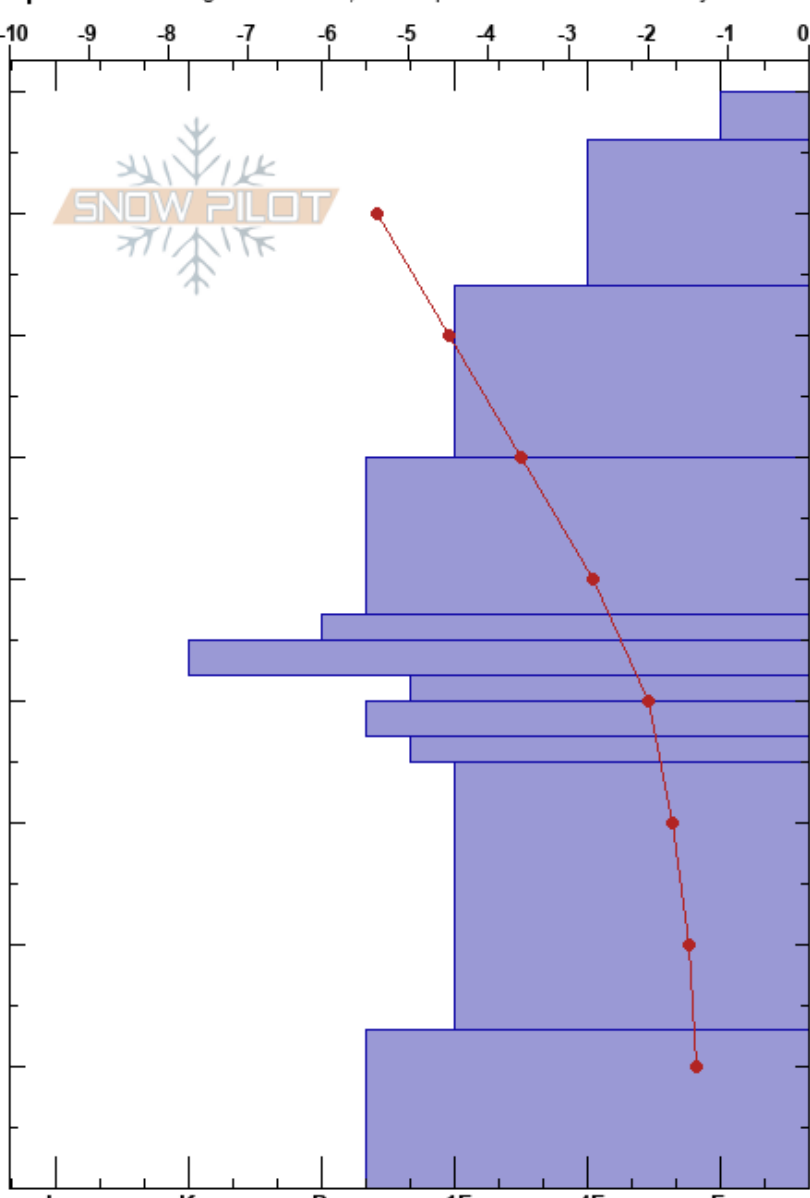

CMSP - Livestock
 Central Cascades, West
 WA

Paxton Brewer
 01/05/2024 - 10:40am
 Co-ord: 46.91708N, -121.50070W
 Slope Angle: 27°
 Wind Loading:

Stability: HS:90
 Air Temperature: -6°C PF:55 35-13cm:Problematic layer
 Sky Cover: SCT
 Precipitation: NO
 Wind: W Light Breeze

Elevation: 2005 m
 Aspect: 0°
 Specifics: Pit dug in a Ski Area; Pit is representative of backcountry

Height (cm)	Crystal		Moisture	ρ kg/m ³	Stability tests & Layer comments
	Form	Size			
90	/	2-2			
80	/	2-2			←CTV, Q3 @81cm CT1(BRK)@81cm
70	•	2			
60	•				
50	•				
45	○	1			
42	⊙⊙	1-2			
40	○				
38	○	1-2			
35	•	1			
30					
20	⊖	1			←CT19, Q1 @23cm CT19(SP)@20cm
10	•	2-3			
0					