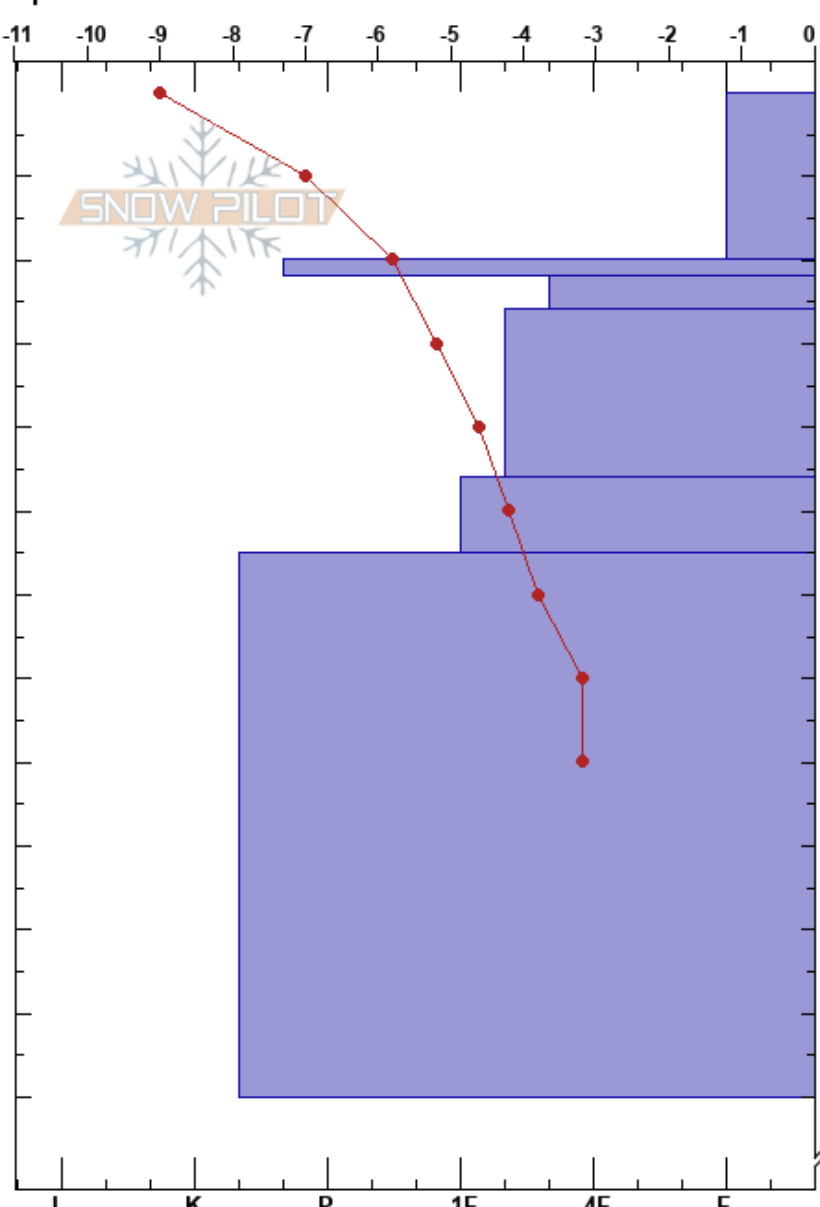

Hljf-MannshrSv_1100
 Tröllaskagi
 Iceland
Elevation: 1057 m
Aspect: 160°
Specifics:

Anton Berg Carrasco
 05/01/2024 - 10:50
Co-ord: 65.66462N, -18.25636W
Slope Angle: 36°
Wind Loading: previous

Stability:
Air Temperature: -4°C
Sky Cover: CLR
Precipitation: NO
Wind: Calm

HS:220
PF:20
 22-26cm: Engar facettur í lagi
 22-26cm: Problematic layer

Form	Crystal Size	Moisture	ρ kg/m ³	Stability tests & Layer comments
*				
*	1.5-2	D		
☉☉		D		
⚡	2-2.5	D		← ECTP23 @26cm Resist planar
•	0.5	D		22-26cm: Engar facettur í lagi
• (/)	0.5			
♡				

Notes: Athugun á ástandi viðvarandi veiks lags og skafsnaevis í hæð.