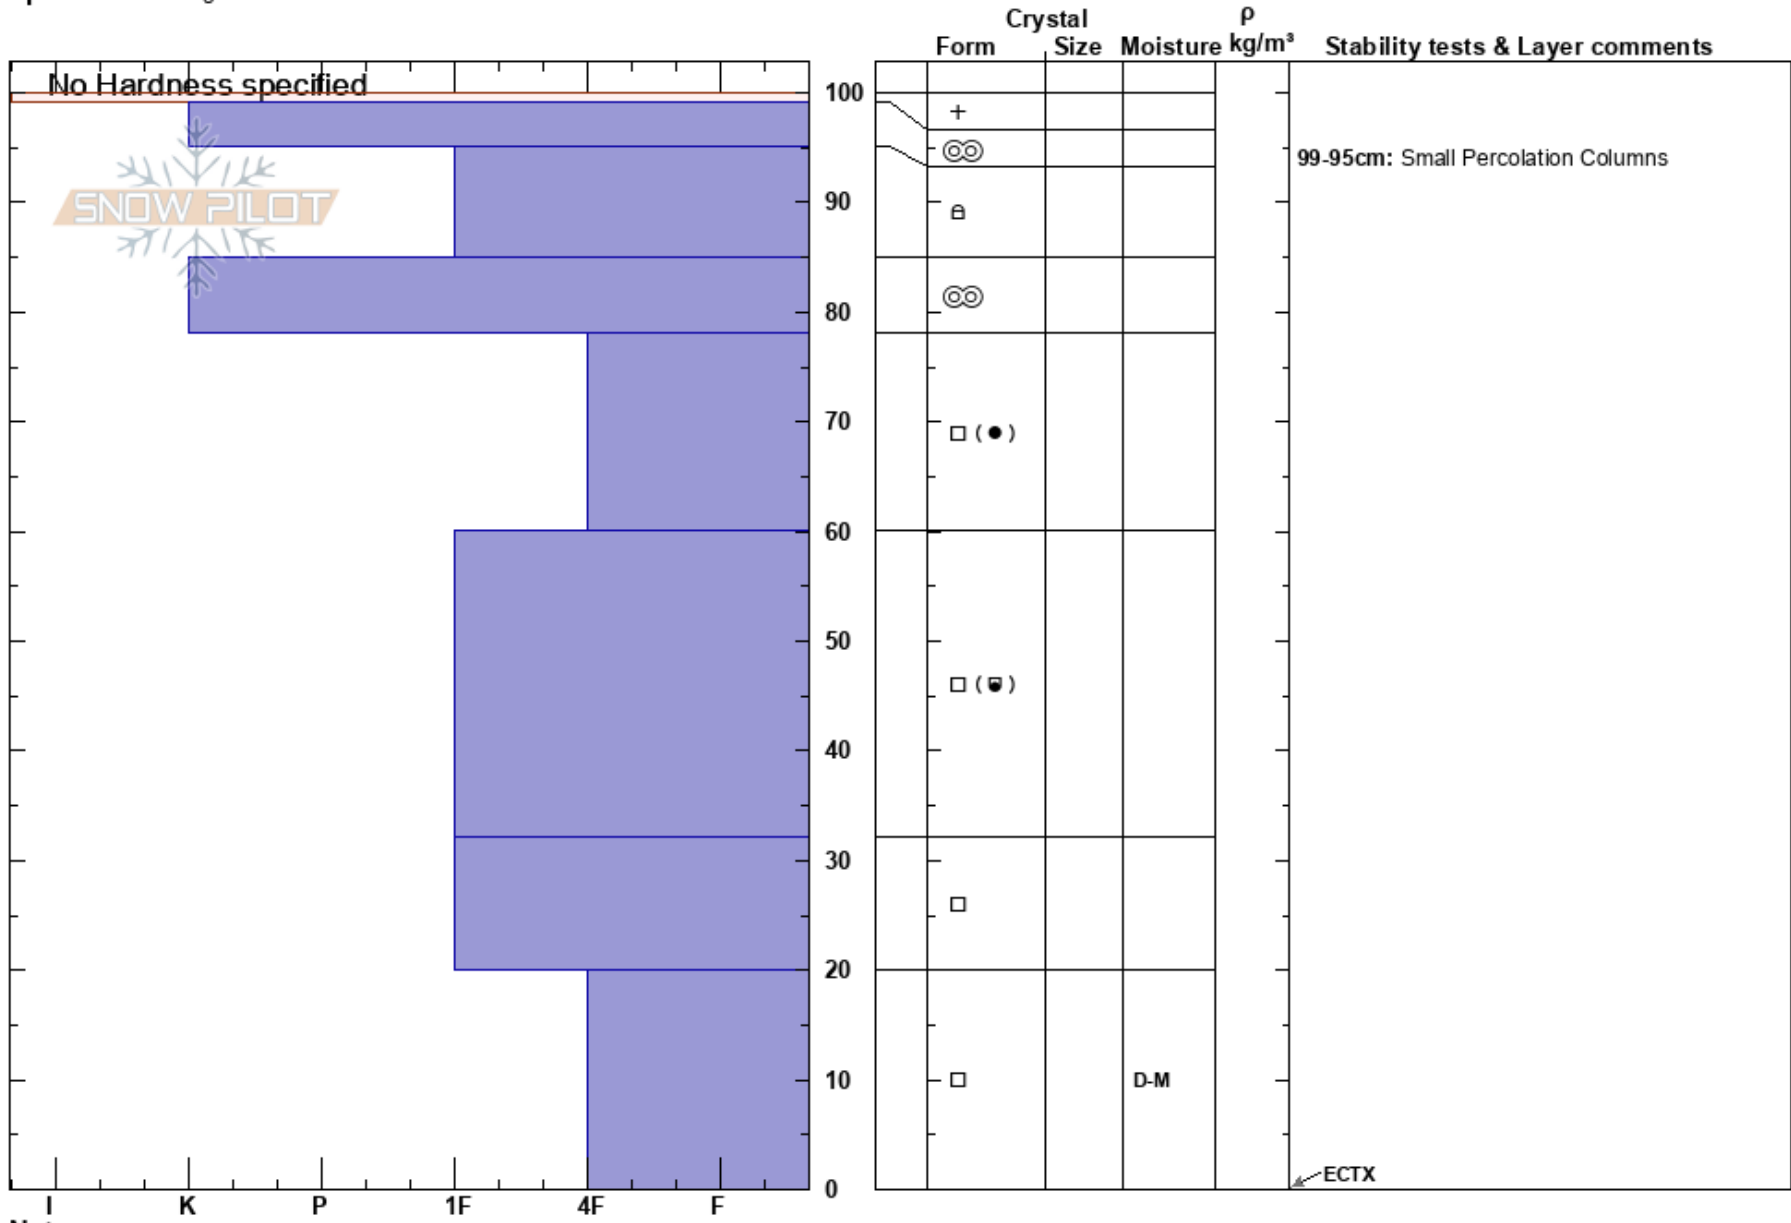

20240104  
 Wasatch Range  
 UT  
 Elevation: 10200 ft  
 Aspect: SW  
 Specifics: Pit dug in a Ski Area

Matthew Marchand  
 01/04/2024 - 1:00pm  
 Co-ord:  
 Slope Angle: 37°  
 Wind Loading:

Stability:  
 Air Temperature:  
 Sky Cover: OVC  
 Precipitation: S-1  
 Wind:

HS:100  
 Layer Notes:  
 99-95cm: Small Percolation Columns

Notes: