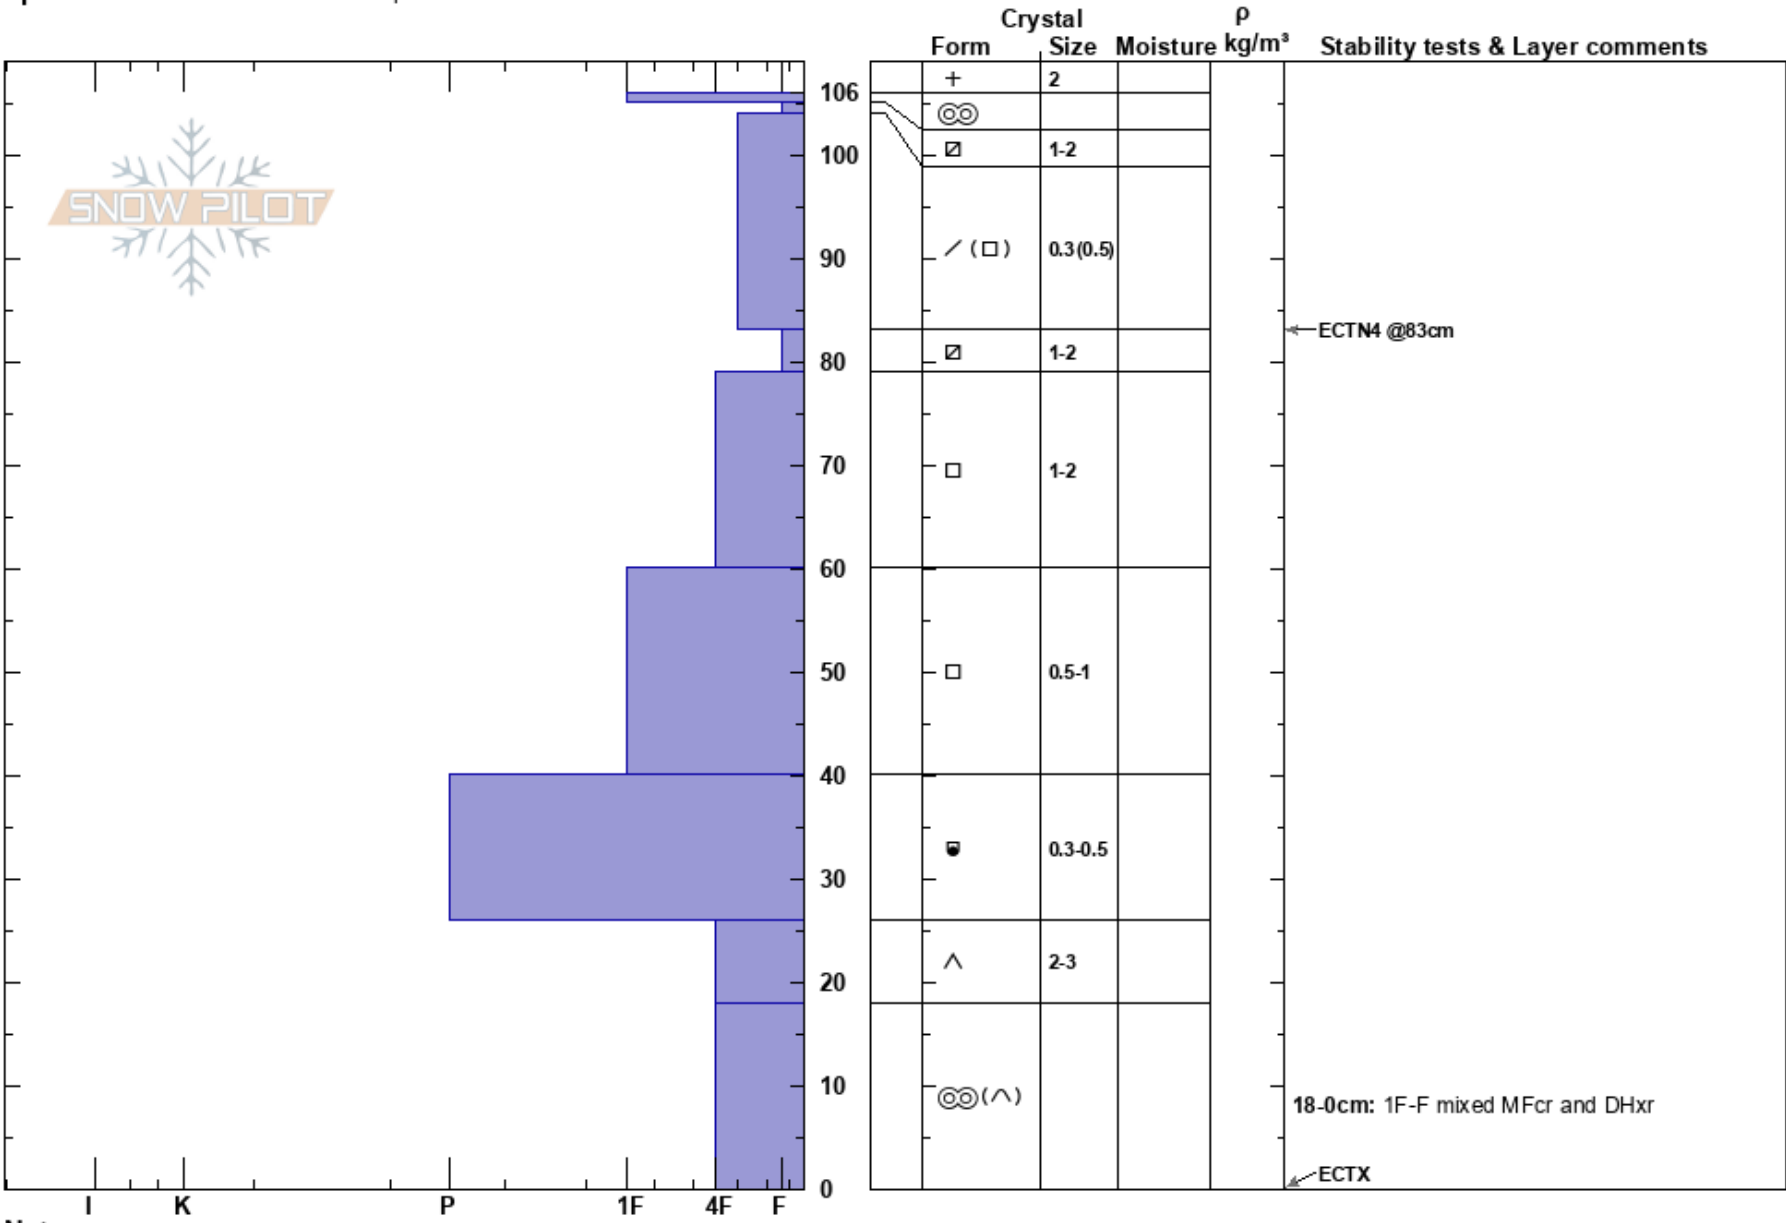

Wingle Ridge - E
 Vail/Summit County
 CO
Elevation: 11900 ft
Aspect: E
Specifics: Snowmobile tracks on slope

Andrew McWilliams
 01/04/2024 - 1:30pm
Co-ord: 39.51459N, -106.24713W
Slope Angle: 31°
Wind Loading:

Stability:
Air Temperature: -8°C
Sky Cover: BKN
Precipitation: S-1
Wind: Calm
HS: 106
PF: 60
PS: 30
Layer Notes:
 83-79cm: Problematic layer
 18-0cm: 1F-F mixed MFcr and DHxr

Notes: