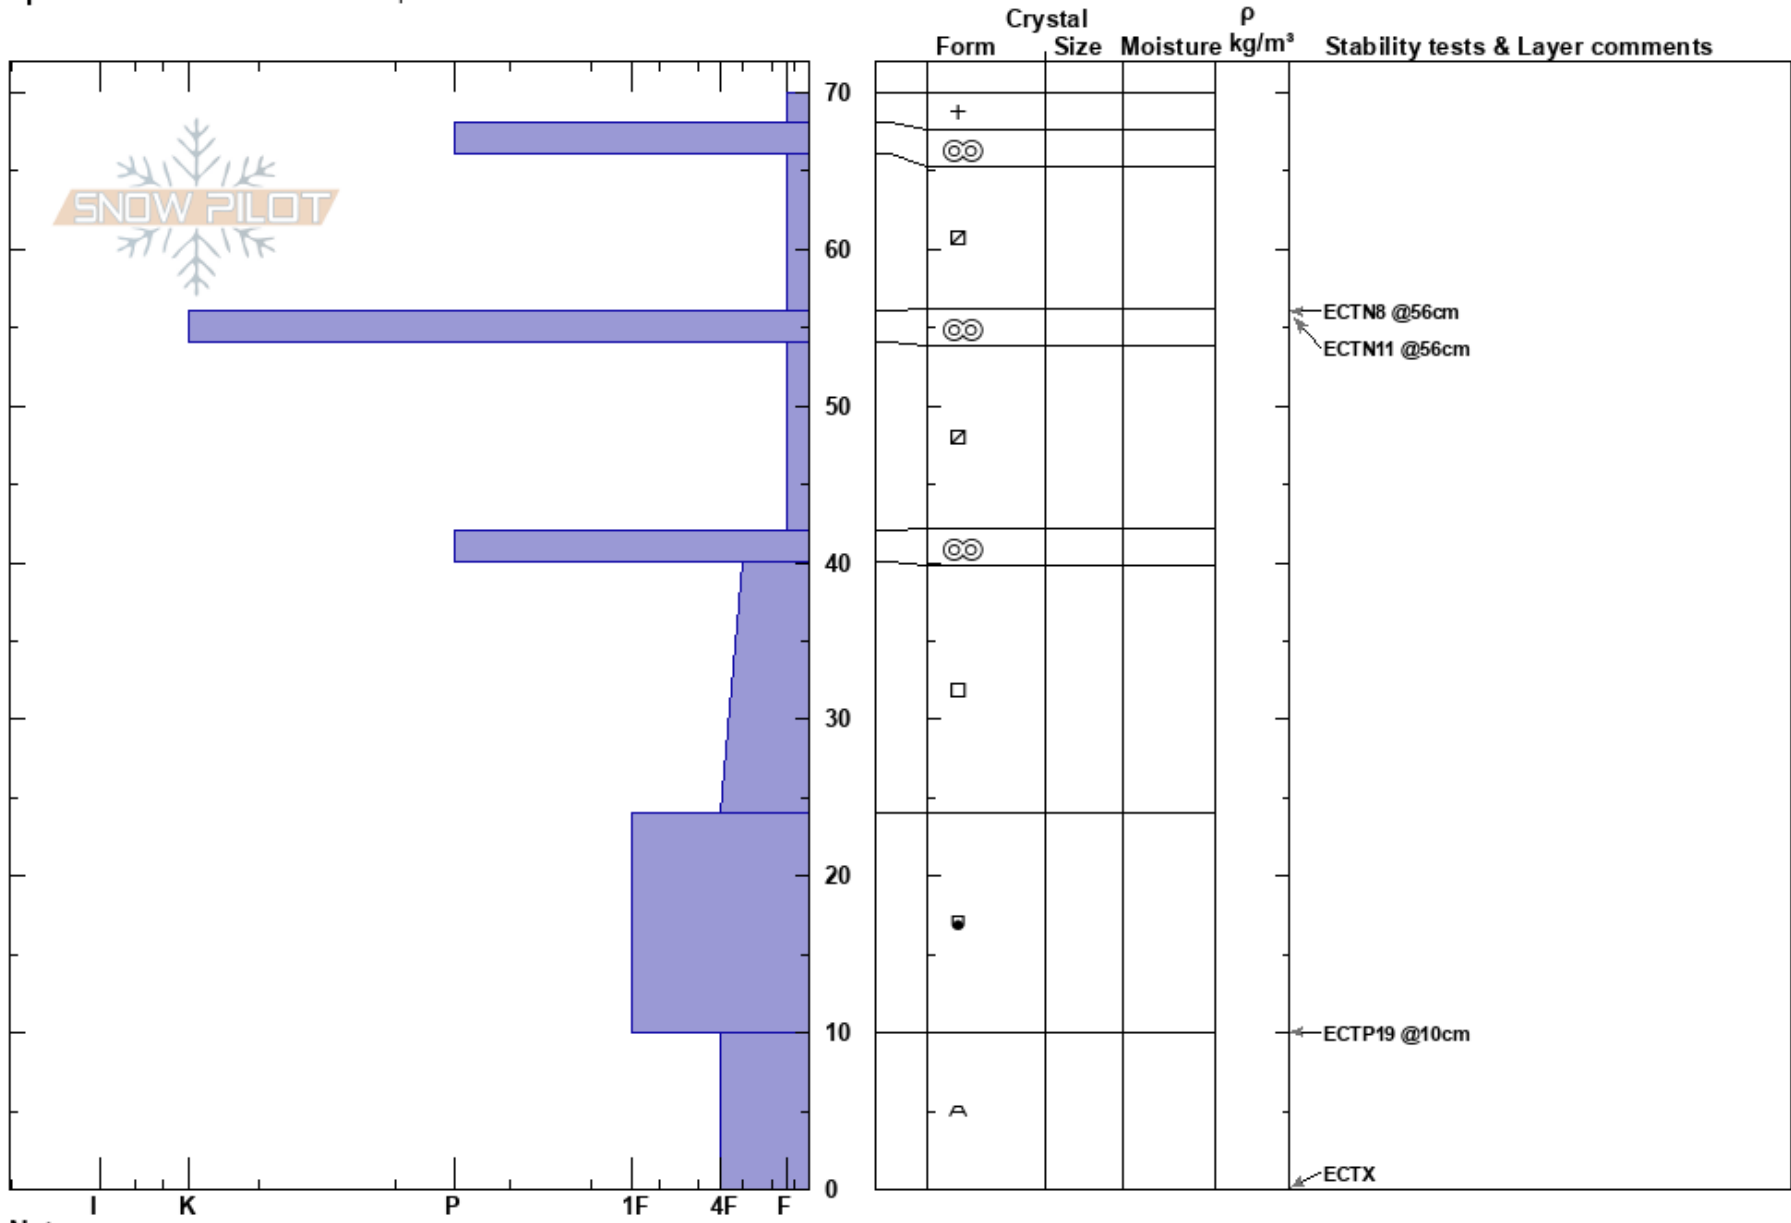

Wingle Ridge - SE
 Vail/Summit County
 CO
Elevation: 11900 ft
Aspect: SE
Specifics: Snowmobile tracks on slope

Andrew McWilliams
 01/04/2024 - 2:00pm
Co-ord: 39.51461N, -106.24729W
Slope Angle: 32°
Wind Loading:

Stability: **HS:70**
Air Temperature: -8°C
Sky Cover: BKN
Precipitation: S-1
Wind: Calm
Layer Notes:
 66-56cm: Problematic layer

Notes: