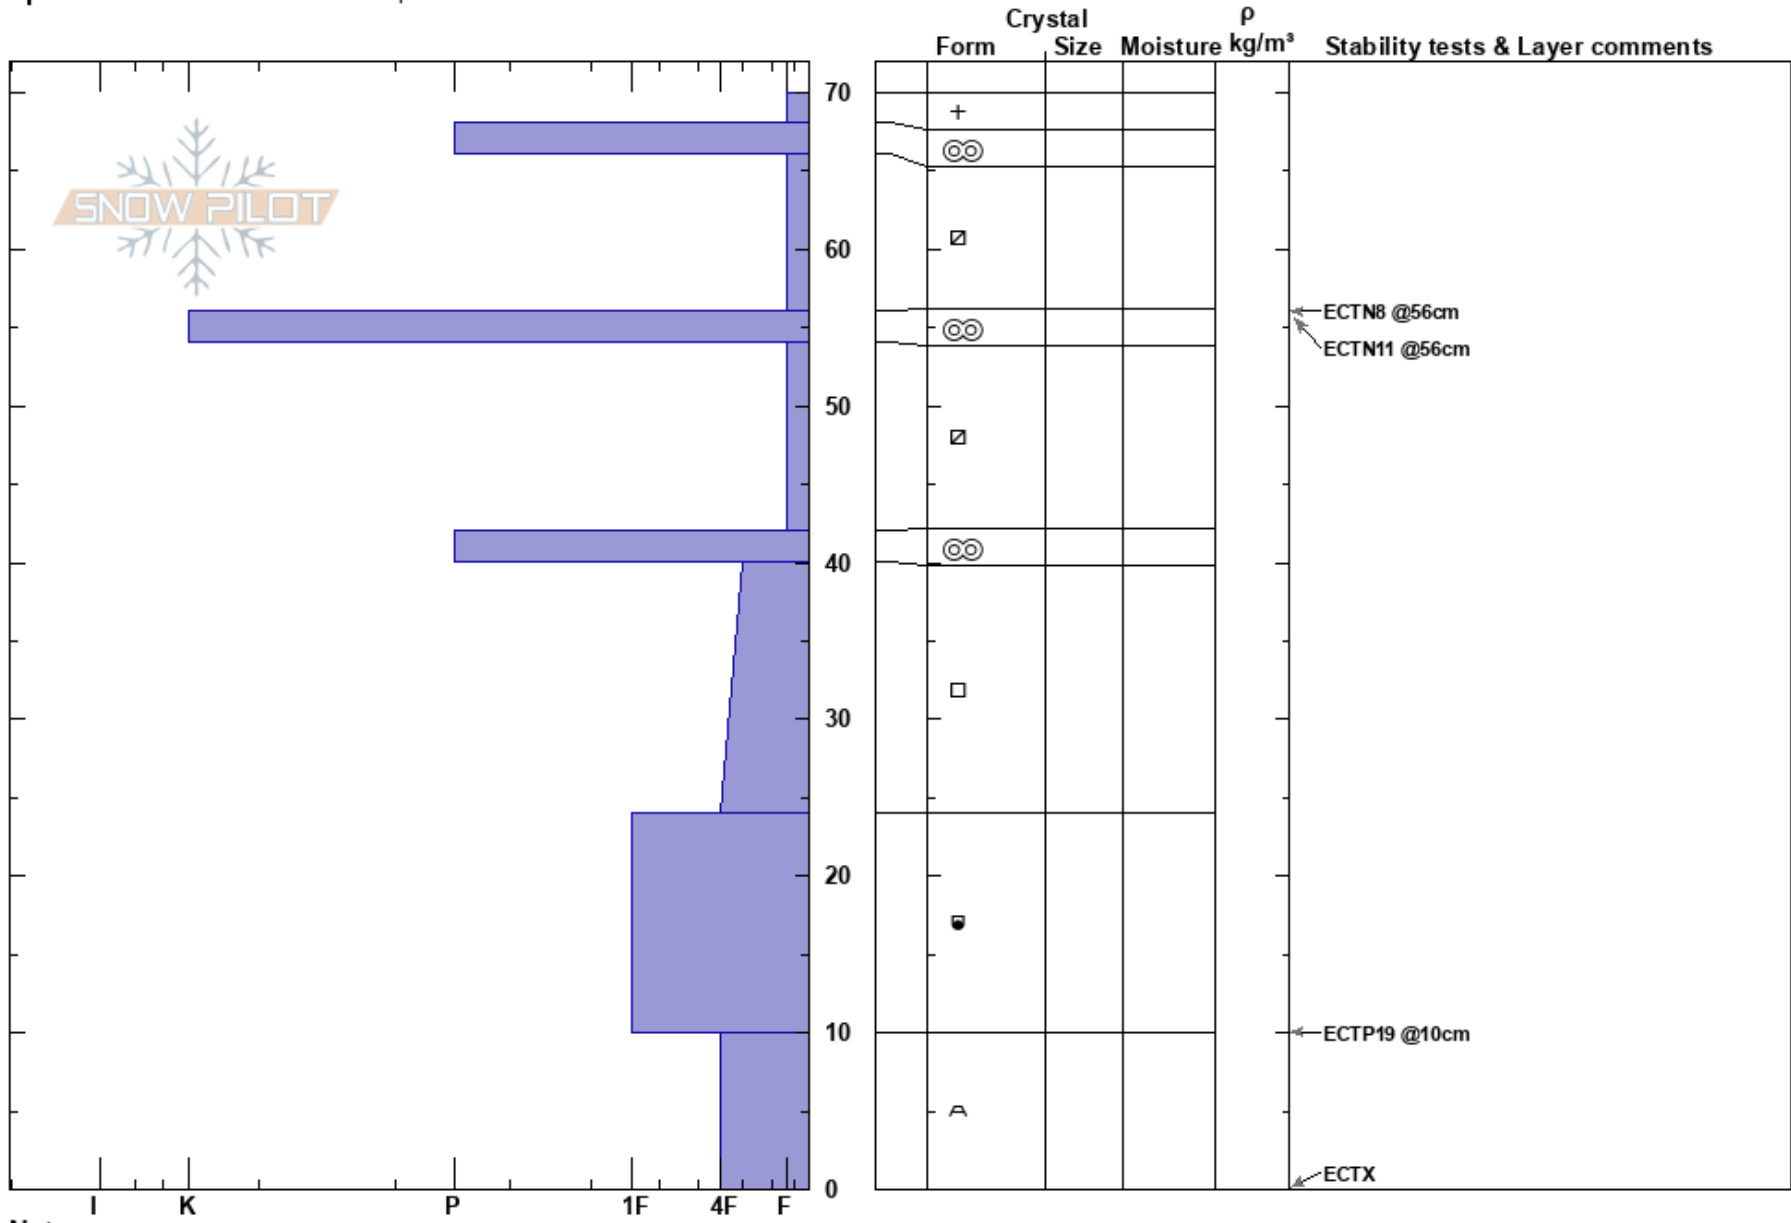

Wingle Ridge - SE  
 Vail/Summit County  
 CO  
**Elevation:** 11900 ft  
**Aspect:** SE  
**Specifics:** Snowmobile tracks on slope

Andrew McWilliams  
 01/04/2024 - 2:00pm  
**Co-ord:** 39.51461N, -106.24729W  
**Slope Angle:** 32°  
**Wind Loading:**

**Stability:** **HS:70**  
**Air Temperature:** -8°C  
**Sky Cover:** BKN  
**Precipitation:** S-1  
**Wind:** Calm  
**Layer Notes:**  
 66-56cm: Problematic layer

Notes: