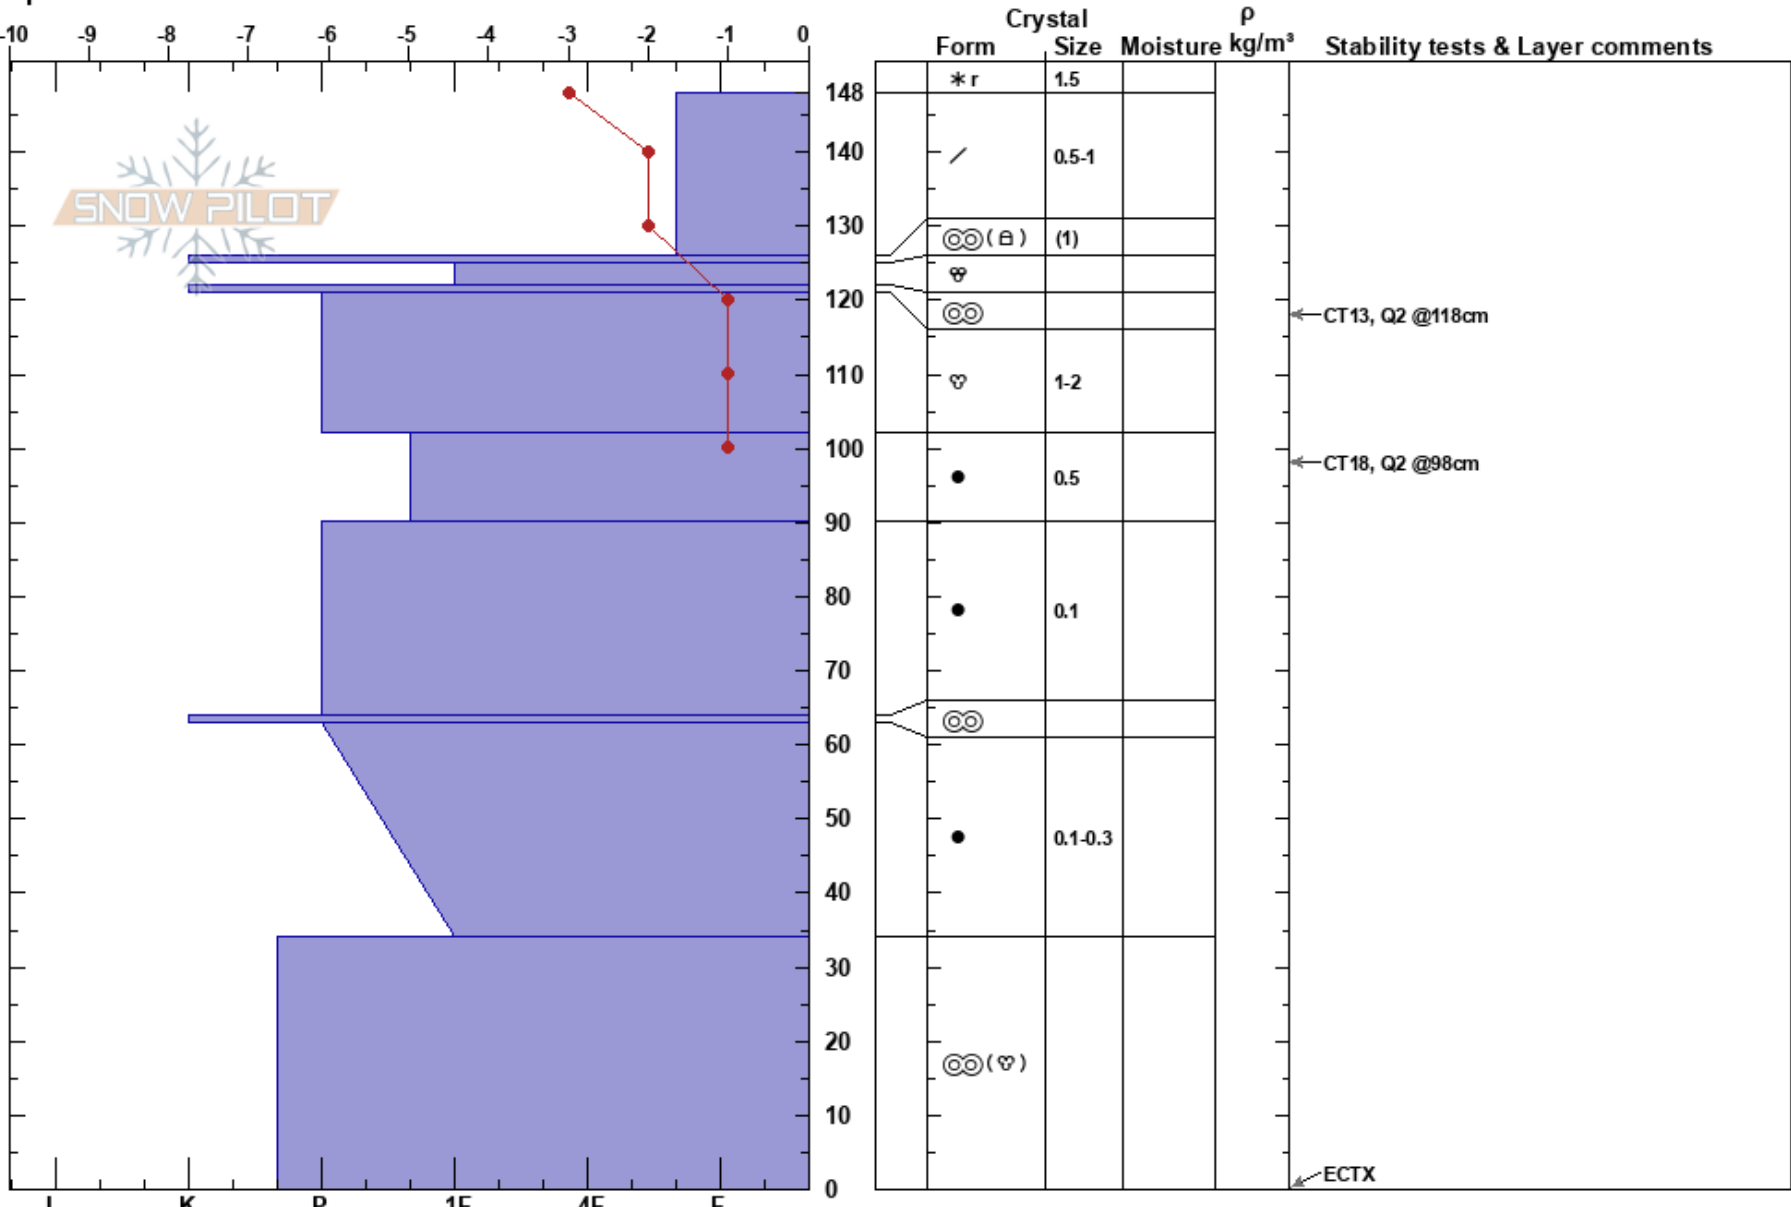

Showboat Ridge
 Douglas Alps
 AK
 Elevation: 773 m
 Aspect: W
 Specifics:

Marissa Capito
 01/04/2024 - 1:50pm
 Co-ord: 58.27887N, -134.49743W
 Slope Angle: 37°
 Wind Loading: previous

Stability:
 Air Temperature: -3°C
 Sky Cover: OVC
 Precipitation: S-1
 Wind: SE Moderate

HS:148
 Layer Notes:
 126-125cm:Problematic layer

Notes: Moisture content of snow layers wasn't assessed but all layers were moist to wet-moist. Set off numerous small wet loose upon descent; new snow slid on crust upper crust layer.