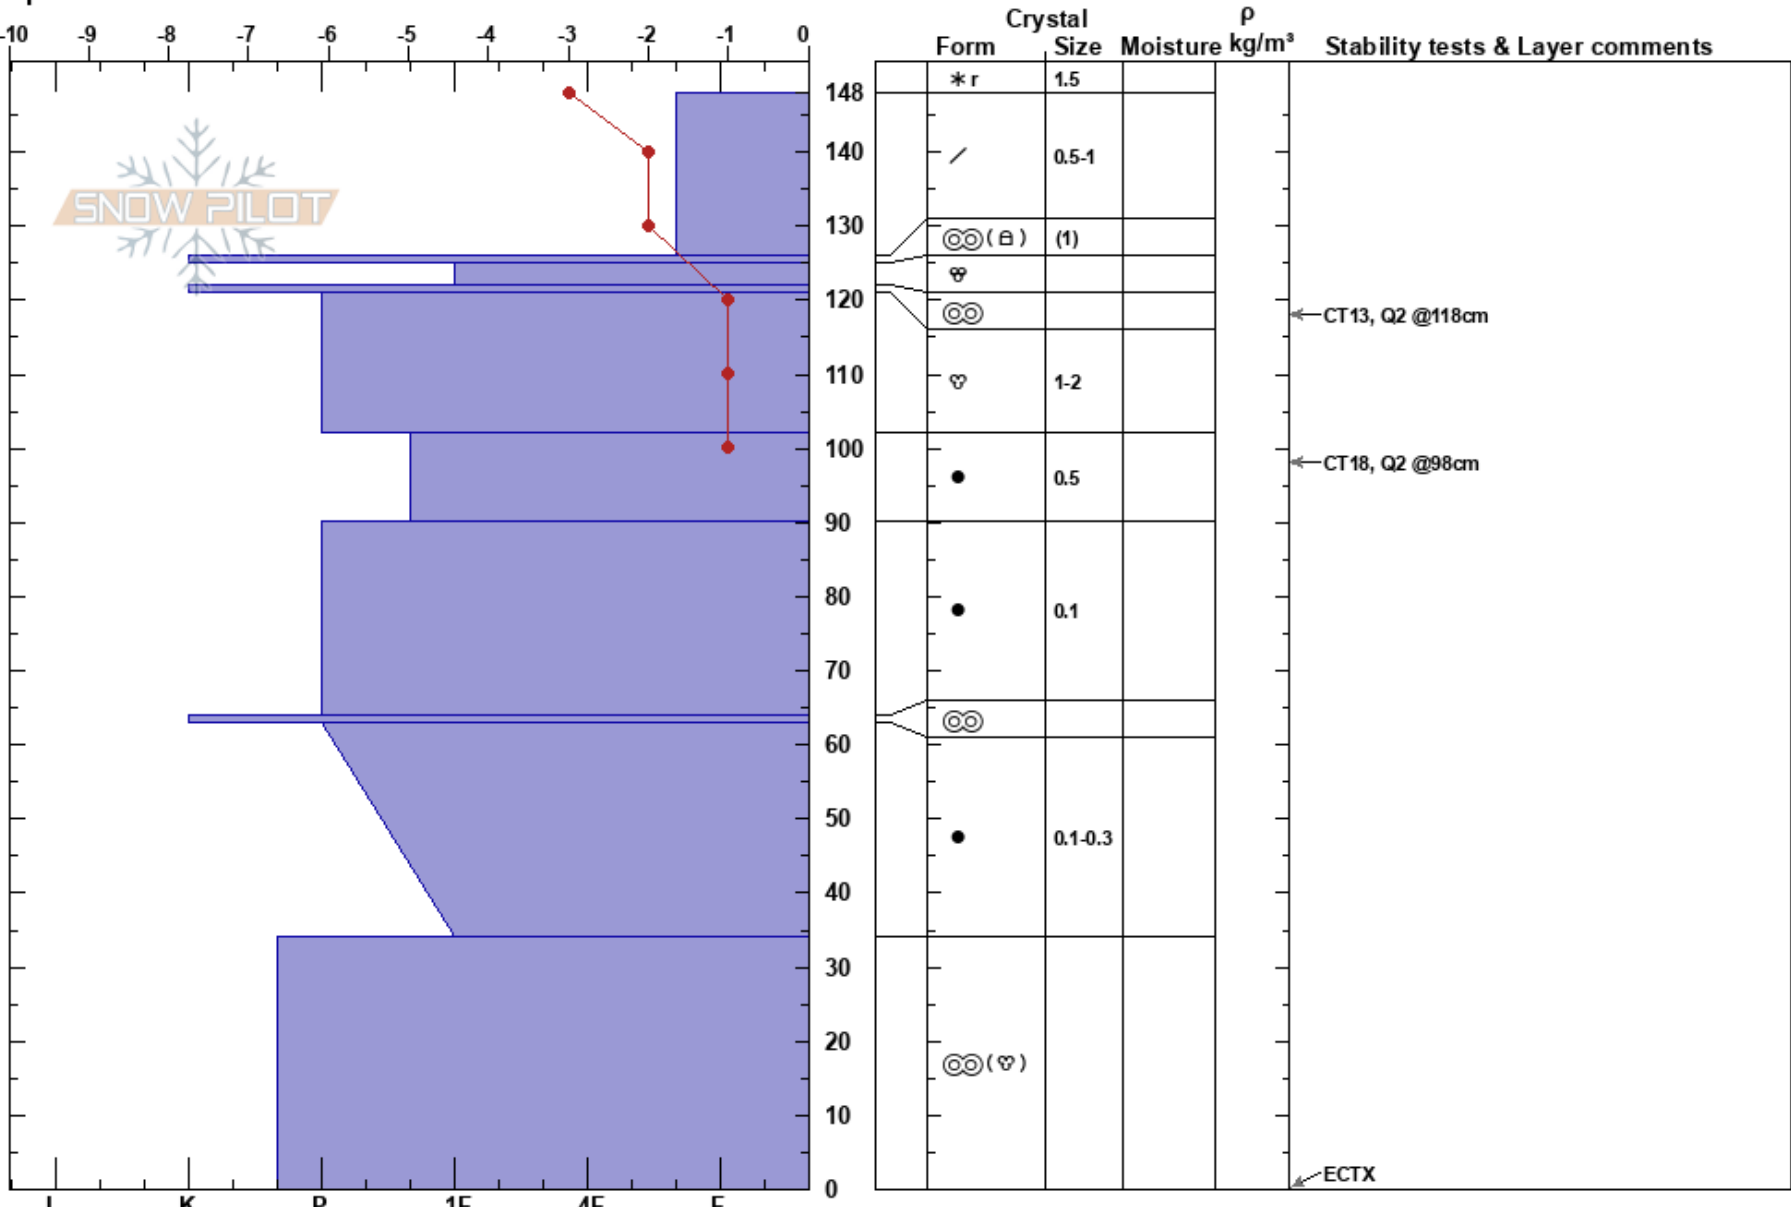

Showboat Ridge
 Douglas Alps
 AK
 Elevation: 773 m
 Aspect: W
 Specifics:

Marissa Capito
 01/04/2024 - 1:50pm
 Co-ord: 58.27887N, -134.49743W
 Slope Angle: 37°
 Wind Loading: previous

Stability: **Air Temperature:** -3°C
Sky Cover: OVC
Precipitation: S-1
Wind: SE Moderate

HS: 148
 126-125cm: Problematic layer

Notes: Moisture content of snow layers wasn't assessed but all layers were moist to wet-moist. Set off numerous small wet loose upon descent; new snow slid on crust upper crust layer.