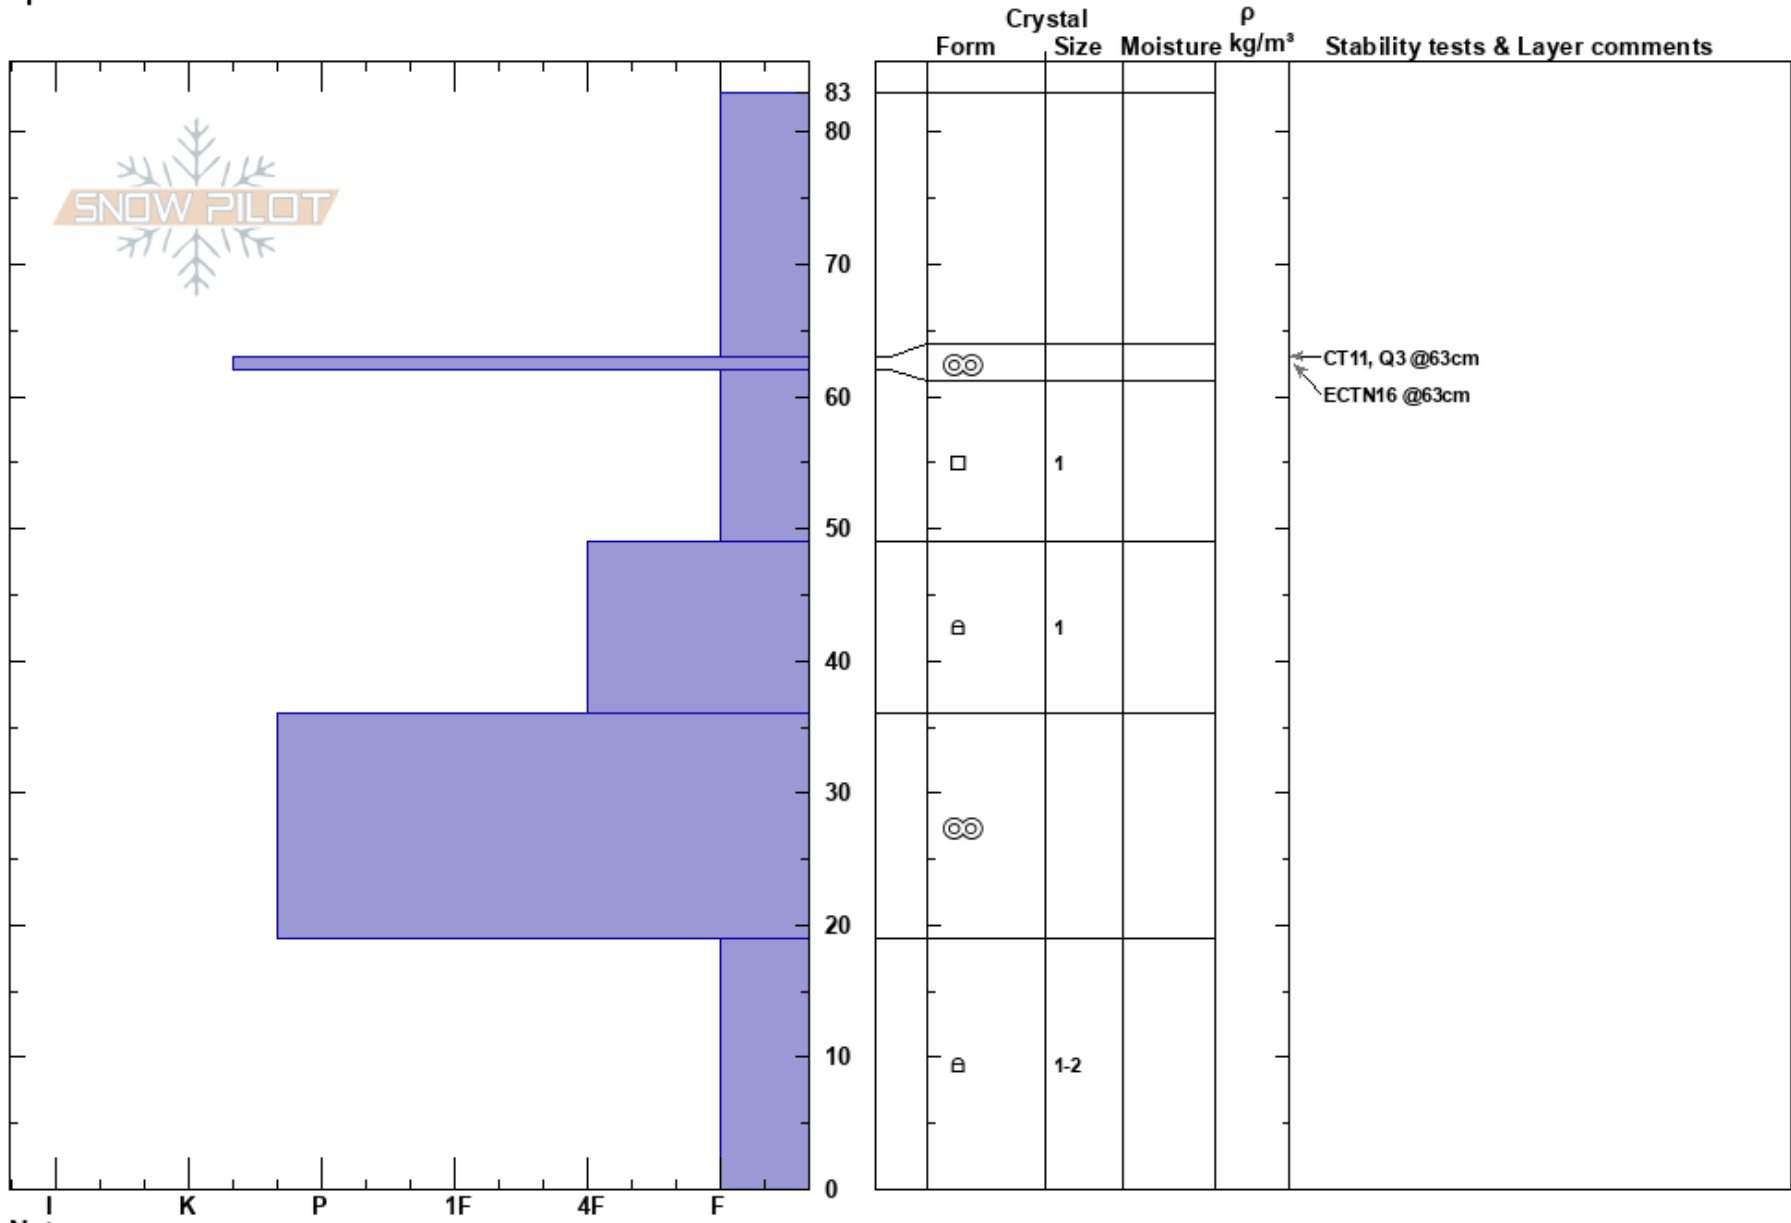

Hoffer Lk
 Elkhorns
 OR
 Elevation: 7400 ft
 Aspect: N
 Specifics:

Karen Morse
 01/04/2024 - 1:20pm
 Co-ord: 44.94924N, -118.23779W
 Slope Angle: 15°
 Wind Loading:

Stability:
 Air Temperature: -4°C
 Sky Cover: OVC
 Precipitation: S-1
 Wind: Light Breeze

HS:83
 Layer Notes:
 36-19cm: Problematic layer

Notes: