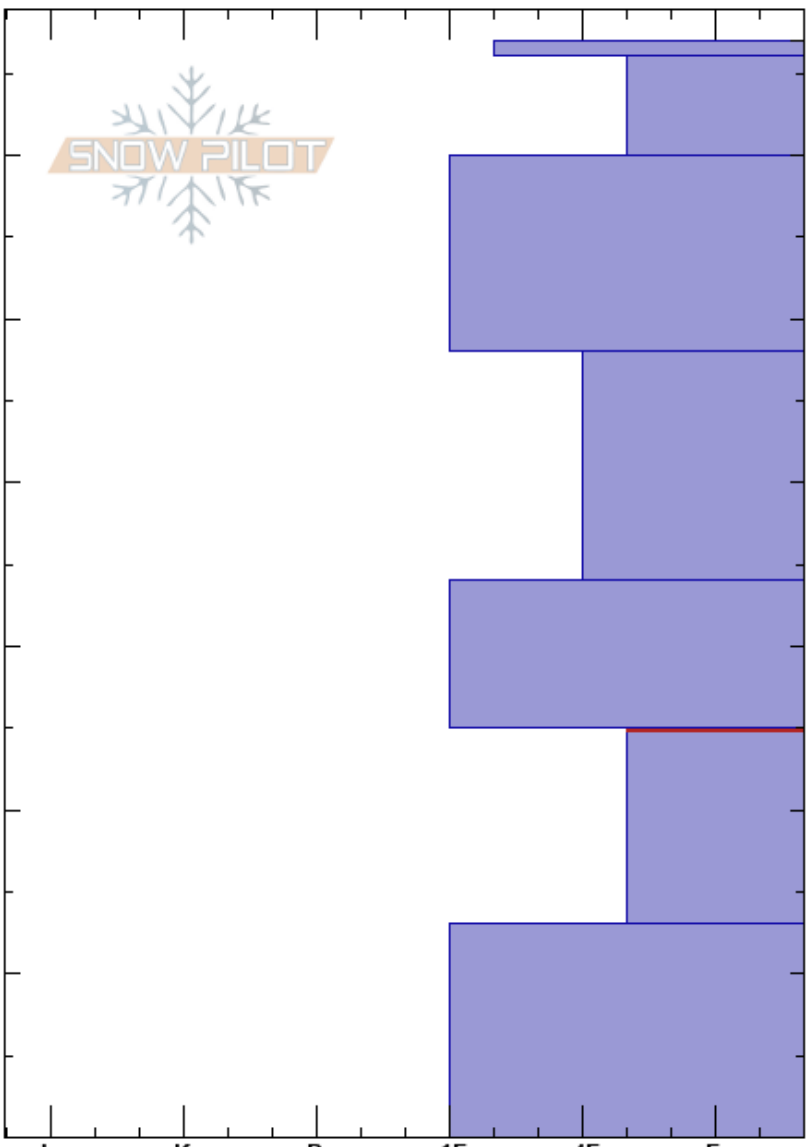

Cedar Shoulder
 Madison Range-N
 MT
 Elevation: 9430 ft
 Aspect: 10°
 Specifics:

Dave Zinn
 01/04/2024 - 1:00pm
 Co-ord: 45.22519N, -111.49403W
 Slope Angle: 26°
 Wind Loading: previous

Stability: Good
 Air Temperature:
 Sky Cover: OVC
 Precipitation: S-1
 Wind: SW Light Breeze

HS:67
 PF:50 25-13cm:Problematic layer

| Crystal Form | Crystal Size | Moisture | ρ kg/m ³ | Stability tests & Layer comments |
|--------------|--------------|----------|--------------------------|----------------------------------------------|
| • (∅) | (1) | | | |
| □ | 1-2 | | | |
| □ | 1-2 | | | |
| □ (∧) | 2-4(10) | | | ← 2x ECTN22 @25cm ← PST60/100 (End) @25cm |
| ∧ | 4-6 | | | |