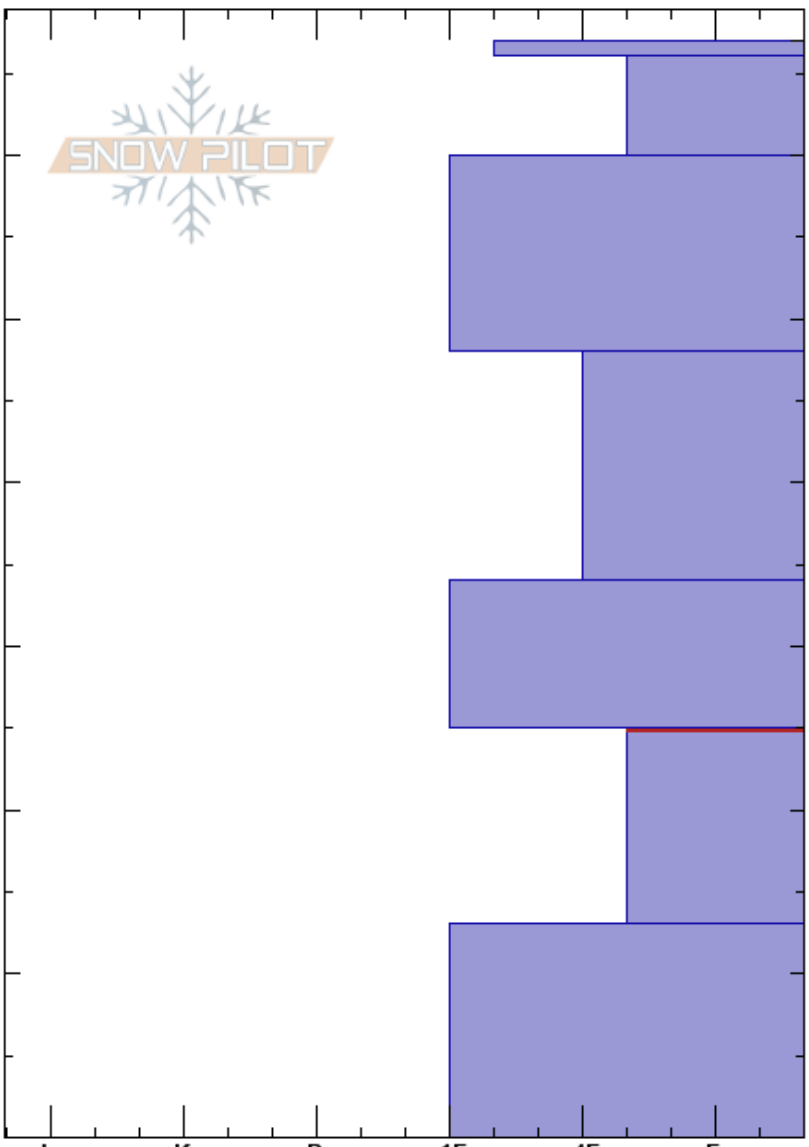

Cedar Shoulder
 Madison Range-N
 MT
 Elevation: 9430 ft
 Aspect: 10°
 Specifics:

Dave Zinn
 01/04/2024 - 1:00pm
 Co-ord: 45.22519N, -111.49403W
 Slope Angle: 26°
 Wind Loading: previous

Stability: Good
 Air Temperature:
 Sky Cover: OVC
 Precipitation: S-1
 Wind: SW Light Breeze

HS:67
 PF:50 25-13cm:Problematic layer

Crystal Form	Crystal Size	Moisture	ρ kg/m ³	Stability tests & Layer comments
• (∅)	(1)			
□	1-2			
□	1-2			
□ (∧)	2-4(10)			← 2x ECTN22 @25cm ← PST60/100 (End) @25cm
∧	4-6			